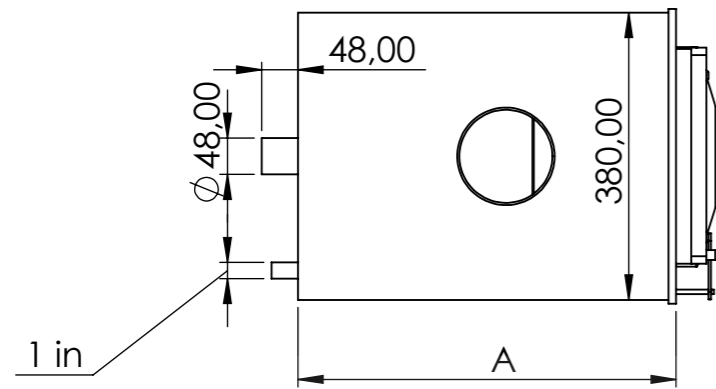

General info

HOT TUB MODEL	1600X1600	1800X1800	2000X2000	2200X2200
Height inner	1000 mm	1000 mm	1000 mm	1000 mm
Height outer (A)	1045 mm	1045 mm	1045 mm	1045 mm
Height outer with insulated bottom (A)	1120 mm	1120 mm	1120 mm	1120 mm
Width of the benches	350 mm	350 mm	350 mm	350 mm
height of the benches	330 mm	330 mm	330 mm	330 mm
inside measurments (B)	1600x1600mm	1800x1800mm	2000x2000mm	2200x2200mm
outside measurments (C)	1810x1810mm	2010x2010mm	2210x2210mm	2410x2410mm

General info (2)

HOT TUB MODEL	1600X1600	1800X1800	2000X2000	2200X2200
wooden edge outside measurments (D)	1900x1900 mm	2100x2100	2300x2300	2500x2500
width off wooden edge	180 mm	180 mm	180 mm	180 mm

Wooden lid

HOT TUB MODEL	1600X1600	1800X1800	2000X2000	2200X2200
wooden lid outside measurements (ExF)	1900x1900mm	2100x2100mm	2300x2300mm	2500x2500mm
wooden lid weight	35kg	40kg	45kg	50kg

Delivery info

HOT TUB MODEL	SIZE
1600X1600	A:1980MM B:1900MM C: 1210MM
1800X1800	A: 2080MM B: 2100MM C:1210MM
2000X2000	A:2380MM B:2300MM C:1210MM
2200X2200	A:2580MM B:2500MM C:1210MM

External heater

Model	A
22 kw	50cm
28 kw	75cm
35 kw	100 cm

External water tap and stove connections

Type 1+ stairs

Wooden boxes for spa systems storage

WILD TUBS

Model	Wooden box
wooden box for filtration	A: 850mm B: 700mm C: 650mm
wooden box for filtration + electric heater	A: 850mm B: 700mm C: 750mm
wooden box for filtration + air massage	A: Height of the hot tub B: 700mm C: 750mm
wooden box for filtration + air massage+hidro massage	A: Height of the hot tub B: 750mm C: 800mm
wooden box for electric heater	A: 800mm B: 600mm C: 600mm
wooden box for air massage	A: Height of the hot tub B: 450mm C: 750mm