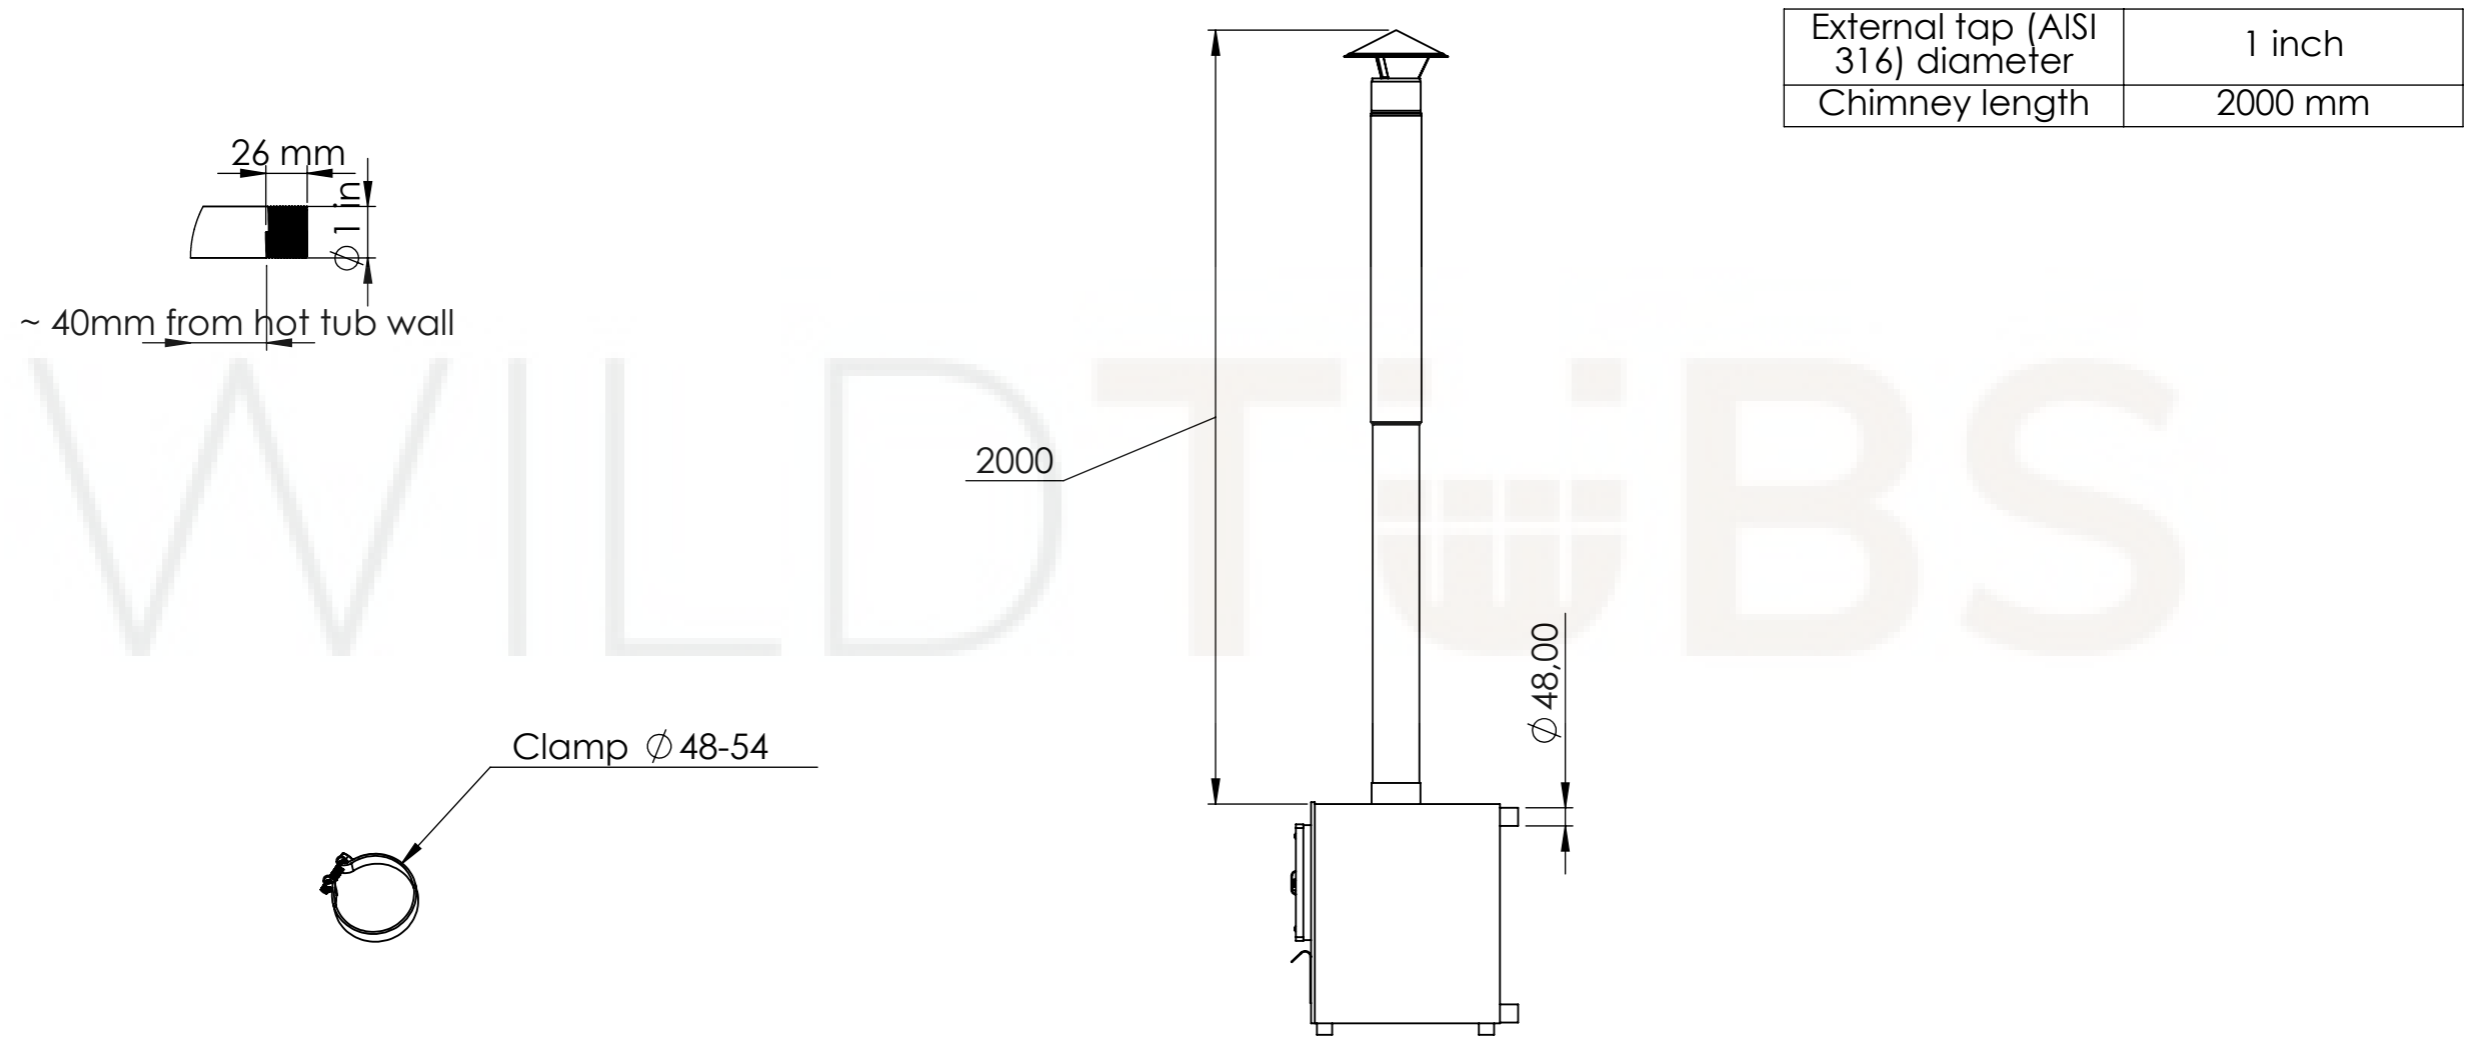

General info

HOT TUB MODEL	1600X1600	1800X1800	2000X2000	2200X2200
Height inner	1000 mm	1000 mm	1000 mm	1000 mm
Height outer (A)	1045 mm	1045 mm	1045 mm	1045 mm
Height outer with insulated bottom (A)	1120 mm	1120 mm	1120 mm	1120 mm
Width of the benches	350 mm	350 mm	350 mm	350 mm
height of the benches	330 mm	330 mm	330 mm	330 mm
inside measurments (B)	1600x1600mm	1800x1800mm	2000x2000mm	2200x2200mm
outside measurments (C)	1810x1810mm	2010x2010mm	2210x2210mm	2410x2410mm

General info (2)

HOT TUB MODEL	1600X1600	1800X1800	2000X2000	2200X2200
wooden edge outside measurments (D)	1900x1900 mm	2100x2100	2300x2300	2500x2500
width off wooden edge	180 mm	180 mm	180 mm	180 mm

Wooden lid

HOT TUB MODEL	1600X1600	1800X1800	2000X2000	2200X2200
wooden lid outside measurements (ExF)	1900x1900mm	2100x2100mm	2300x2300mm	2500x2500mm
wooden lid weight	35kg	40kg	45kg	50kg

Delivery info

HOT TUB MODEL	SIZE
1600X1600	A:1980MM B:1900MM C: 1210MM
1800X1800	A: 2080MM B: 2100MM C:1210MM
2000X2000	A:2380MM B:2300MM C:1210MM
2200X2200	A:2580MM B:2500MM C:1210MM

External heater

Model	A
22 kw	50cm
28 kw	75cm
35 kw	100 cm

External water tap and stove connections

Type 1+ stairs

Wooden boxes for spa systems storage

WILD TUBS

Model	Wooden box
wooden box for filtration	A: 850mm B: 700mm C: 650mm
wooden box for filtration + electric heater	A: 850mm B: 700mm C: 750mm
wooden box for filtration + air massage	A: Height of the hot tub B: 700mm C: 750mm
wooden box for filtration + air massage+hidro massage	A: Height of the hot tub B: 750mm C: 800mm
wooden box for electric heater	A: 800mm B: 600mm C: 600mm
wooden box for air massage	A: Height of the hot tub B: 450mm C: 750mm