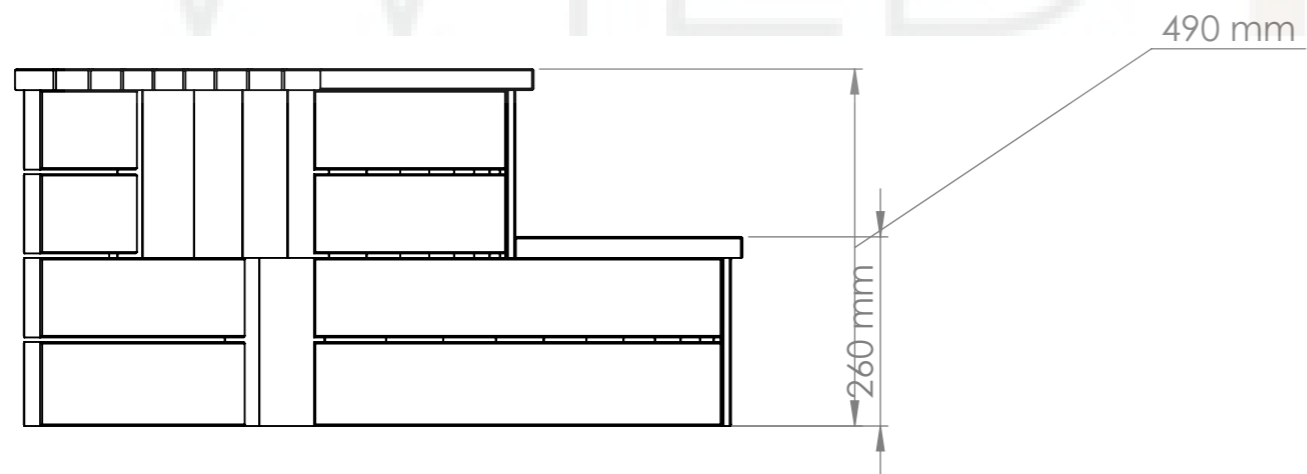

General info

HOT TUB MODEL	1600X1600	1800X1800	2000X2000	2200X2200
Height inner	1000 mm	1000 mm	1000 mm	1000 mm
Height outer (A)	1045 mm	1045 mm	1045 mm	1045 mm
Height outer with insulated bottom (A)	1120 mm	1120 mm	1120 mm	1120 mm
Width of the benches	350 mm	350 mm	350 mm	350 mm
height of the benches	330 mm	330 mm	330 mm	330 mm
inside measurments (B)	1600x1600mm	1800x1800mm	2000x2000mm	2200x2200mm
outside measurments (C)	1810x1810mm	2010x2010mm	2210x2210mm	2410x2410mm

General info (2)

HOT TUB MODEL	1600X1600	1800X1800	2000X2000	2200X2200
wooden edge outside measurments (D)	1900x1900 mm	2100x2100	2300x2300	2500x2500
width off wooden edge	180 mm	180 mm	180 mm	180 mm

Wooden lid

HOT TUB MODEL	1600X1600	1800X1800	2000X2000	2200X2200
wooden lid outside measurements (ExF)	1900x1900mm	2100x2100mm	2300x2300mm	2500x2500mm
wooden lid weight	35kg	40kg	45kg	50kg

Delivery info

HOT TUB MODEL	SIZE
1600X1600	A:1980MM B:1900MM C: 1210MM
1800X1800	A: 2080MM B: 2100MM C:1210MM
2000X2000	A:2380MM B:2300MM C:1210MM
2200X2200	A:2580MM B:2500MM C:1210MM

External heater

Model	A
22 kw	50cm
28 kw	75cm
35 kw	100 cm

External water tap and stove connections

Type 1+ stairs

Wooden boxes for spa systems storage

WILD TUBS

Model	Wooden box
wooden box for filtration	A: 850mm B: 700mm C: 650mm
wooden box for filtration + electric heater	A: 850mm B: 700mm C: 750mm
wooden box for filtration + air massage	A: Height of the hot tub B: 700mm C: 750mm
wooden box for filtration + air massage+hidro massage	A: Height of the hot tub B: 750mm C: 800mm
wooden box for electric heater	A: 800mm B: 600mm C: 600mm
wooden box for air massage	A: Height of the hot tub B: 450mm C: 750mm