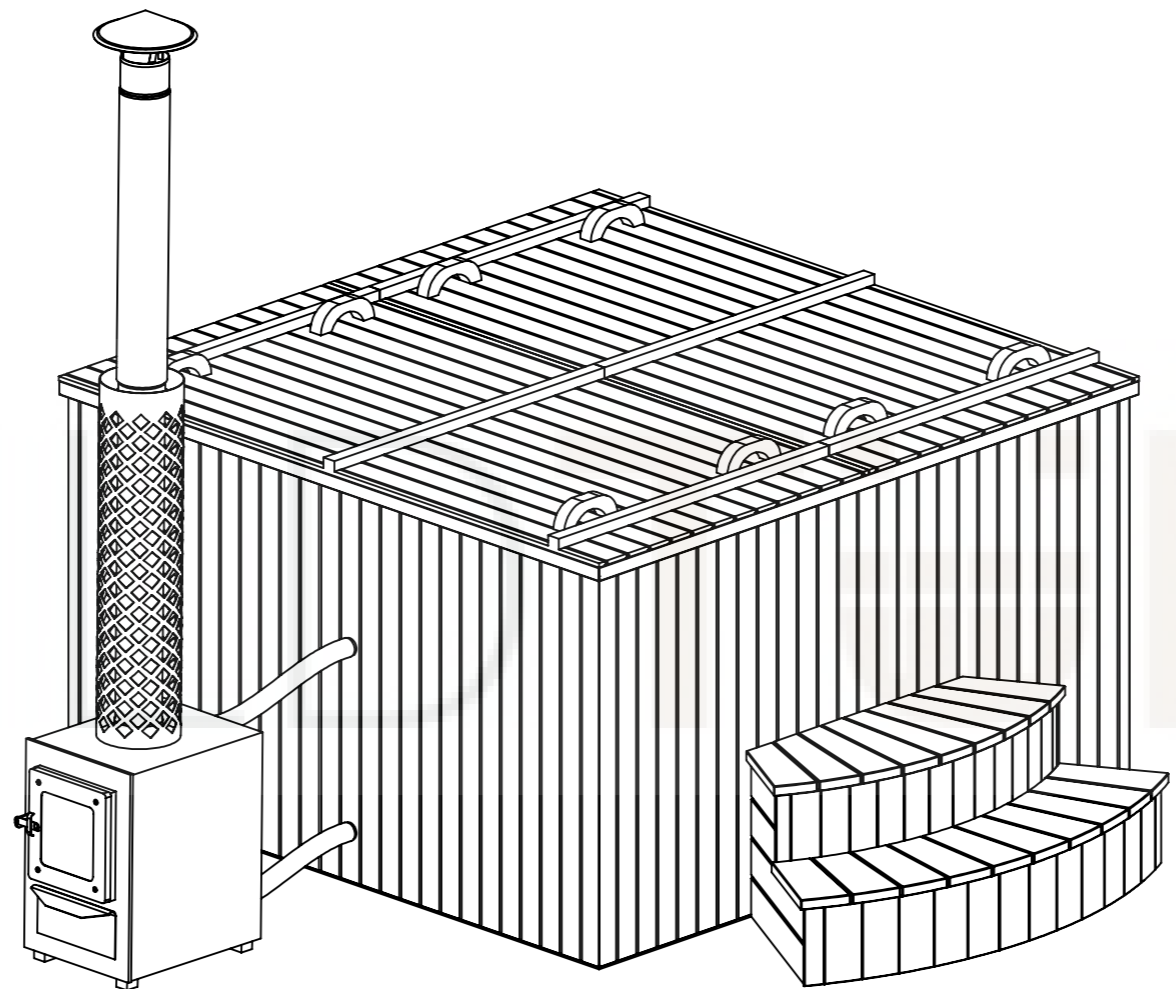

WILD TUBS

Rectangular polypropylene hot tub

EN: THE MEASUREMENTS SHOWN IN THE DRAWINGS ARE FOR INFORMATIONAL PURPOSES AND MAY NOT CORRESPOND TO THE DIMENSIONS OF THE MANUFACTURED PRODUCT, AS ALL PRODUCTS ARE HANDMADE. IF IT IS NECESSARY TO KEEP SOME DIMENSIONS ACCURATE, THIS SHOULD BE INDICATED AT THE TIME OF ORDERING.

General info

HOT TUB MODEL	1600X1600	1800X1800	2000X2000	2200X2200
Height inner	1000 mm	1000 mm	1000 mm	1000 mm
Height outer (A)	1045 mm	1045 mm	1045 mm	1045 mm
Height outer with insulated bottom (A)	1120 mm	1120 mm	1120 mm	1120 mm
Width of the benches	350 mm	350 mm	350 mm	350 mm
height of the benches	330 mm	330 mm	330 mm	330 mm
inside measurments (B)	1600x1600mm	1800x1800mm	2000x2000mm	2200x2200mm
outside measurments (C)	1810x1810mm	2010x2010mm	2210x2210mm	2410x2410mm

General info (2)

HOT TUB MODEL	1600X1600	1800X1800	2000X2000	2200X2200
wooden edge outside measurments (D)	1900x1900 mm	2100x2100	2300x2300	2500x2500
width off wooden edge	180 mm	180 mm	180 mm	180 mm

Wooden lid

HOT TUB MODEL	1600X1600	1800X1800	2000X2000	2200X2200
wooden lid outside measurements (ExF)	1900x1900mm	2100x2100mm	2300x2300mm	2500x2500mm
wooden lid weight	35kg	40kg	45kg	50kg

Delivery info

HOT TUB MODEL	SIZE
1600X1600	A:1980MM B:1900MM C: 1210MM
1800X1800	A: 2080MM B: 2100MM C:1210MM
2000X2000	A:2380MM B:2300MM C:1210MM
2200X2200	A:2580MM B:2500MM C:1210MM