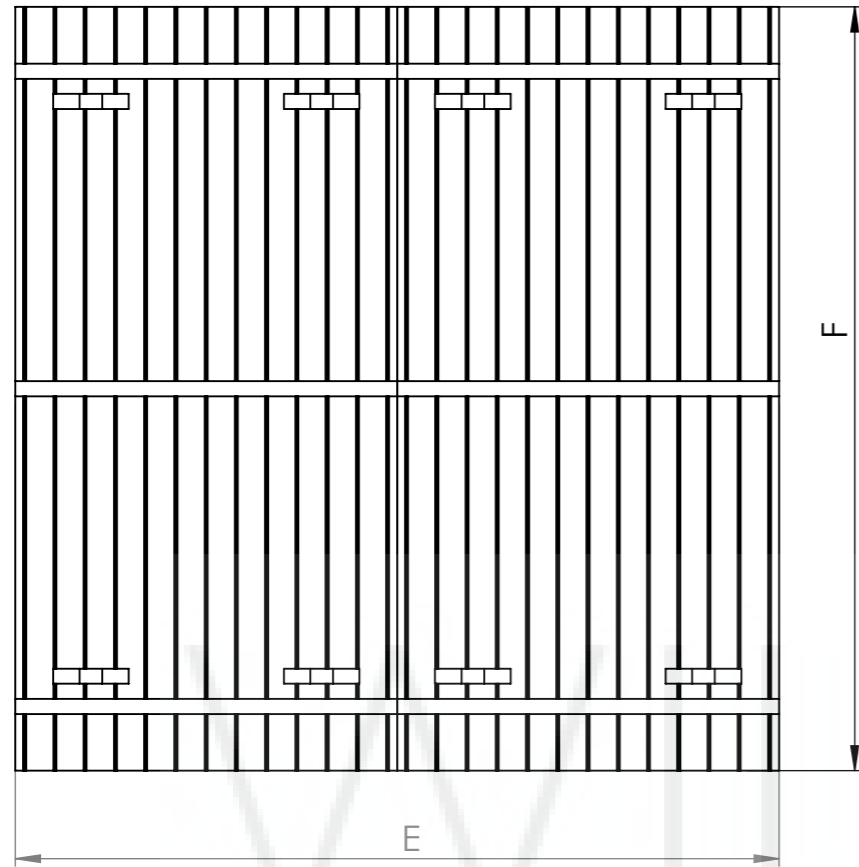

General info

HOT TUB MODEL	1600X1600	1800X1800	2000X2000	2200X2200
Height inner	1000 mm	1000 mm	1000 mm	1000 mm
Height outer (A)	1045 mm	1045 mm	1045 mm	1045 mm
Height outer with insulated bottom (A)	1120 mm	1120 mm	1120 mm	1120 mm
Width of the benches	350 mm	350 mm	350 mm	350 mm
height of the benches	330 mm	330 mm	330 mm	330 mm
inside measurments (B)	1600x1600mm	1800x1800mm	2000x2000mm	2200x2200mm
outside measurments (C)	1810x1810mm	2010x2010mm	2210x2210mm	2410x2410mm

General info (2)

HOT TUB MODEL	1600X1600	1800X1800	2000X2000	2200X2200
wooden edge outside measurments (D)	1900x1900 mm	2100x2100	2300x2300	2500x2500
width off wooden edge	180 mm	180 mm	180 mm	180 mm

Wooden lid

HOT TUB MODEL	1600X1600	1800X1800	2000X2000	2200X2200
wooden lid outside measurements (ExF)	1900x1900mm	2100x2100mm	2300x2300mm	2500x2500mm
wooden lid weight	35kg	40kg	45kg	50kg

Delivery info

HOT TUB MODEL	SIZE
1600X1600	A:1980MM B:1900MM C: 1210MM
1800X1800	A: 2080MM B: 2100MM C:1210MM
2000X2000	A:2380MM B:2300MM C:1210MM
2200X2200	A:2580MM B:2500MM C:1210MM