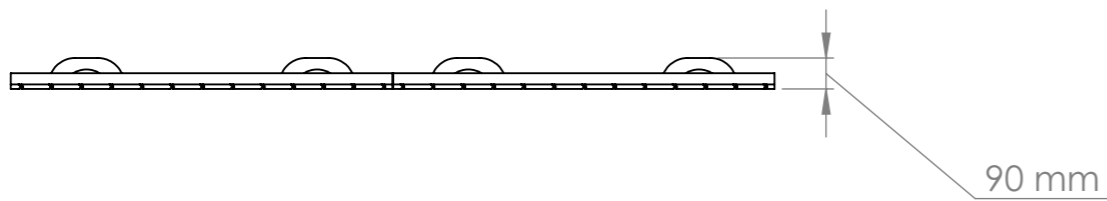

General info

HOT TUB MODEL	1600X1600	1800X1800	2000X2000	2200X2200
Height inner	1000 mm	1000 mm	1000 mm	1000 mm
Height outer (A)	1045 mm	1045 mm	1045 mm	1045 mm
Height outer with insulated bottom (A)	1120 mm	1120 mm	1120 mm	1120 mm
Width of the benches	350 mm	350 mm	350 mm	350 mm
height of the benches	330 mm	330 mm	330 mm	330 mm
inside measurments (B)	1600x1600mm	1800x1800mm	2000x2000mm	2200x2200mm
outside measurments (C)	1810x1810mm	2010x2010mm	2210x2210mm	2410x2410mm

General info (2)

HOT TUB MODEL	1600X1600	1800X1800	2000X2000	2200X2200
wooden edge outside measurments (D)	1900x1900 mm	2100x2100	2300x2300	2500x2500
width off wooden edge	180 mm	180 mm	180 mm	180 mm

Wooden lid

HOT TUB MODEL	1600X1600	1800X1800	2000X2000	2200X2200
wooden lid outside measurements (ExF)	1900x1900mm	2100x2100mm	2300x2300mm	2500x2500mm
wooden lid weight	35kg	40kg	45kg	50kg

Delivery info

HOT TUB MODEL	SIZE
1600X1600	A:1980MM B:1900MM C: 1210MM
1800X1800	A: 2080MM B: 2100MM C:1210MM
2000X2000	A:2380MM B:2300MM C:1210MM
2200X2200	A:2580MM B:2500MM C:1210MM