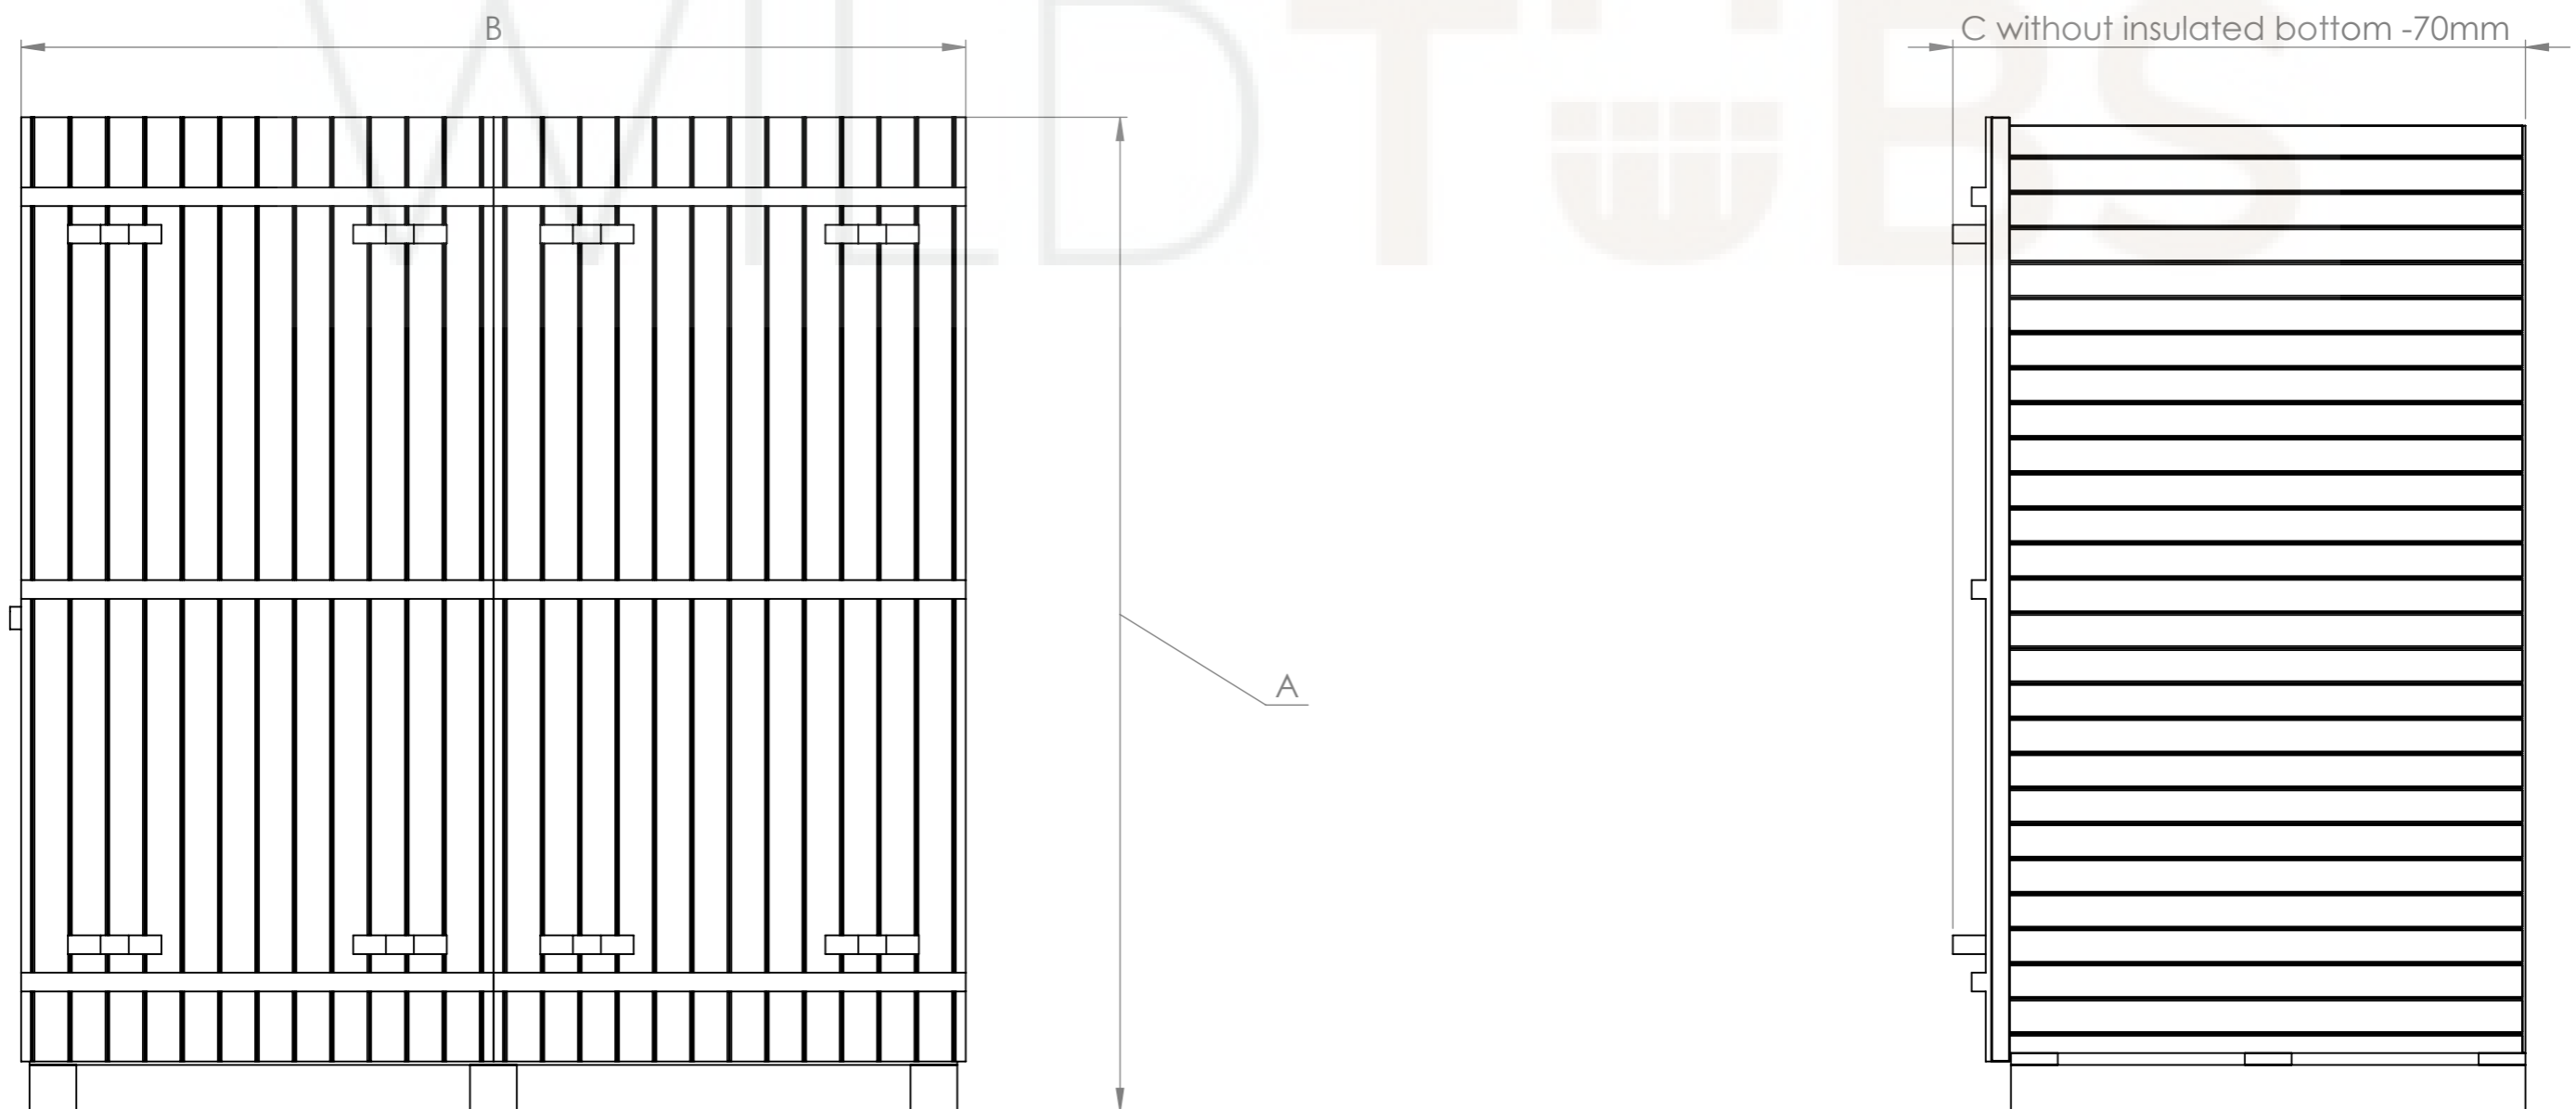

General info

HOT TUB MODEL	1600X1600	1800X1800	2000X2000	2200X2200
Height inner	1000 mm	1000 mm	1000 mm	1000 mm
Height outer (A)	1045 mm	1045 mm	1045 mm	1045 mm
Height outer with insulated bottom (A)	1120 mm	1120 mm	1120 mm	1120 mm
Width of the benches	350 mm	350 mm	350 mm	350 mm
height of the benches	330 mm	330 mm	330 mm	330 mm
inside measurments (B)	1600x1600mm	1800x1800mm	2000x2000mm	2200x2200mm
outside measurments (C)	1810x1810mm	2010x2010mm	2210x2210mm	2410x2410mm

General info (2)

HOT TUB MODEL	1600X1600	1800X1800	2000X2000	2200X2200
wooden edge outside measurments (D)	1900x1900 mm	2100x2100	2300x2300	2500x2500
width off wooden edge	180 mm	180 mm	180 mm	180 mm

Wooden lid

HOT TUB MODEL	1600X1600	1800X1800	2000X2000	2200X2200
wooden lid outside measurements (ExF)	1900x1900mm	2100x2100mm	2300x2300mm	2500x2500mm
wooden lid weight	35kg	40kg	45kg	50kg

Delivery info

HOT TUB MODEL	SIZE
1600X1600	A:1980MM B:1900MM C: 1210MM
1800X1800	A: 2080MM B: 2100MM C:1210MM
2000X2000	A:2380MM B:2300MM C:1210MM
2200X2200	A:2580MM B:2500MM C:1210MM