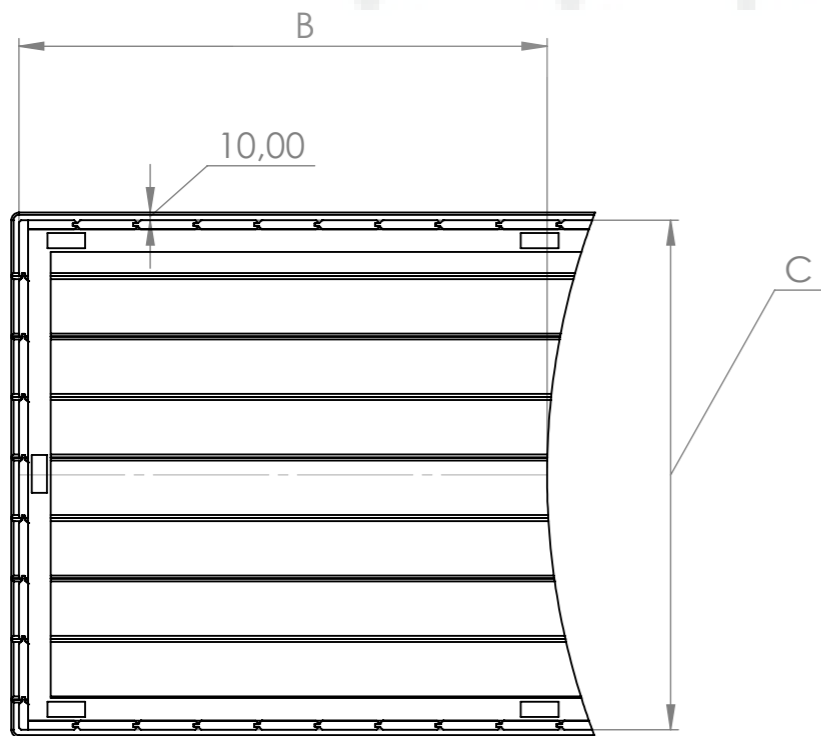

General info

HOT TUB MODEL	1600X1600	1800X1800	2000X2000	2200X2200
Height inner	1000 mm	1000 mm	1000 mm	1000 mm
Height outer (A)	1045 mm	1045 mm	1045 mm	1045 mm
Height outer with insulated bottom (A)	1120 mm	1120 mm	1120 mm	1120 mm
Width of the benches	350 mm	350 mm	350 mm	350 mm
height of the benches	330 mm	330 mm	330 mm	330 mm
inside measurments (B)	1600x1600mm	1800x1800mm	2000x2000mm	2200x2200mm
outside measurments (C)	1810x1810mm	2010x2010mm	2210x2210mm	2410x2410mm

General info (2)

HOT TUB MODEL	1600X1600	1800X1800	2000X2000	2200X2200
wooden edge outside measurments (D)	1900x1900 mm	2100x2100	2300x2300	2500x2500
width off wooden edge	180 mm	180 mm	180 mm	180 mm

Wooden lid

HOT TUB MODEL	1600X1600	1800X1800	2000X2000	2200X2200
wooden lid outside measurements (ExF)	1900x1900mm	2100x2100mm	2300x2300mm	2500x2500mm
wooden lid weight	35kg	40kg	45kg	50kg

Delivery info

HOT TUB MODEL	SIZE
1600X1600	A:1980MM B:1900MM C: 1210MM
1800X1800	A: 2080MM B: 2100MM C:1210MM
2000X2000	A:2380MM B:2300MM C:1210MM
2200X2200	A:2580MM B:2500MM C:1210MM

External heater

Model	A
22 kw	50cm
28 kw	75cm
35 kw	100 cm

External water tap and stove connections

Type 1+ stairs

Wooden boxes for spa systems storage

WILD TUBS

Model	Wooden box
wooden box for filtration	A: 850mm B: 700mm C: 650mm
wooden box for filtration + electric heater	A: 850mm B: 700mm C: 750mm
wooden box for filtration + air massage	A: Height of the hot tub B: 700mm C: 750mm
wooden box for filtration + air massage+hidro massage	A: Height of the hot tub B: 750mm C: 800mm
wooden box for electric heater	A: 800mm B: 600mm C: 600mm
wooden box for air massage	A: Height of the hot tub B: 450mm C: 750mm