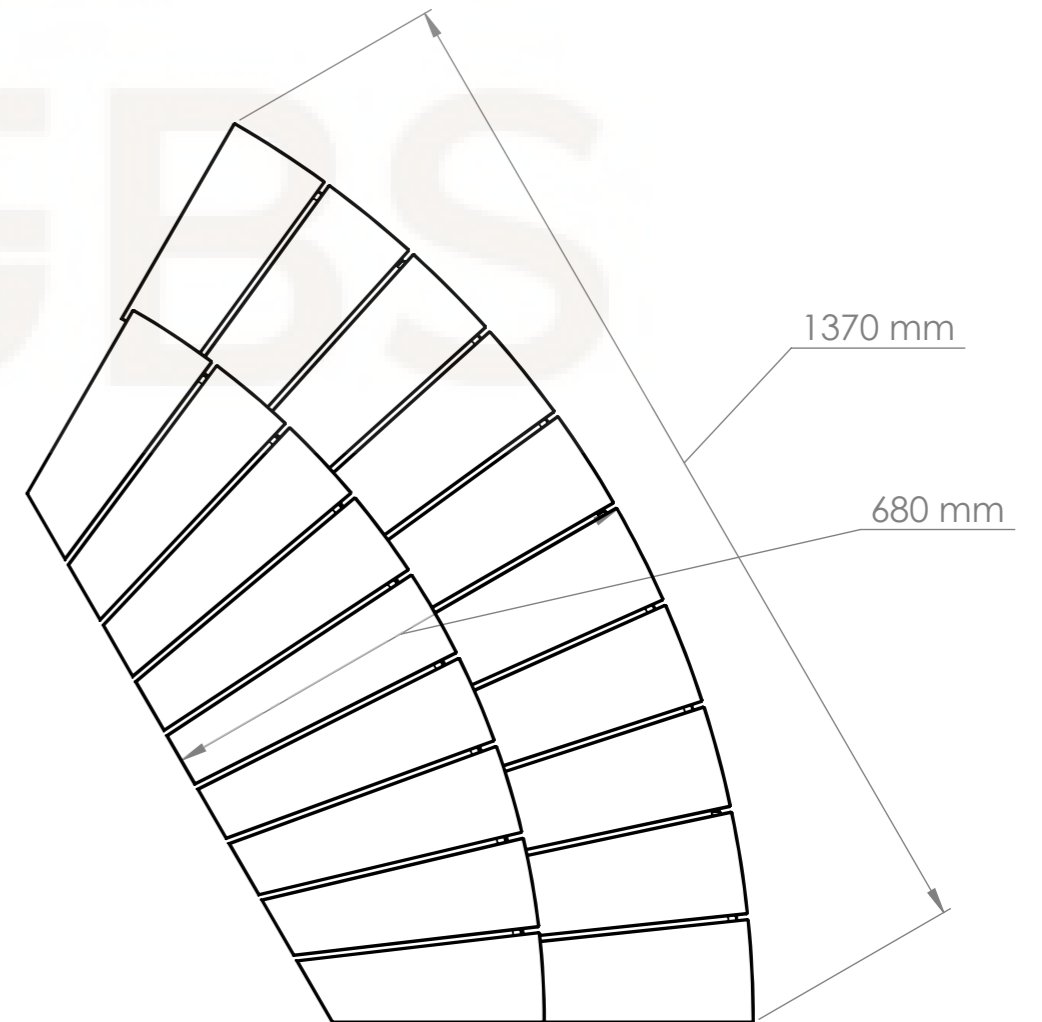

General info

HOT TUB MODEL	1600X1600	1800X1800	2000X2000	2200X2200
Height inner	1000 mm	1000 mm	1000 mm	1000 mm
Height outer (A)	1045 mm	1045 mm	1045 mm	1045 mm
Height outer with insulated bottom (A)	1120 mm	1120 mm	1120 mm	1120 mm
Width of the benches	350 mm	350 mm	350 mm	350 mm
height of the benches	330 mm	330 mm	330 mm	330 mm
inside measurments (B)	1600x1600mm	1800x1800mm	2000x2000mm	2200x2200mm
outside measurments (C)	1810x1810mm	2010x2010mm	2210x2210mm	2410x2410mm

General info (2)

HOT TUB MODEL	1600X1600	1800X1800	2000X2000	2200X2200
wooden edge outside measurments (D)	1900x1900 mm	2100x2100	2300x2300	2500x2500
width off wooden edge	180 mm	180 mm	180 mm	180 mm

Wooden lid

HOT TUB MODEL	1600X1600	1800X1800	2000X2000	2200X2200
wooden lid outside measurements (ExF)	1900x1900mm	2100x2100mm	2300x2300mm	2500x2500mm
wooden lid weight	35kg	40kg	45kg	50kg

Delivery info

HOT TUB MODEL	SIZE
1600X1600	A:1980MM B:1900MM C: 1210MM
1800X1800	A: 2080MM B: 2100MM C:1210MM
2000X2000	A:2380MM B:2300MM C:1210MM
2200X2200	A:2580MM B:2500MM C:1210MM

External heater

Model	A
22 kw	50cm
28 kw	75cm
35 kw	100 cm

External water tap and stove connections

Type 1+ stairs

Wooden boxes for spa systems storage

WILD TUBS

Model	Wooden box
wooden box for filtration	A: 850mm B: 700mm C: 650mm
wooden box for filtration + electric heater	A: 850mm B: 700mm C: 750mm
wooden box for filtration + air massage	A: Height of the hot tub B: 700mm C: 750mm
wooden box for filtration + air massage+hidro massage	A: Height of the hot tub B: 750mm C: 800mm
wooden box for electric heater	A: 800mm B: 600mm C: 600mm
wooden box for air massage	A: Height of the hot tub B: 450mm C: 750mm