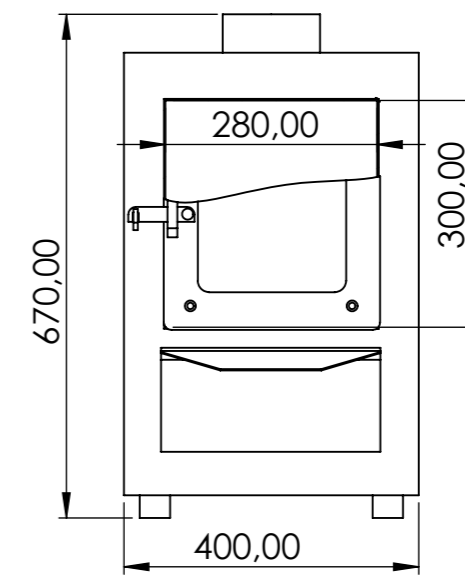

General info

HOT TUB MODEL	1600X1600	1800X1800	2000X2000	2200X2200
Height inner	1000 mm	1000 mm	1000 mm	1000 mm
Height outer (A)	1045 mm	1045 mm	1045 mm	1045 mm
Height outer with insulated bottom (A)	1120 mm	1120 mm	1120 mm	1120 mm
Width of the benches	350 mm	350 mm	350 mm	350 mm
height of the benches	330 mm	330 mm	330 mm	330 mm
inside measurments (B)	1600x1600mm	1800x1800mm	2000x2000mm	2200x2200mm
outside measurments (C)	1810x1810mm	2010x2010mm	2210x2210mm	2410x2410mm

General info (2)

HOT TUB MODEL	1600X1600	1800X1800	2000X2000	2200X2200
wooden edge outside measurments (D)	1900x1900 mm	2100x2100	2300x2300	2500x2500
width off wooden edge	180 mm	180 mm	180 mm	180 mm

Wooden lid

HOT TUB MODEL	1600X1600	1800X1800	2000X2000	2200X2200
wooden lid outside measurements (ExF)	1900x1900mm	2100x2100mm	2300x2300mm	2500x2500mm
wooden lid weight	35kg	40kg	45kg	50kg

Delivery info

HOT TUB MODEL	SIZE
1600X1600	A:1980MM B:1900MM C: 1210MM
1800X1800	A: 2080MM B: 2100MM C:1210MM
2000X2000	A:2380MM B:2300MM C:1210MM
2200X2200	A:2580MM B:2500MM C:1210MM

External heater

Model	A
22 kw	50cm
28 kw	75cm
35 kw	100 cm

External water tap and stove connections

Type 1+ stairs

Wooden boxes for spa systems storage

WILD TUBS

Model	Wooden box
wooden box for filtration	A: 850mm B: 700mm C: 650mm
wooden box for filtration + electric heater	A: 850mm B: 700mm C: 750mm
wooden box for filtration + air massage	A: Height of the hot tub B: 700mm C: 750mm
wooden box for filtration + air massage+hidro massage	A: Height of the hot tub B: 750mm C: 800mm
wooden box for electric heater	A: 800mm B: 600mm C: 600mm
wooden box for air massage	A: Height of the hot tub B: 450mm C: 750mm