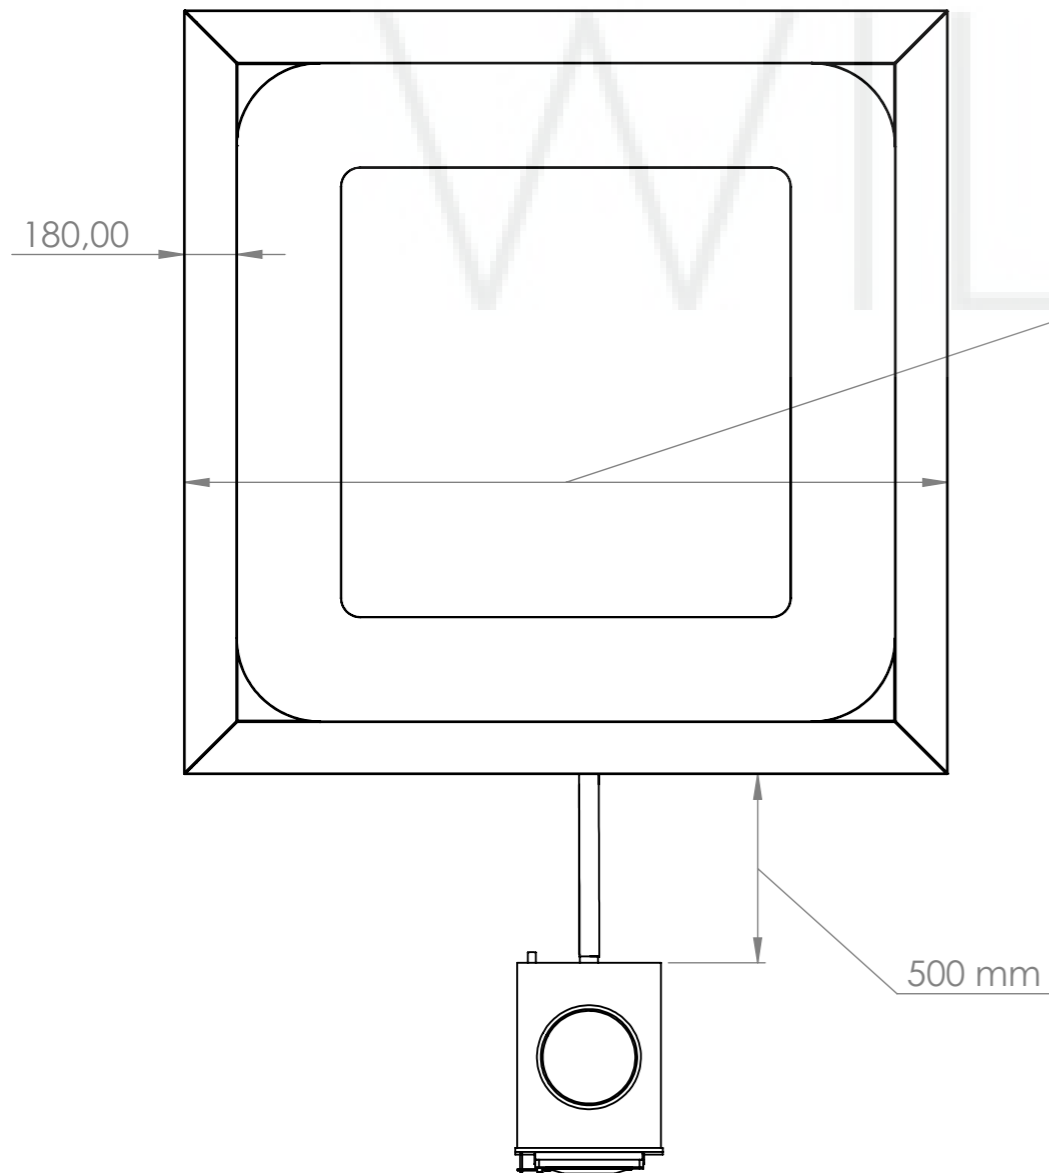

HOT TUB MODEL	1600x1600	1800x1800	2000x2000	2200x2200
Suitable for persons	6-8	8-10	10-12	12-14
water capacity	2400 l	3100 l	4000 l	4700 l
water capacity with closed benches	2000 l	2650 l	3400 l	4000 l
Total weight of the hot tub	200 kg	250 kg	280 kg	300 kg

General info

HOT TUB MODEL	1600X1600	1800X1800	2000X2000	2200X2200
Height inner	1000 mm	1000 mm	1000 mm	1000 mm
Height outer (A)	1045 mm	1045 mm	1045 mm	1045 mm
Height outer with insulated bottom (A)	1120 mm	1120 mm	1120 mm	1120 mm
Width of the benches	350 mm	350 mm	350 mm	350 mm
height of the benches	330 mm	330 mm	330 mm	330 mm
inside measurments (B)	1600x1600mm	1800x1800mm	2000x2000mm	2200x2200mm
outside measurments (C)	1810x1810mm	2010x2010mm	2210x2210mm	2410x2410mm

General info (2)

HOT TUB MODEL	1600X1600	1800X1800	2000X2000	2200X2200
wooden edge outside measurments (D)	1900x1900 mm	2100x2100	2300x2300	2500x2500
width off wooden edge	180 mm	180 mm	180 mm	180 mm

Wooden lid

HOT TUB MODEL	1600X1600	1800X1800	2000X2000	2200X2200
wooden lid outside measurements (ExF)	1900x1900mm	2100x2100mm	2300x2300mm	2500x2500mm
wooden lid weight	35kg	40kg	45kg	50kg

Delivery info

HOT TUB MODEL	SIZE
1600X1600	A:1980MM B:1900MM C: 1210MM
1800X1800	A: 2080MM B: 2100MM C:1210MM
2000X2000	A:2380MM B:2300MM C:1210MM
2200X2200	A:2580MM B:2500MM C:1210MM