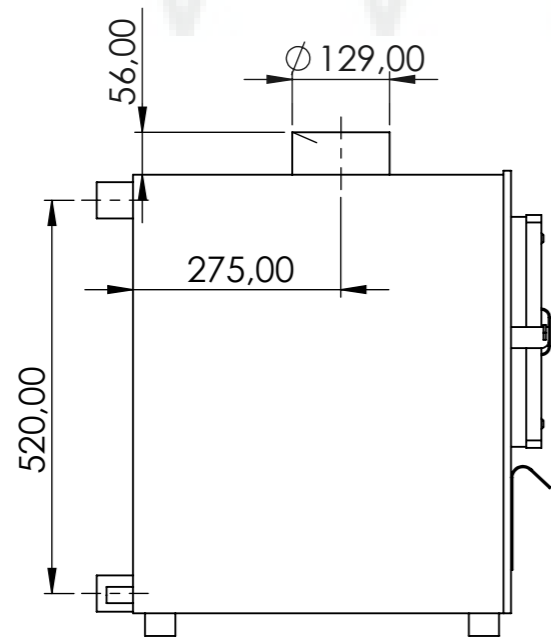

General info

HOT TUB MODEL	1600X1600	1800X1800	2000X2000	2200X2200
Height inner	1000 mm	1000 mm	1000 mm	1000 mm
Height outer (A)	1045 mm	1045 mm	1045 mm	1045 mm
Height outer with insulated bottom (A)	1120 mm	1120 mm	1120 mm	1120 mm
Width of the benches	350 mm	350 mm	350 mm	350 mm
height of the benches	330 mm	330 mm	330 mm	330 mm
inside measurments (B)	1600x1600mm	1800x1800mm	2000x2000mm	2200x2200mm
outside measurments (C)	1810x1810mm	2010x2010mm	2210x2210mm	2410x2410mm

General info (2)

HOT TUB MODEL	1600X1600	1800X1800	2000X2000	2200X2200
wooden edge outside measurments (D)	1900x1900 mm	2100x2100	2300x2300	2500x2500
width off wooden edge	180 mm	180 mm	180 mm	180 mm

Wooden lid

HOT TUB MODEL	1600X1600	1800X1800	2000X2000	2200X2200
wooden lid outside measurements (ExF)	1900x1900mm	2100x2100mm	2300x2300mm	2500x2500mm
wooden lid weight	35kg	40kg	45kg	50kg

Delivery info

HOT TUB MODEL	SIZE
1600X1600	A:1980MM B:1900MM C: 1210MM
1800X1800	A: 2080MM B: 2100MM C:1210MM
2000X2000	A:2380MM B:2300MM C:1210MM
2200X2200	A:2580MM B:2500MM C:1210MM

External heater

Model	A
22 kw	50cm
28 kw	75cm
35 kw	100 cm

External water tap and stove connections

Type 1+ stairs

Wooden boxes for spa systems storage

WILD TUBS

Model	Wooden box
wooden box for filtration	A: 850mm B: 700mm C: 650mm
wooden box for filtration + electric heater	A: 850mm B: 700mm C: 750mm
wooden box for filtration + air massage	A: Height of the hot tub B: 700mm C: 750mm
wooden box for filtration + air massage+hidro massage	A: Height of the hot tub B: 750mm C: 800mm
wooden box for electric heater	A: 800mm B: 600mm C: 600mm
wooden box for air massage	A: Height of the hot tub B: 450mm C: 750mm