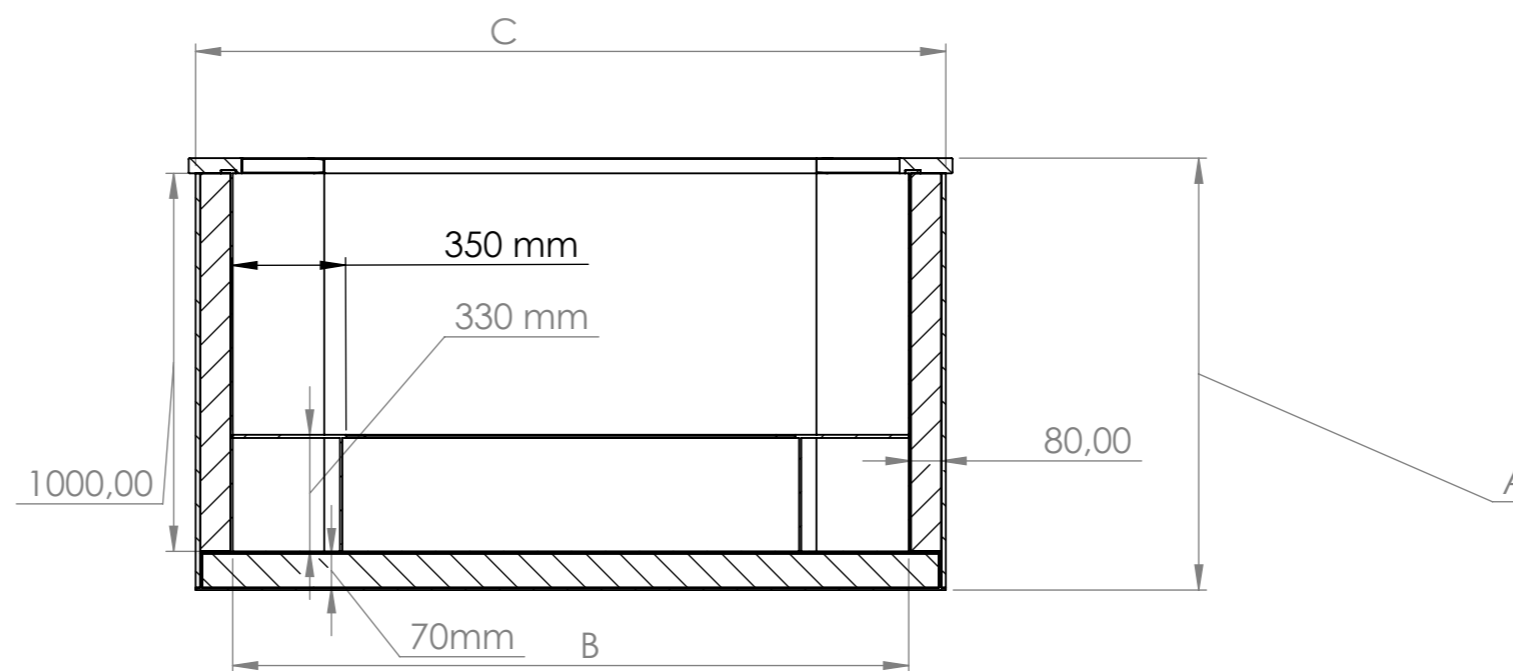

HOT TUB MODEL	1600x1600	1800x1800	2000x2000	2200x2200
Suitable for persons	6-8	8-10	10-12	12-14
water capacity	2400 l	3100 l	4000 l	4700 l
water capacity with closed benches	2000 l	2650 l	3400 l	4000 l
Total weight of the hot tub	200 kg	250 kg	280 kg	300 kg

General info

HOT TUB MODEL	1600X1600	1800X1800	2000X2000	2200X2200
Height inner	1000 mm	1000 mm	1000 mm	1000 mm
Height outer (A)	1045 mm	1045 mm	1045 mm	1045 mm
Height outer with insulated bottom (A)	1120 mm	1120 mm	1120 mm	1120 mm
Width of the benches	350 mm	350 mm	350 mm	350 mm
height of the benches	330 mm	330 mm	330 mm	330 mm
inside measurments (B)	1600x1600mm	1800x1800mm	2000x2000mm	2200x2200mm
outside measurments (C)	1810x1810mm	2010x2010mm	2210x2210mm	2410x2410mm

General info (2)

HOT TUB MODEL	1600X1600	1800X1800	2000X2000	2200X2200
wooden edge outside measurments (D)	1900x1900 mm	2100x2100	2300x2300	2500x2500
width off wooden edge	180 mm	180 mm	180 mm	180 mm

Wooden lid

HOT TUB MODEL	1600X1600	1800X1800	2000X2000	2200X2200
wooden lid outside measurements (ExF)	1900x1900mm	2100x2100mm	2300x2300mm	2500x2500mm
wooden lid weight	35kg	40kg	45kg	50kg

Delivery info

HOT TUB MODEL	SIZE
1600X1600	A:1980MM B:1900MM C: 1210MM
1800X1800	A: 2080MM B: 2100MM C:1210MM
2000X2000	A:2380MM B:2300MM C:1210MM
2200X2200	A:2580MM B:2500MM C:1210MM