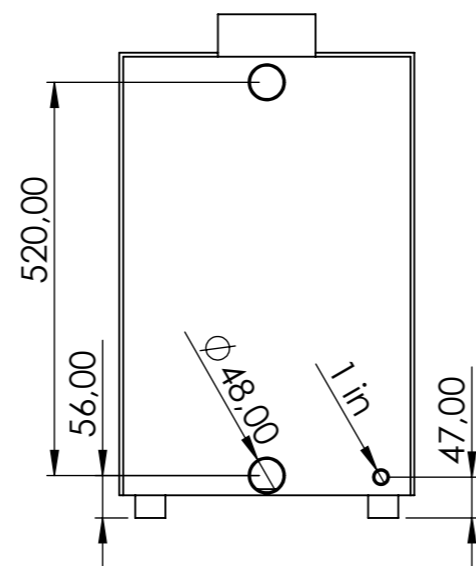

General info

HOT TUB MODEL	1600X1600	1800X1800	2000X2000	2200X2200
Height inner	1000 mm	1000 mm	1000 mm	1000 mm
Height outer (A)	1045 mm	1045 mm	1045 mm	1045 mm
Height outer with insulated bottom (A)	1120 mm	1120 mm	1120 mm	1120 mm
Width of the benches	350 mm	350 mm	350 mm	350 mm
height of the benches	330 mm	330 mm	330 mm	330 mm
inside measurments (B)	1600x1600mm	1800x1800mm	2000x2000mm	2200x2200mm
outside measurments (C)	1810x1810mm	2010x2010mm	2210x2210mm	2410x2410mm

General info (2)

HOT TUB MODEL	1600X1600	1800X1800	2000X2000	2200X2200
wooden edge outside measurments (D)	1900x1900 mm	2100x2100	2300x2300	2500x2500
width off wooden edge	180 mm	180 mm	180 mm	180 mm

Wooden lid

HOT TUB MODEL	1600X1600	1800X1800	2000X2000	2200X2200
wooden lid outside measurements (ExF)	1900x1900mm	2100x2100mm	2300x2300mm	2500x2500mm
wooden lid weight	35kg	40kg	45kg	50kg

Delivery info

HOT TUB MODEL	SIZE
1600X1600	A:1980MM B:1900MM C: 1210MM
1800X1800	A: 2080MM B: 2100MM C:1210MM
2000X2000	A:2380MM B:2300MM C:1210MM
2200X2200	A:2580MM B:2500MM C:1210MM

External heater

Model	A
22 kw	50cm
28 kw	75cm
35 kw	100 cm

External water tap and stove connections

Type 1+ stairs

Wooden boxes for spa systems storage

WILD TUBS

Model	Wooden box
wooden box for filtration	A: 850mm B: 700mm C: 650mm
wooden box for filtration + electric heater	A: 850mm B: 700mm C: 750mm
wooden box for filtration + air massage	A: Height of the hot tub B: 700mm C: 750mm
wooden box for filtration + air massage+hidro massage	A: Height of the hot tub B: 750mm C: 800mm
wooden box for electric heater	A: 800mm B: 600mm C: 600mm
wooden box for air massage	A: Height of the hot tub B: 450mm C: 750mm