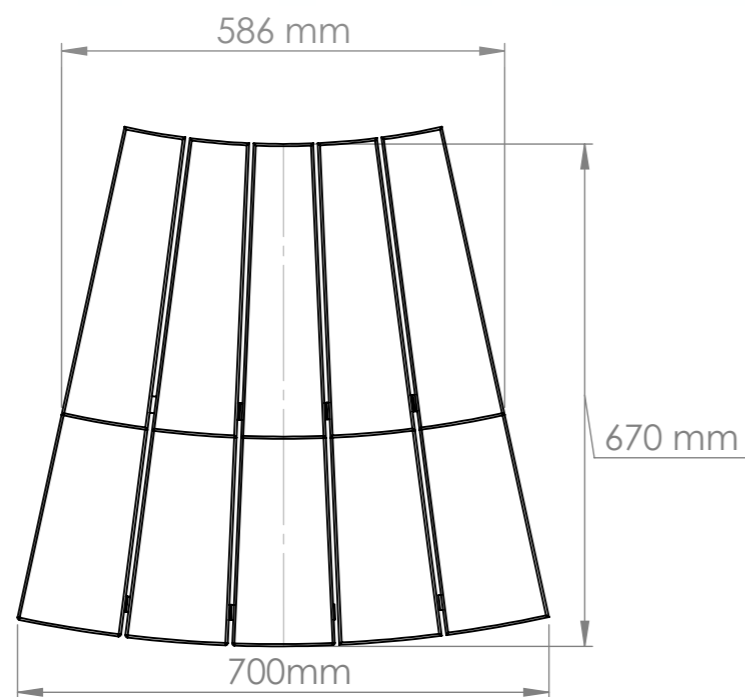

Type 1 stairs