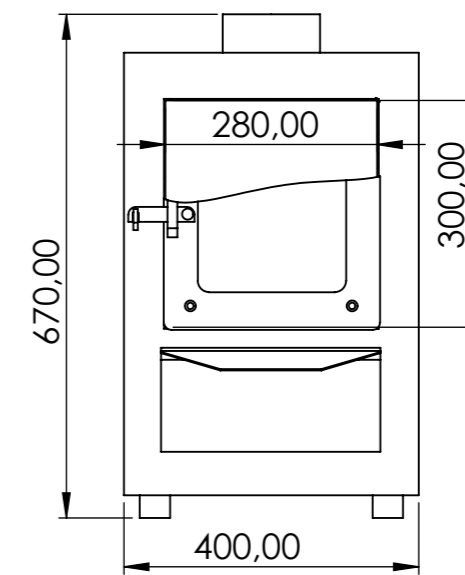

External heater

Model	A
22 kw	50cm
28 kw	75cm
35 kw	100 cm