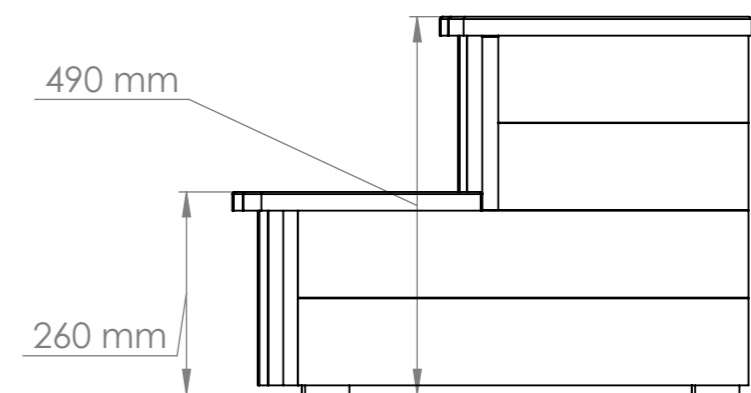

Type 1 stairs