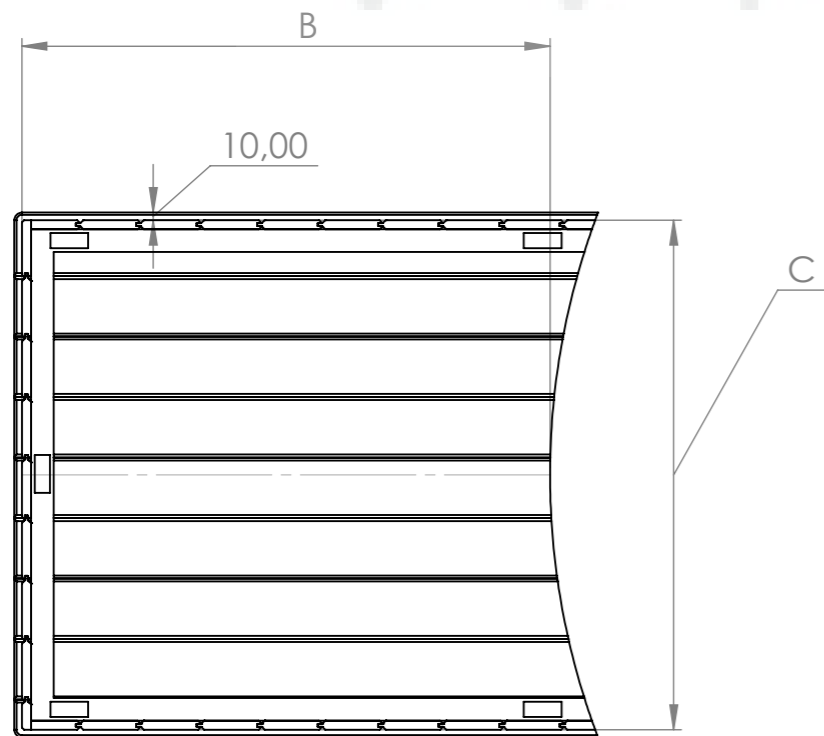

Wooden boxes for spa systems storage

WILD TUBS

Model	Wooden box
wooden box for filtration	A: 850mm B: 700mm C: 650mm
wooden box for filtration + electric heater	A: 850mm B: 700mm C: 750mm
wooden box for filtration + air massage	A: Height of the hot tub B: 700mm C: 750mm
wooden box for filtration + air massage+hidro massage	A: Height of the hot tub B: 750mm C: 800mm
wooden box for electric heater	A: 800mm B: 600mm C: 600mm
wooden box for air massage	A: Height of the hot tub B: 450mm C: 750mm