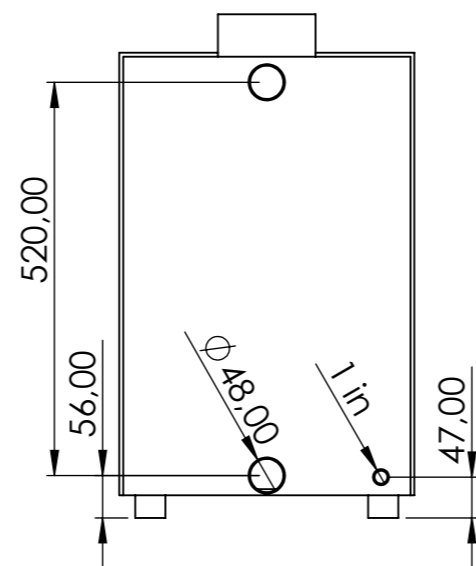

# General info

WILD T&B

Inside Height	1000 mm
Inside length	1400 mm
Inside width	900 mm
Width of the benches	320 mm
Height of the benches	330 mm
Wooden edge width	140 mm
Outside height (A)	1045mm
Outside height with insulated bottom (A)	1120 mm
Outside length	1600 mm
Outside width	1100 mm

# Wooden edge and lid

Wooden lid measurements	1680 x 1180mm
wooden lid wight	30 kg

# Delivery info

Height	1300 mm
Width (A)	1150 mm
Width with insulated bottom (A)	1220 mm
Length	1650 mm
Weight	80-100 kg

# External heater

Model	A
22 kw	50cm
28 kw	75cm
35 kw	100 cm