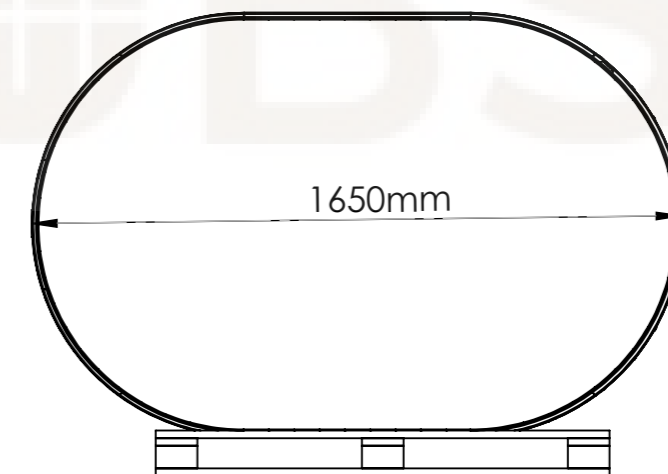

## Polypropylene ofuro hot tub

**EN:** THE MEASUREMENTS SHOWN IN THE DRAWINGS ARE FOR INFORMATIONAL PURPOSES AND MAY NOT CORRESPOND TO THE DIMENSIONS OF THE MANUFACTURED PRODUCT, AS ALL PRODUCTS ARE HANDMADE. IF IT IS NECESSARY TO KEEP SOME DIMENSIONS ACCURATE, THIS SHOULD BE INDICATED AT THE TIME OF ORDERING.

# General info

WILD T&B

Inside Height	1000 mm
Inside length	1400 mm
Inside width	900 mm
Width of the benches	320 mm
Height of the benches	330 mm
Wooden edge width	140 mm
Outside height (A)	1045mm
Outside height with insulated bottom (A)	1120 mm
Outside length	1600 mm
Outside width	1100 mm

# Wooden edge and lid

Wooden lid measurements	1680 x 1180mm
wooden lid wight	30 kg

# Delivery info

Height	1300 mm
Width (A)	1150 mm
Width with insulated bottom (A)	1220 mm
Length	1650 mm
Weight	80-100 kg