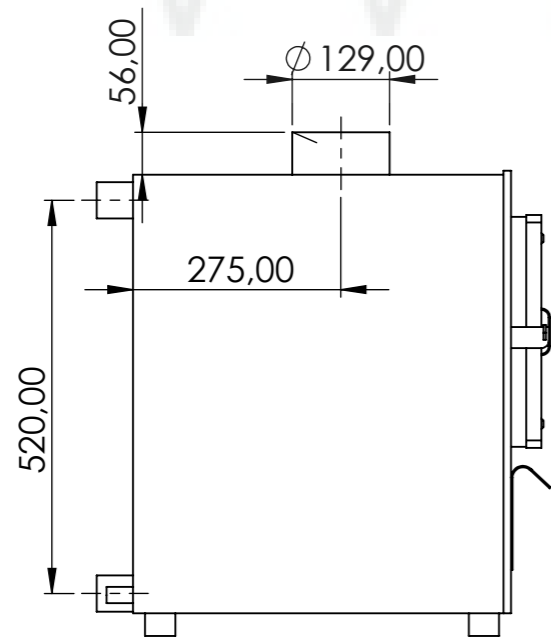

External heater

Model	A
22 kw	50cm
28 kw	75cm
35 kw	100 cm