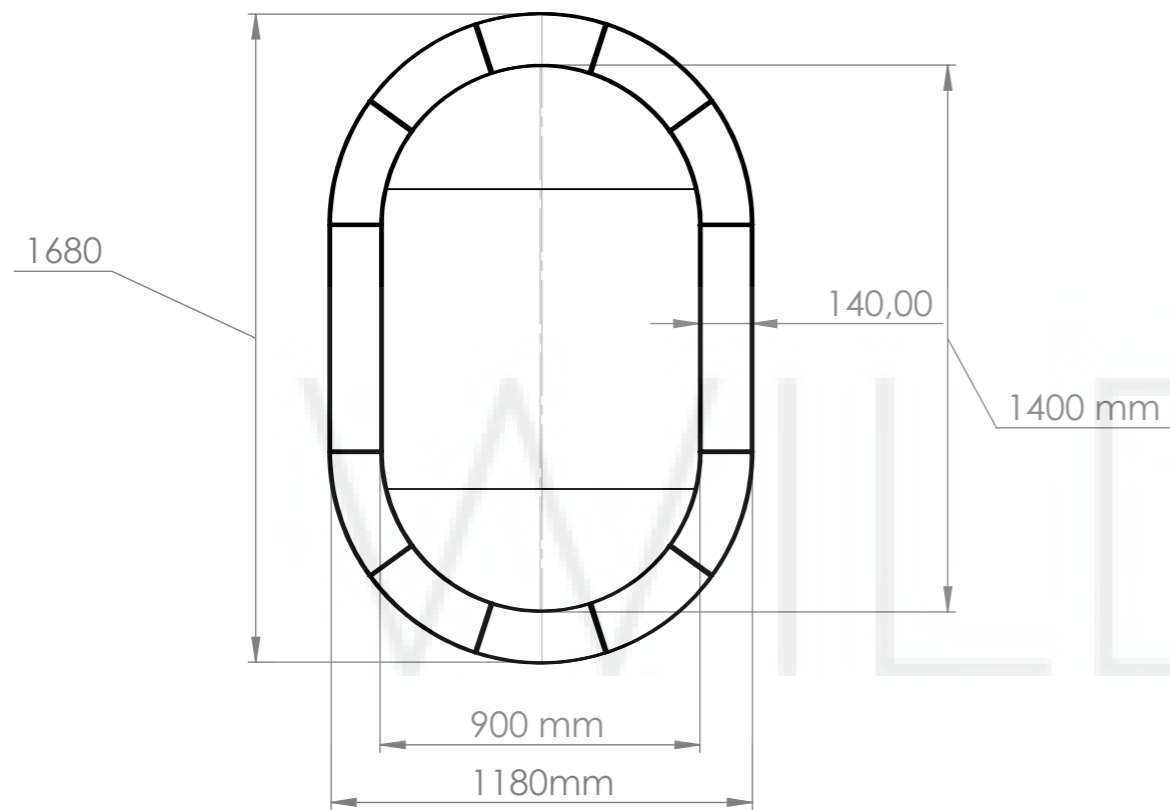

Suitable for persons	1-2
Water capacity	900 l
Total weight of the hot tub	80-100 kg

# General info

WILD T&B

Inside Height	1000 mm
Inside length	1400 mm
Inside width	900 mm
Width of the benches	320 mm
Height of the benches	330 mm
Wooden edge width	140 mm
Outside height (A)	1045mm
Outside height with insulated bottom (A)	1120 mm
Outside length	1600 mm
Outside width	1100 mm

# Wooden edge and lid

Wooden lid measurements	1680 x 1180mm
wooden lid wight	30 kg

# Delivery info

Height	1300 mm
Width (A)	1150 mm
Width with insulated bottom (A)	1220 mm
Length	1650 mm
Weight	80-100 kg