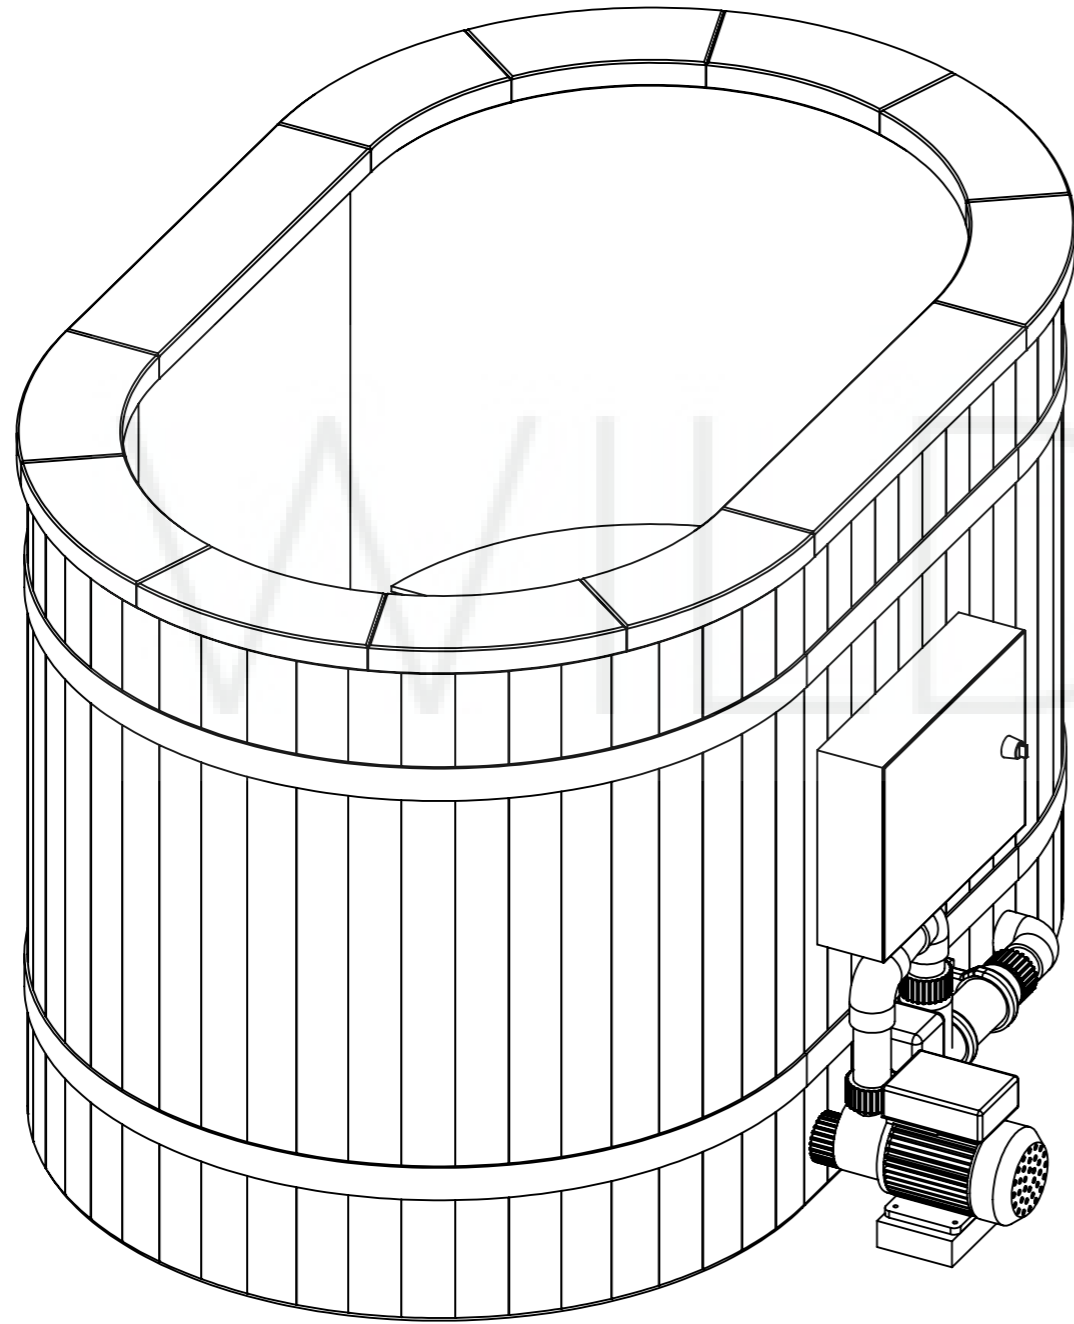

Electric heater

Adjustable thermostat with temperature range	0-40° C
Connection types	3 KW 1 PHASE 13A 3 KW 3 PHASE 5A 6 KW 1 PHASE 26A 6 KW 3 PHASE 9A 9 KW 3 PHASE 14A 12 KW 3 PHASE 18A 15 KW 3 PHASE 22A 18 KW 3 PHASE 27A