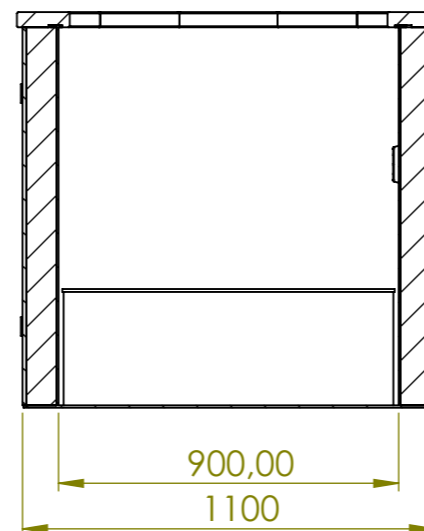

Suitable for persons	1-2
Water capacity	900 l
Total weight of the hot tub	80-100 kg

# General info

WILD T&B

Inside Height	1000 mm
Inside length	1400 mm
Inside width	900 mm
Width of the benches	320 mm
Height of the benches	330 mm
Wooden edge width	140 mm
Outside height (A)	1045mm
Outside height with insulated bottom (A)	1120 mm
Outside length	1600 mm
Outside width	1100 mm

# Wooden edge and lid

Wooden lid measurements	1680 x 1180mm
wooden lid wight	30 kg

# Delivery info

Height	1300 mm
Width (A)	1150 mm
Width with insulated bottom (A)	1220 mm
Length	1650 mm
Weight	80-100 kg