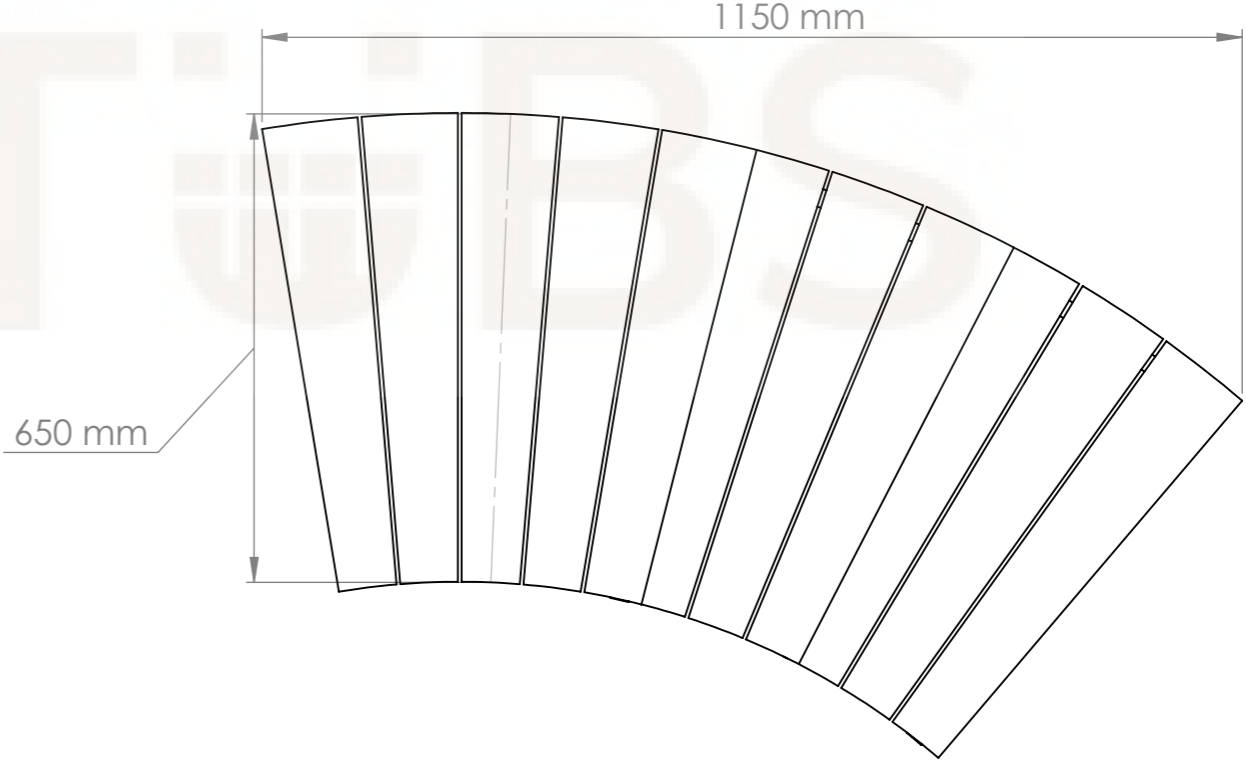

Type 2 stairs