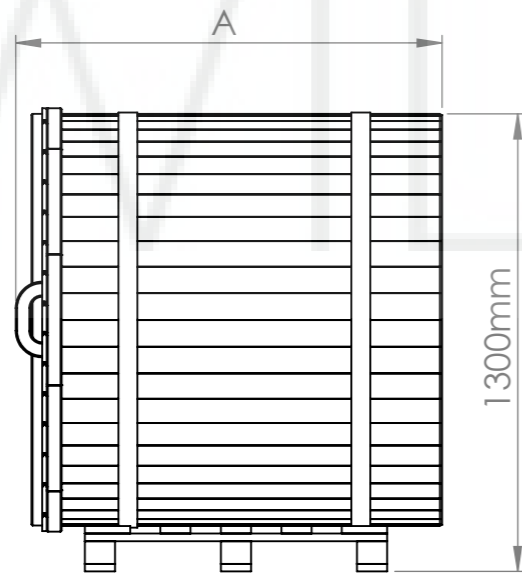

# General info

WILD T&B

Inside Height	1000 mm
Inside length	1400 mm
Inside width	900 mm
Width of the benches	320 mm
Height of the benches	330 mm
Wooden edge width	140 mm
Outside height (A)	1045mm
Outside height with insulated bottom (A)	1120 mm
Outside length	1600 mm
Outside width	1100 mm

# Wooden edge and lid

Wooden lid measurements	1680 x 1180mm
wooden lid wight	30 kg

# Delivery info

Height	1300 mm
Width (A)	1150 mm
Width with insulated bottom (A)	1220 mm
Length	1650 mm
Weight	80-100 kg