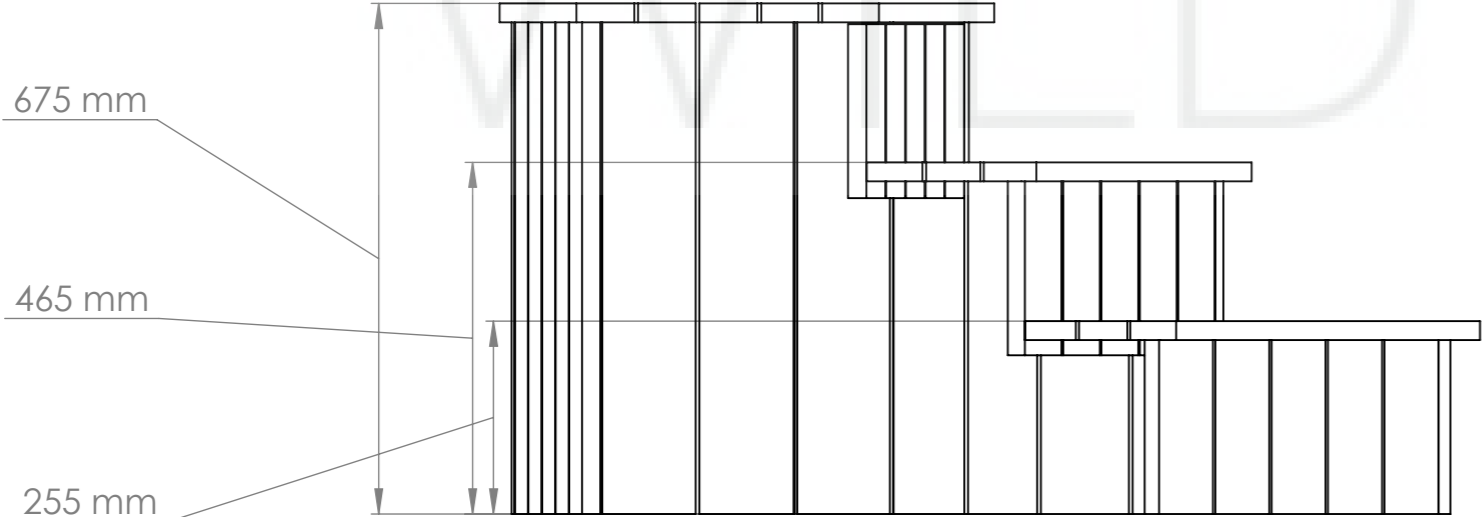

Type 2 stairs