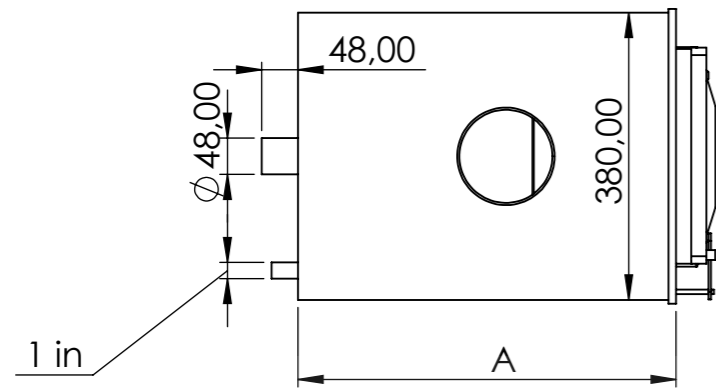

External heater

Model	A
22 kw	50cm
28 kw	75cm
35 kw	100 cm