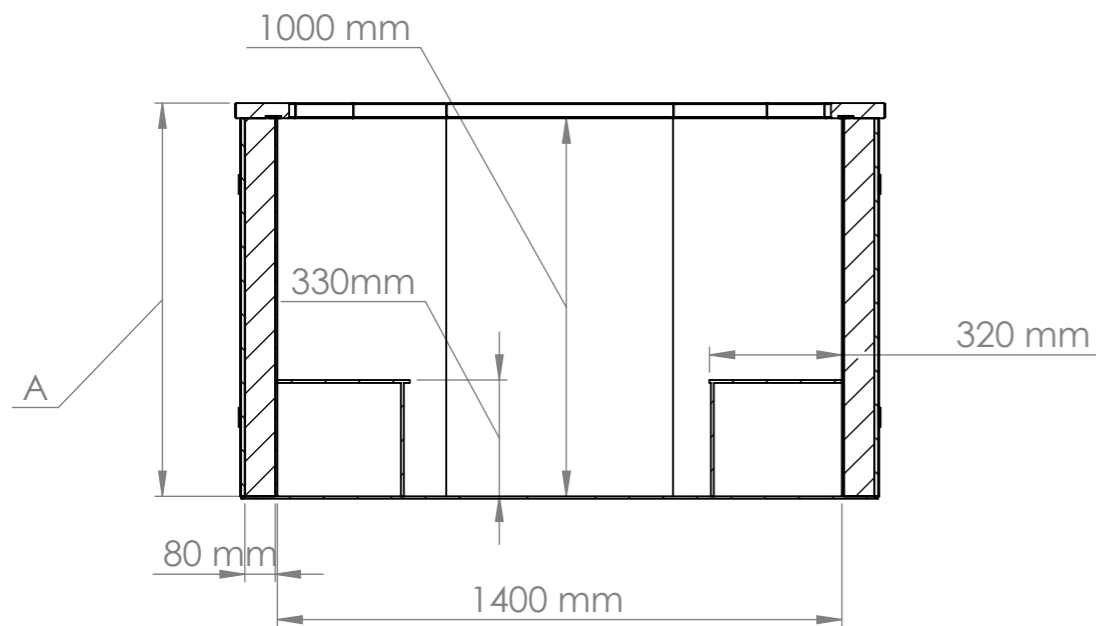

Suitable for persons	1-2
Water capacity	900 l
Total weight of the hot tub	80-100 kg

# General info

WILD T&B

Inside Height	1000 mm
Inside length	1400 mm
Inside width	900 mm
Width of the benches	320 mm
Height of the benches	330 mm
Wooden edge width	140 mm
Outside height (A)	1045mm
Outside height with insulated bottom (A)	1120 mm
Outside length	1600 mm
Outside width	1100 mm

# Wooden edge and lid

Wooden lid measurements	1680 x 1180mm
wooden lid wight	30 kg

# Delivery info

Height	1300 mm
Width (A)	1150 mm
Width with insulated bottom (A)	1220 mm
Length	1650 mm
Weight	80-100 kg