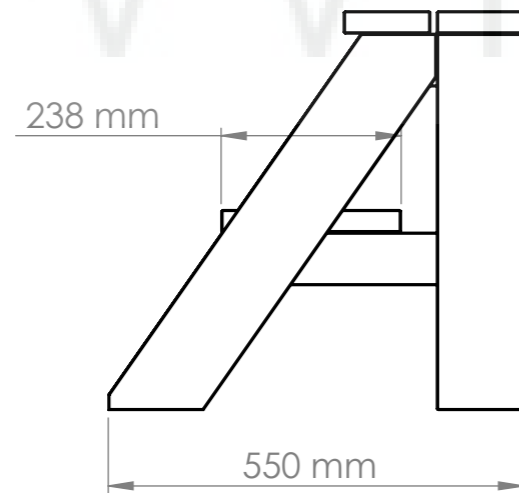

General info

SECTION B-B

SECTION A-A

Model	A	B
1600	1600	1800
1800	1800	2000
2000	2000	2200
2200	2200	2400

Wooden edge

SECTION C-C

SCALE 1 : 10

Model	Size (A)	Size (B)
1600	1570	1850
1800	1770	2050
2000	1970	2250
2200	2170	2450

Wooden lid

WILD TUBS

Model	Size (A)
1,6m	1850
1,8m	2050
2,0m	2250
2,2m	2450

Delivery info

MODEL	SIZE (A)	Insulated bottom SIZE (A)	SIZE (B)	SIZE (C)
1,6m	1140 +/-20	Size A +70	1950	1850
1,8m	1140 +/-20	Size A +70	2150	2050
2,0m	1140 +/-20	Size A +70	2350	2250
2,2m	1140 +/-20	Size A +70	2550	2450

External heater

Model	A
22 kw	50cm
28 kw	75cm
35 kw	100 cm

External water tap and stove connections

Ladder 1

Ladder 2

Type 1 stairs

Type 2 stairs

Wooden boxes for spa systems storage

WILD TUBS

Model	Wooden box
wooden box for filtration	A: 850mm B: 700mm C: 650mm
wooden box for filtration + electric heater	A: 850mm B: 700mm C: 750mm
wooden box for filtration + air massage	A: Height of the hot tub B: 700mm C: 750mm
wooden box for filtration + air massage+hidro massage	A: Height of the hot tub B: 750mm C: 800mm
wooden box for electric heater	A: 800mm B: 600mm C: 600mm
wooden box for air massage	A: Height of the hot tub B: 450mm C: 750mm