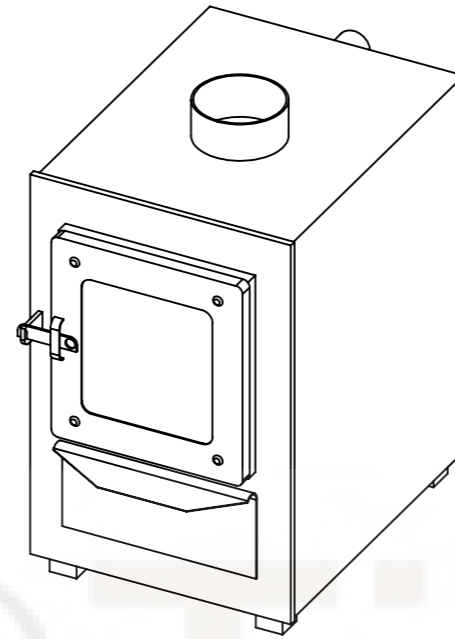

Wooden lid

WILD TUBS

Model	Size (A)
1,6m	1850
1,8m	2050
2,0m	2250
2,2m	2450

Delivery info

MODEL	SIZE (A)	Insulated bottom SIZE (A)	SIZE (B)	SIZE (C)
1,6m	1140 +/-20	Size A +70	1950	1850
1,8m	1140 +/-20	Size A +70	2150	2050
2,0m	1140 +/-20	Size A +70	2350	2250
2,2m	1140 +/-20	Size A +70	2550	2450

External heater

Model	A
22 kw	50cm
28 kw	75cm
35 kw	100 cm

External water tap and stove connections

Ladder 1

Ladder 2

Type 1 stairs

Type 2 stairs

Wooden boxes for spa systems storage

WILD TUBS

Model	Wooden box
wooden box for filtration	A: 850mm B: 700mm C: 650mm
wooden box for filtration + electric heater	A: 850mm B: 700mm C: 750mm
wooden box for filtration + air massage	A: Height of the hot tub B: 700mm C: 750mm
wooden box for filtration + air massage+hidro massage	A: Height of the hot tub B: 750mm C: 800mm
wooden box for electric heater	A: 800mm B: 600mm C: 600mm
wooden box for air massage	A: Height of the hot tub B: 450mm C: 750mm