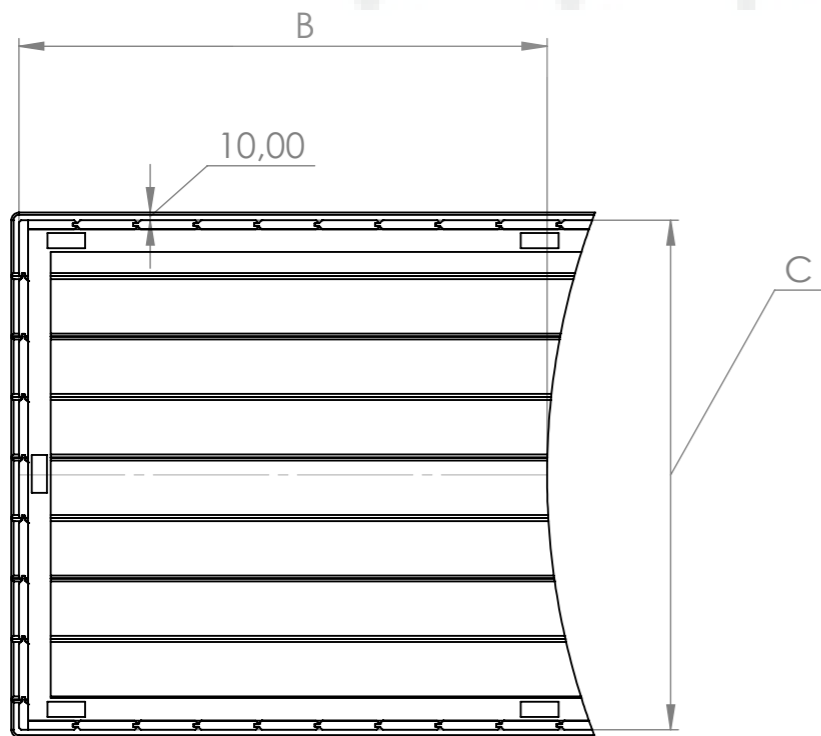

General info

SECTION B-B

SECTION A-A

Model	A	B
1600	1600	1800
1800	1800	2000
2000	2000	2200
2200	2200	2400

Wooden edge

SECTION C-C

SCALE 1 : 10

Model	Size (A)	Size (B)
1600	1570	1850
1800	1770	2050
2000	1970	2250
2200	2170	2450

Wooden lid

WILD TUBS

Model	Size (A)
1,6m	1850
1,8m	2050
2,0m	2250
2,2m	2450

Delivery info

MODEL	SIZE (A)	Insulated bottom SIZE (A)	SIZE (B)	SIZE (C)
1,6m	1140 +/-20	Size A +70	1950	1850
1,8m	1140 +/-20	Size A +70	2150	2050
2,0m	1140 +/-20	Size A +70	2350	2250
2,2m	1140 +/-20	Size A +70	2550	2450

External heater

Model	A
22 kw	50cm
28 kw	75cm
35 kw	100 cm

External water tap and stove connections

Ladder 1

Ladder 2

Type 1 stairs

Type 2 stairs

Wooden boxes for spa systems storage

WILD TUBS

Model	Wooden box
wooden box for filtration	A: 850mm B: 700mm C: 650mm
wooden box for filtration + electric heater	A: 850mm B: 700mm C: 750mm
wooden box for filtration + air massage	A: Height of the hot tub B: 700mm C: 750mm
wooden box for filtration + air massage+hidro massage	A: Height of the hot tub B: 750mm C: 800mm
wooden box for electric heater	A: 800mm B: 600mm C: 600mm
wooden box for air massage	A: Height of the hot tub B: 450mm C: 750mm