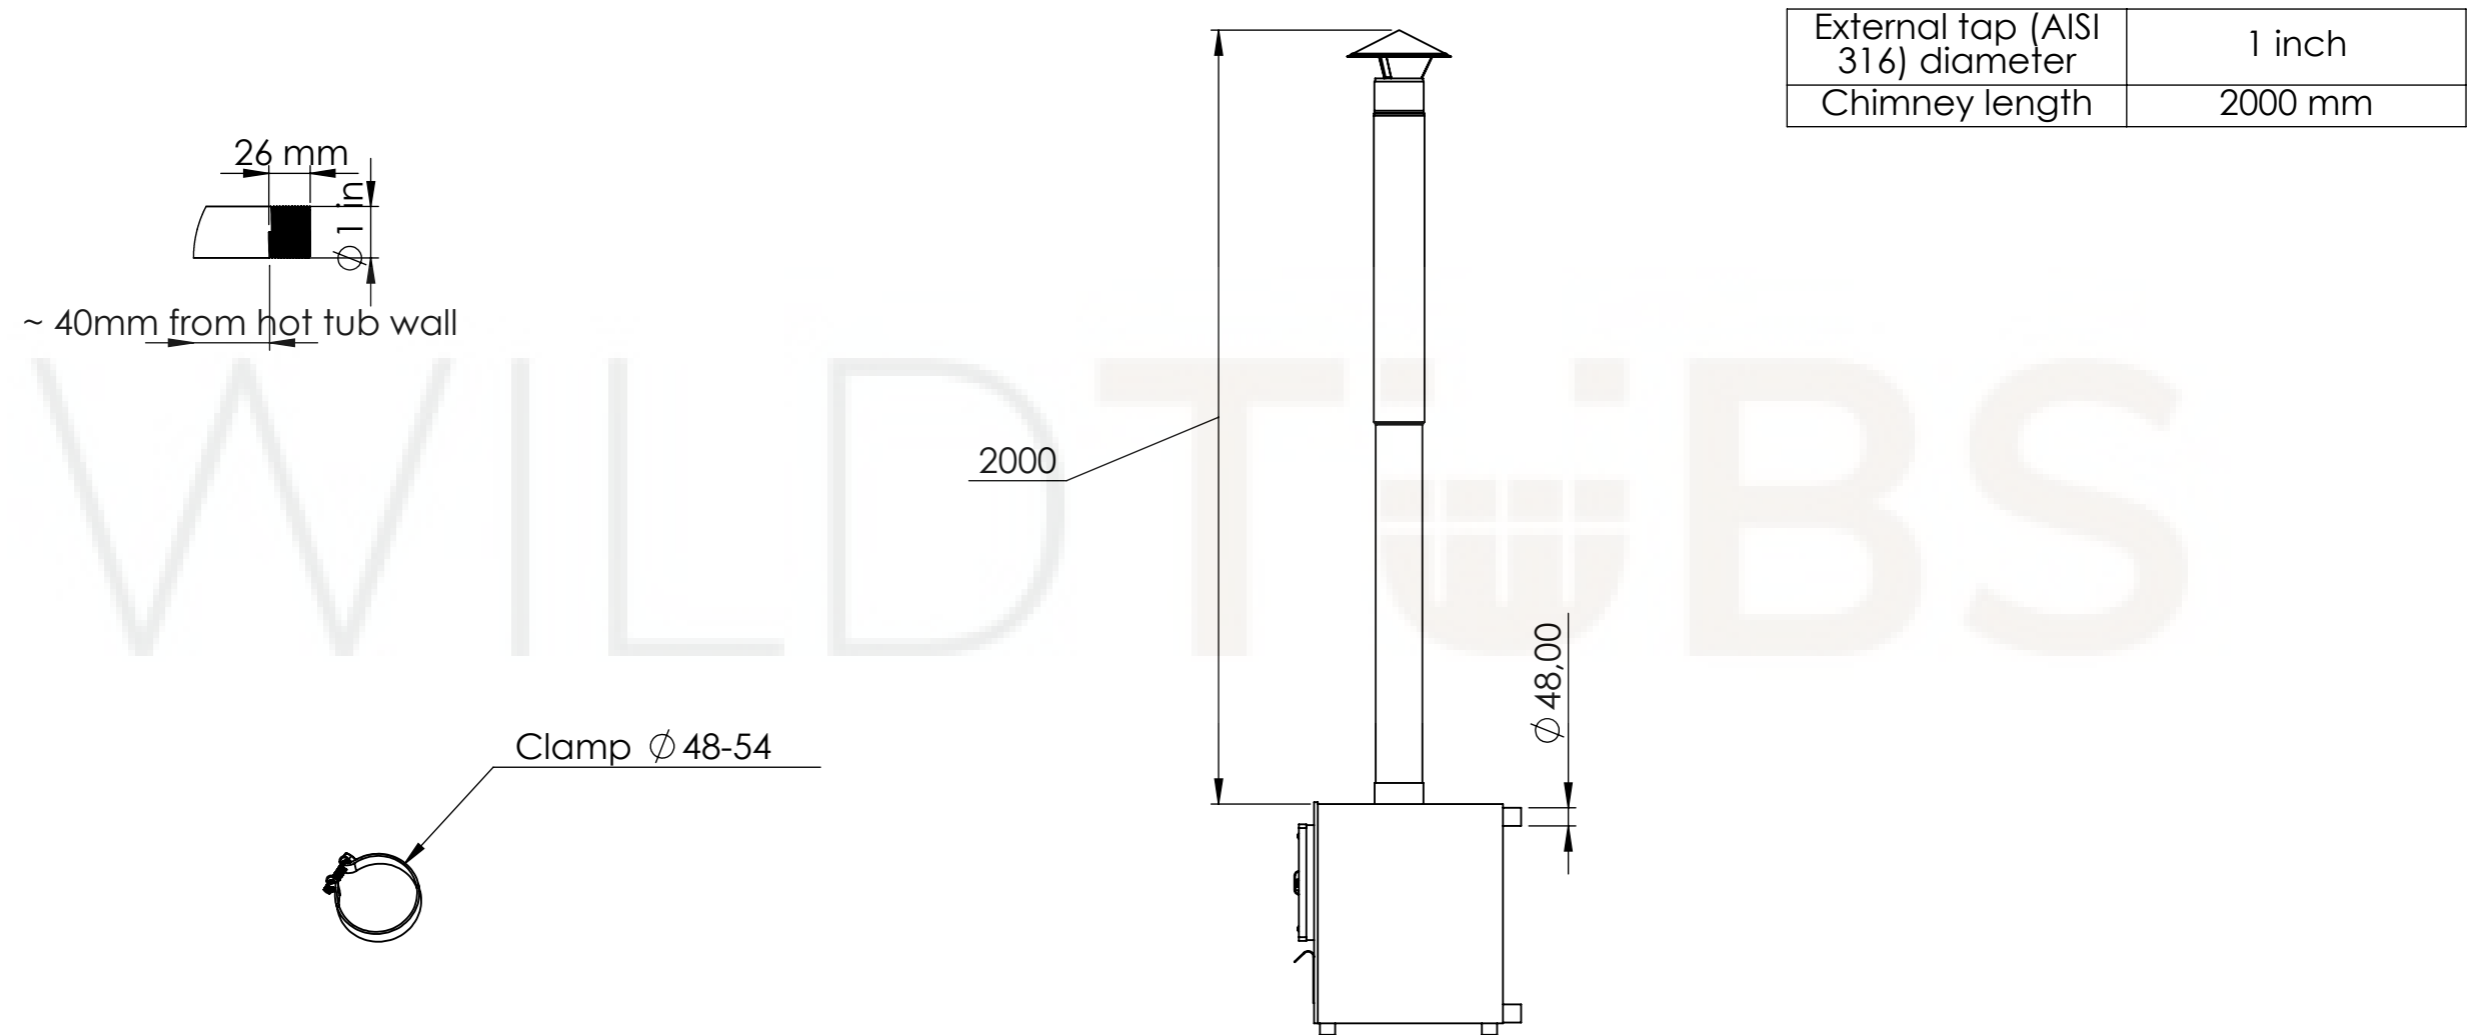

General info

SECTION B-B

SECTION A-A

Model	A	B
1600	1600	1800
1800	1800	2000
2000	2000	2200
2200	2200	2400

Wooden edge

SECTION C-C

SCALE 1 : 10

Model	Size (A)	Size (B)
1600	1570	1850
1800	1770	2050
2000	1970	2250
2200	2170	2450

Wooden lid

WILD TUBS

Model	Size (A)
1,6m	1850
1,8m	2050
2,0m	2250
2,2m	2450

Delivery info

MODEL	SIZE (A)	Insulated bottom SIZE (A)	SIZE (B)	SIZE (C)
1,6m	1140 +/-20	Size A +70	1950	1850
1,8m	1140 +/-20	Size A +70	2150	2050
2,0m	1140 +/-20	Size A +70	2350	2250
2,2m	1140 +/-20	Size A +70	2550	2450

External heater

Model	A
22 kw	50cm
28 kw	75cm
35 kw	100 cm

External water tap and stove connections

Ladder 1

Ladder 2

Type 1 stairs

Type 2 stairs

Wooden boxes for spa systems storage

WILD TUBS

Model	Wooden box
wooden box for filtration	A: 850mm B: 700mm C: 650mm
wooden box for filtration + electric heater	A: 850mm B: 700mm C: 750mm
wooden box for filtration + air massage	A: Height of the hot tub B: 700mm C: 750mm
wooden box for filtration + air massage+hidro massage	A: Height of the hot tub B: 750mm C: 800mm
wooden box for electric heater	A: 800mm B: 600mm C: 600mm
wooden box for air massage	A: Height of the hot tub B: 450mm C: 750mm