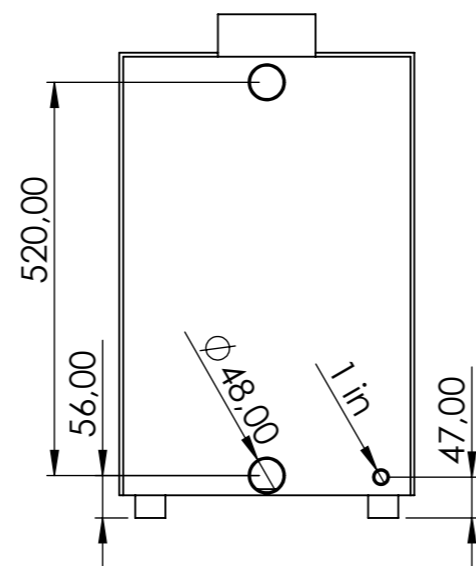

General info

SECTION B-B

SECTION A-A

Model	A	B
1600	1600	1800
1800	1800	2000
2000	2000	2200
2200	2200	2400

Wooden edge

SECTION C-C

SCALE 1 : 10

Model	Size (A)	Size (B)
1600	1570	1850
1800	1770	2050
2000	1970	2250
2200	2170	2450

Wooden lid

WILD TUBS

Model	Size (A)
1,6m	1850
1,8m	2050
2,0m	2250
2,2m	2450

Delivery info

MODEL	SIZE (A)	Insulated bottom SIZE (A)	SIZE (B)	SIZE (C)
1,6m	1140 +/-20	Size A +70	1950	1850
1,8m	1140 +/-20	Size A +70	2150	2050
2,0m	1140 +/-20	Size A +70	2350	2250
2,2m	1140 +/-20	Size A +70	2550	2450

External heater

Model	A
22 kw	50cm
28 kw	75cm
35 kw	100 cm

External water tap and stove connections

Ladder 1

Ladder 2

Type 1 stairs

Type 2 stairs

Wooden boxes for spa systems storage

WILD TUBS

Model	Wooden box
wooden box for filtration	A: 850mm B: 700mm C: 650mm
wooden box for filtration + electric heater	A: 850mm B: 700mm C: 750mm
wooden box for filtration + air massage	A: Height of the hot tub B: 700mm C: 750mm
wooden box for filtration + air massage+hidro massage	A: Height of the hot tub B: 750mm C: 800mm
wooden box for electric heater	A: 800mm B: 600mm C: 600mm
wooden box for air massage	A: Height of the hot tub B: 450mm C: 750mm