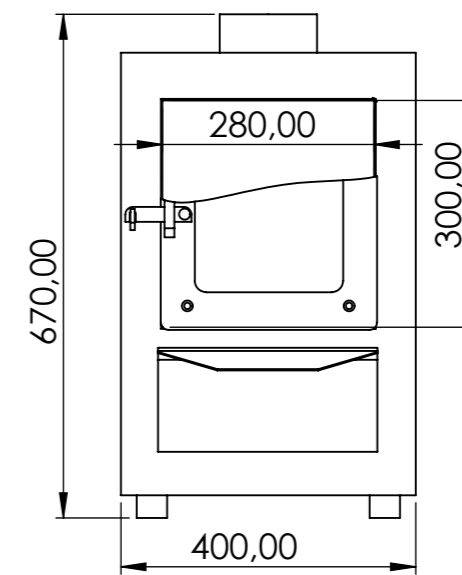

General info

SECTION B-B

SECTION A-A

Model	A	B
1600	1600	1800
1800	1800	2000
2000	2000	2200
2200	2200	2400

Wooden edge

SECTION C-C

SCALE 1 : 10

Model	Size (A)	Size (B)
1600	1570	1850
1800	1770	2050
2000	1970	2250
2200	2170	2450

Wooden lid

WILD TUBS

Model	Size (A)
1,6m	1850
1,8m	2050
2,0m	2250
2,2m	2450

Delivery info

MODEL	SIZE (A)	Insulated bottom SIZE (A)	SIZE (B)	SIZE (C)
1,6m	1140 +/-20	Size A +70	1950	1850
1,8m	1140 +/-20	Size A +70	2150	2050
2,0m	1140 +/-20	Size A +70	2350	2250
2,2m	1140 +/-20	Size A +70	2550	2450

External heater

Model	A
22 kw	50cm
28 kw	75cm
35 kw	100 cm

External water tap and stove connections

Ladder 1

Ladder 2

Type 1 stairs

Type 2 stairs

Wooden boxes for spa systems storage

WILD TUBS

Model	Wooden box
wooden box for filtration	A: 850mm B: 700mm C: 650mm
wooden box for filtration + electric heater	A: 850mm B: 700mm C: 750mm
wooden box for filtration + air massage	A: Height of the hot tub B: 700mm C: 750mm
wooden box for filtration + air massage+hidro massage	A: Height of the hot tub B: 750mm C: 800mm
wooden box for electric heater	A: 800mm B: 600mm C: 600mm
wooden box for air massage	A: Height of the hot tub B: 450mm C: 750mm