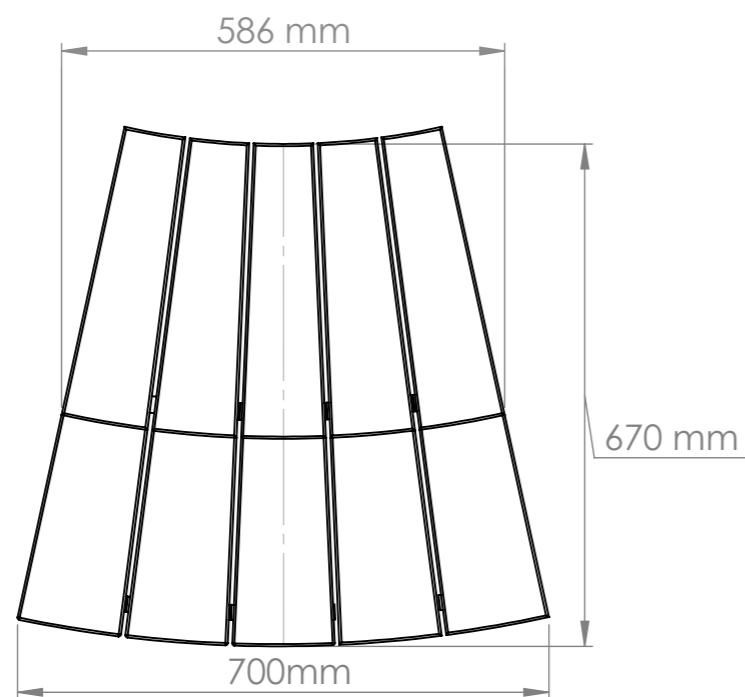

General info

SECTION B-B

SECTION A-A

Model	A	B
1600	1600	1800
1800	1800	2000
2000	2000	2200
2200	2200	2400

Wooden edge

SECTION C-C

SCALE 1 : 10

Model	Size (A)	Size (B)
1600	1570	1850
1800	1770	2050
2000	1970	2250
2200	2170	2450

Wooden lid

WILD TUBS

Model	Size (A)
1,6m	1850
1,8m	2050
2,0m	2250
2,2m	2450

Delivery info

MODEL	SIZE (A)	Insulated bottom SIZE (A)	SIZE (B)	SIZE (C)
1,6m	1140 +/-20	Size A +70	1950	1850
1,8m	1140 +/-20	Size A +70	2150	2050
2,0m	1140 +/-20	Size A +70	2350	2250
2,2m	1140 +/-20	Size A +70	2550	2450

External heater

Model	A
22 kw	50cm
28 kw	75cm
35 kw	100 cm

External water tap and stove connections

Ladder 1

Ladder 2

Type 1 stairs

Type 2 stairs

Wooden boxes for spa systems storage

WILD TUBS

Model	Wooden box
wooden box for filtration	A: 850mm B: 700mm C: 650mm
wooden box for filtration + electric heater	A: 850mm B: 700mm C: 750mm
wooden box for filtration + air massage	A: Height of the hot tub B: 700mm C: 750mm
wooden box for filtration + air massage+hidro massage	A: Height of the hot tub B: 750mm C: 800mm
wooden box for electric heater	A: 800mm B: 600mm C: 600mm
wooden box for air massage	A: Height of the hot tub B: 450mm C: 750mm