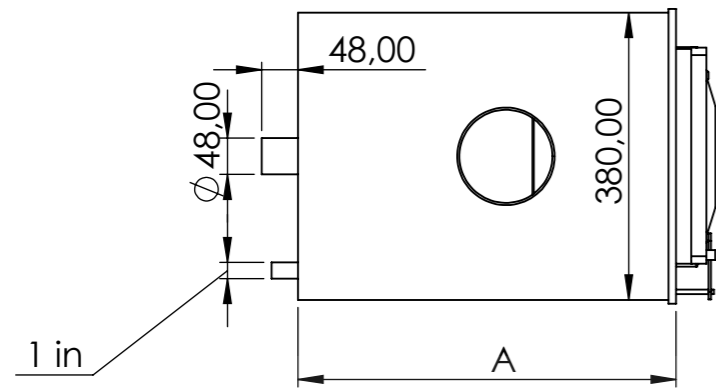

General info

SECTION B-B

SECTION A-A

Model	A	B
1600	1600	1800
1800	1800	2000
2000	2000	2200
2200	2200	2400

Wooden edge

SECTION C-C

SCALE 1 : 10

Model	Size (A)	Size (B)
1600	1570	1850
1800	1770	2050
2000	1970	2250
2200	2170	2450

Wooden lid

WILD TUBS

Model	Size (A)
1,6m	1850
1,8m	2050
2,0m	2250
2,2m	2450

Delivery info

MODEL	SIZE (A)	Insulated bottom SIZE (A)	SIZE (B)	SIZE (C)
1,6m	1140 +/-20	Size A +70	1950	1850
1,8m	1140 +/-20	Size A +70	2150	2050
2,0m	1140 +/-20	Size A +70	2350	2250
2,2m	1140 +/-20	Size A +70	2550	2450

External heater

Model	A
22 kw	50cm
28 kw	75cm
35 kw	100 cm

External water tap and stove connections

Ladder 1

Ladder 2

Type 1 stairs

Type 2 stairs

Wooden boxes for spa systems storage

WILD TUBS

Model	Wooden box
wooden box for filtration	A: 850mm B: 700mm C: 650mm
wooden box for filtration + electric heater	A: 850mm B: 700mm C: 750mm
wooden box for filtration + air massage	A: Height of the hot tub B: 700mm C: 750mm
wooden box for filtration + air massage+hidro massage	A: Height of the hot tub B: 750mm C: 800mm
wooden box for electric heater	A: 800mm B: 600mm C: 600mm
wooden box for air massage	A: Height of the hot tub B: 450mm C: 750mm