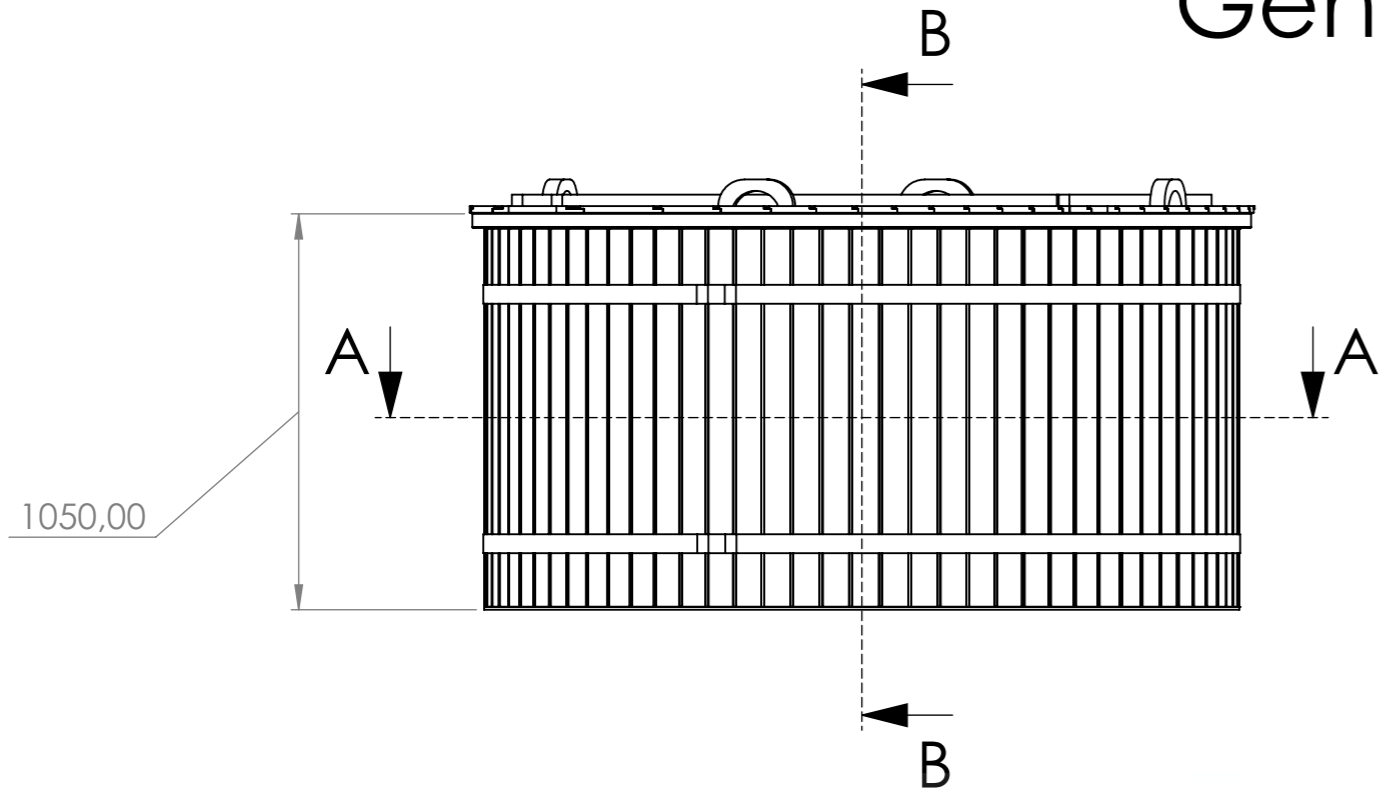

General info

SECTION B-B