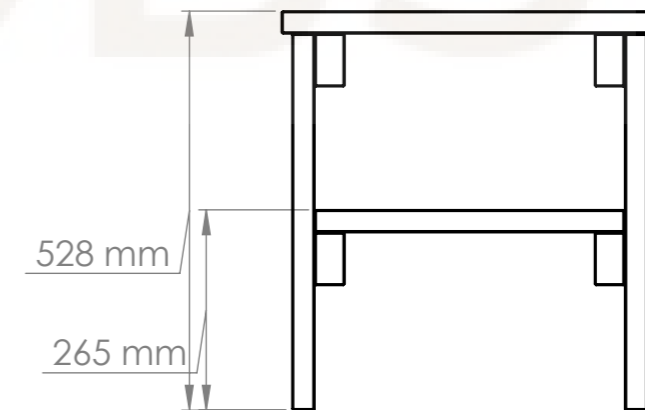

General info

SECTION B-B

SECTION A-A

Model	A	B
1600	1600	1800
1800	1800	2000
2000	2000	2200
2200	2200	2400

Wooden edge

SECTION C-C

SCALE 1 : 10

Model	Size (A)	Size (B)
1600	1570	1850
1800	1770	2050
2000	1970	2250
2200	2170	2450

Wooden lid

WILD TUBS

Model	Size (A)
1,6m	1850
1,8m	2050
2,0m	2250
2,2m	2450

Delivery info

MODEL	SIZE (A)	Insulated bottom SIZE (A)	SIZE (B)	SIZE (C)
1,6m	1140 +/-20	Size A +70	1950	1850
1,8m	1140 +/-20	Size A +70	2150	2050
2,0m	1140 +/-20	Size A +70	2350	2250
2,2m	1140 +/-20	Size A +70	2550	2450

External heater

Model	A
22 kw	50cm
28 kw	75cm
35 kw	100 cm

External water tap and stove connections

Ladder 1

Ladder 2

Type 1 stairs

Type 2 stairs

Wooden boxes for spa systems storage

WILD TUBS

Model	Wooden box
wooden box for filtration	A: 850mm B: 700mm C: 650mm
wooden box for filtration + electric heater	A: 850mm B: 700mm C: 750mm
wooden box for filtration + air massage	A: Height of the hot tub B: 700mm C: 750mm
wooden box for filtration + air massage+hidro massage	A: Height of the hot tub B: 750mm C: 800mm
wooden box for electric heater	A: 800mm B: 600mm C: 600mm
wooden box for air massage	A: Height of the hot tub B: 450mm C: 750mm