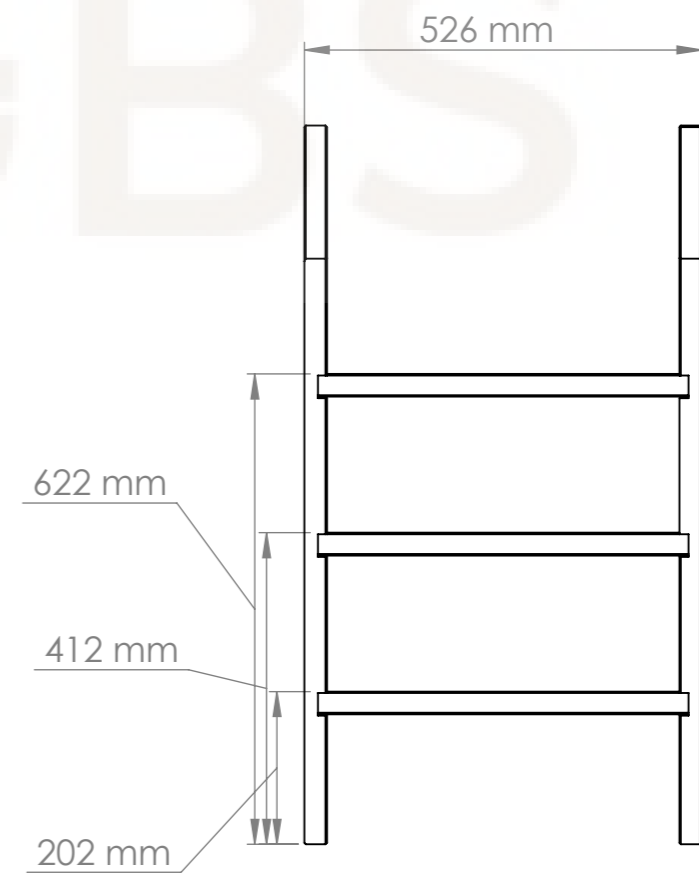

General info

SECTION B-B

SECTION A-A

Model	A	B
1600	1600	1800
1800	1800	2000
2000	2000	2200
2200	2200	2400

Wooden edge

SECTION C-C

SCALE 1 : 10

Model	Size (A)	Size (B)
1600	1570	1850
1800	1770	2050
2000	1970	2250
2200	2170	2450

Wooden lid

WILD TUBS

Model	Size (A)
1,6m	1850
1,8m	2050
2,0m	2250
2,2m	2450

Delivery info

MODEL	SIZE (A)	Insulated bottom SIZE (A)	SIZE (B)	SIZE (C)
1,6m	1140 +/-20	Size A +70	1950	1850
1,8m	1140 +/-20	Size A +70	2150	2050
2,0m	1140 +/-20	Size A +70	2350	2250
2,2m	1140 +/-20	Size A +70	2550	2450

External heater

Model	A
22 kw	50cm
28 kw	75cm
35 kw	100 cm

External water tap and stove connections

Ladder 1

Ladder 2

Type 1 stairs

Type 2 stairs

Wooden boxes for spa systems storage

WILD TUBS

Model	Wooden box
wooden box for filtration	A: 850mm B: 700mm C: 650mm
wooden box for filtration + electric heater	A: 850mm B: 700mm C: 750mm
wooden box for filtration + air massage	A: Height of the hot tub B: 700mm C: 750mm
wooden box for filtration + air massage+hidro massage	A: Height of the hot tub B: 750mm C: 800mm
wooden box for electric heater	A: 800mm B: 600mm C: 600mm
wooden box for air massage	A: Height of the hot tub B: 450mm C: 750mm