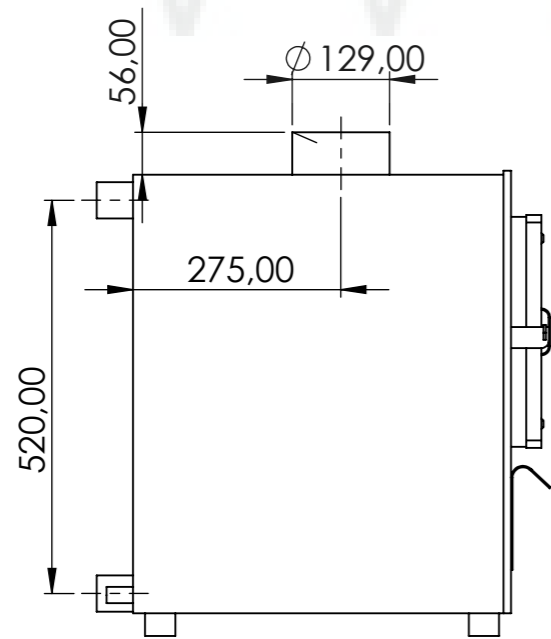

General info

SECTION B-B

SECTION A-A

Model	A	B
1600	1600	1800
1800	1800	2000
2000	2000	2200
2200	2200	2400

Wooden edge

SECTION C-C

SCALE 1 : 10

Model	Size (A)	Size (B)
1600	1570	1850
1800	1770	2050
2000	1970	2250
2200	2170	2450

Wooden lid

WILD TUBS

Model	Size (A)
1,6m	1850
1,8m	2050
2,0m	2250
2,2m	2450

Delivery info

MODEL	SIZE (A)	Insulated bottom SIZE (A)	SIZE (B)	SIZE (C)
1,6m	1140 +/-20	Size A +70	1950	1850
1,8m	1140 +/-20	Size A +70	2150	2050
2,0m	1140 +/-20	Size A +70	2350	2250
2,2m	1140 +/-20	Size A +70	2550	2450

External heater

Model	A
22 kw	50cm
28 kw	75cm
35 kw	100 cm

External water tap and stove connections

Ladder 1

Ladder 2

Type 1 stairs

Type 2 stairs

Wooden boxes for spa systems storage

WILD TUBS

Model	Wooden box
wooden box for filtration	A: 850mm B: 700mm C: 650mm
wooden box for filtration + electric heater	A: 850mm B: 700mm C: 750mm
wooden box for filtration + air massage	A: Height of the hot tub B: 700mm C: 750mm
wooden box for filtration + air massage+hidro massage	A: Height of the hot tub B: 750mm C: 800mm
wooden box for electric heater	A: 800mm B: 600mm C: 600mm
wooden box for air massage	A: Height of the hot tub B: 450mm C: 750mm