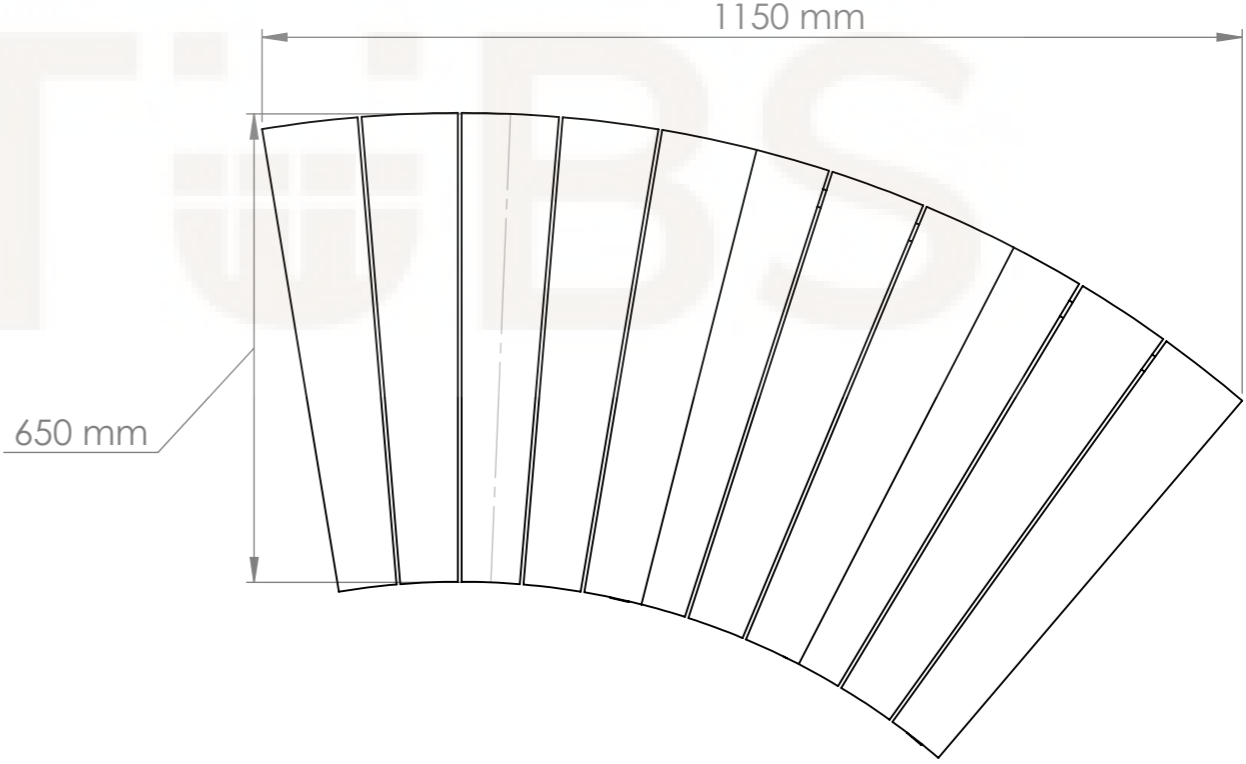

General info

SECTION B-B

SECTION A-A

Model	A	B
1600	1600	1800
1800	1800	2000
2000	2000	2200
2200	2200	2400

Wooden edge

SECTION C-C

SCALE 1 : 10

Model	Size (A)	Size (B)
1600	1570	1850
1800	1770	2050
2000	1970	2250
2200	2170	2450

Wooden lid

WILD TUBS

Model	Size (A)
1,6m	1850
1,8m	2050
2,0m	2250
2,2m	2450

Delivery info

MODEL	SIZE (A)	Insulated bottom SIZE (A)	SIZE (B)	SIZE (C)
1,6m	1140 +/-20	Size A +70	1950	1850
1,8m	1140 +/-20	Size A +70	2150	2050
2,0m	1140 +/-20	Size A +70	2350	2250
2,2m	1140 +/-20	Size A +70	2550	2450

External heater

Model	A
22 kw	50cm
28 kw	75cm
35 kw	100 cm

External water tap and stove connections

Ladder 1

Ladder 2

Type 1 stairs

Type 2 stairs

Wooden boxes for spa systems storage

WILD TUBS

Model	Wooden box
wooden box for filtration	A: 850mm B: 700mm C: 650mm
wooden box for filtration + electric heater	A: 850mm B: 700mm C: 750mm
wooden box for filtration + air massage	A: Height of the hot tub B: 700mm C: 750mm
wooden box for filtration + air massage+hidro massage	A: Height of the hot tub B: 750mm C: 800mm
wooden box for electric heater	A: 800mm B: 600mm C: 600mm
wooden box for air massage	A: Height of the hot tub B: 450mm C: 750mm