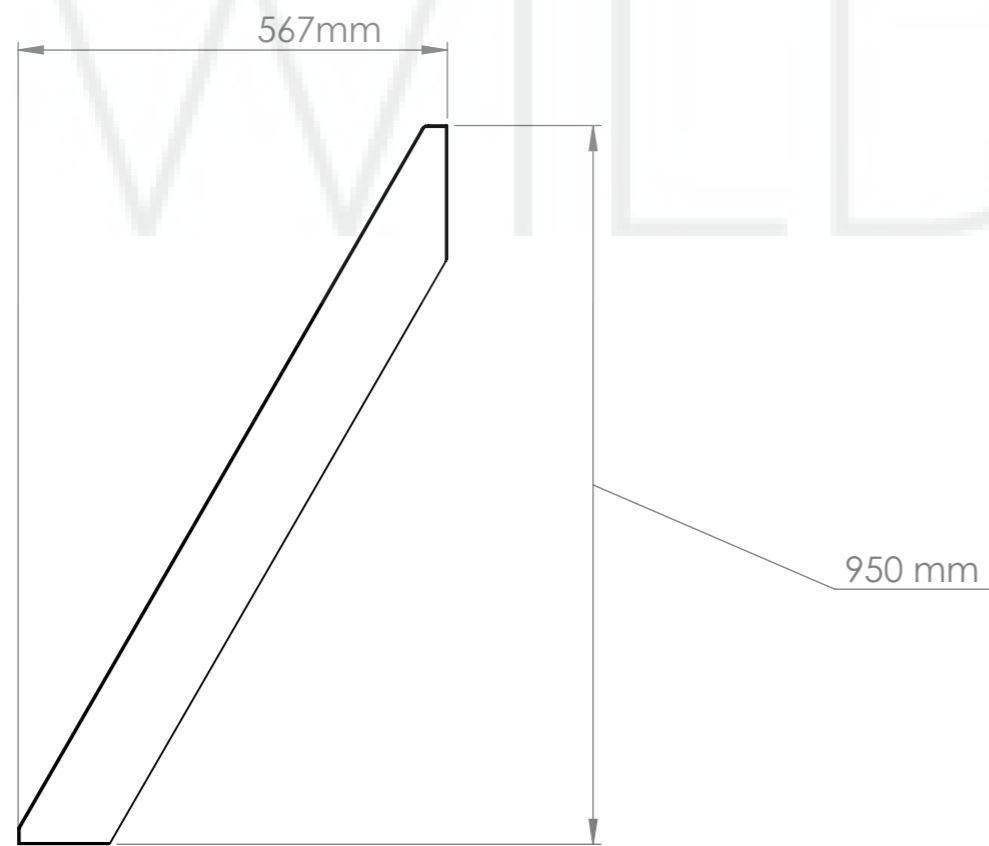

General info

SECTION B-B

SECTION A-A

Model	A	B
1600	1600	1800
1800	1800	2000
2000	2000	2200
2200	2200	2400

Wooden edge

SECTION C-C

SCALE 1 : 10

Model	Size (A)	Size (B)
1600	1570	1850
1800	1770	2050
2000	1970	2250
2200	2170	2450

Wooden lid

WILD TUBS

Model	Size (A)
1,6m	1850
1,8m	2050
2,0m	2250
2,2m	2450

Delivery info

MODEL	SIZE (A)	Insulated bottom SIZE (A)	SIZE (B)	SIZE (C)
1,6m	1140 +/-20	Size A +70	1950	1850
1,8m	1140 +/-20	Size A +70	2150	2050
2,0m	1140 +/-20	Size A +70	2350	2250
2,2m	1140 +/-20	Size A +70	2550	2450

External heater

Model	A
22 kw	50cm
28 kw	75cm
35 kw	100 cm

External water tap and stove connections

Ladder 1

Ladder 2

Type 1 stairs

Type 2 stairs

Wooden boxes for spa systems storage

WILD TUBS

Model	Wooden box
wooden box for filtration	A: 850mm B: 700mm C: 650mm
wooden box for filtration + electric heater	A: 850mm B: 700mm C: 750mm
wooden box for filtration + air massage	A: Height of the hot tub B: 700mm C: 750mm
wooden box for filtration + air massage+hidro massage	A: Height of the hot tub B: 750mm C: 800mm
wooden box for electric heater	A: 800mm B: 600mm C: 600mm
wooden box for air massage	A: Height of the hot tub B: 450mm C: 750mm