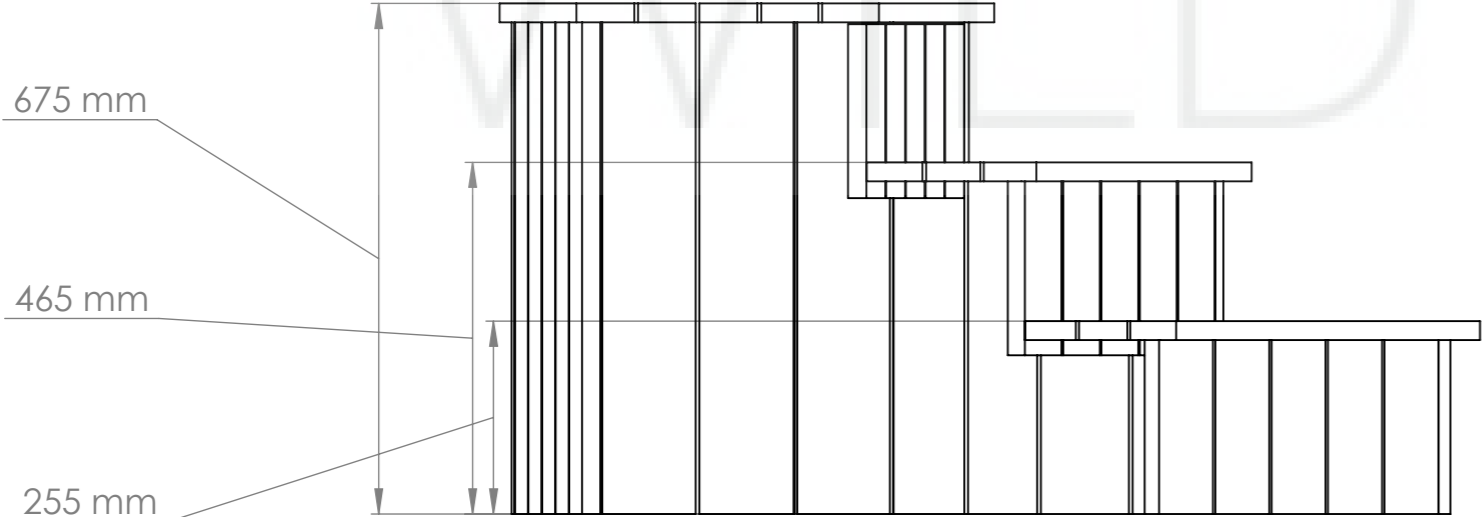

General info

SECTION B-B

SECTION A-A

Model	A	B
1600	1600	1800
1800	1800	2000
2000	2000	2200
2200	2200	2400

Wooden edge

SECTION C-C

SCALE 1 : 10

Model	Size (A)	Size (B)
1600	1570	1850
1800	1770	2050
2000	1970	2250
2200	2170	2450

Wooden lid

WILD TUBS

Model	Size (A)
1,6m	1850
1,8m	2050
2,0m	2250
2,2m	2450

Delivery info

MODEL	SIZE (A)	Insulated bottom SIZE (A)	SIZE (B)	SIZE (C)
1,6m	1140 +/-20	Size A +70	1950	1850
1,8m	1140 +/-20	Size A +70	2150	2050
2,0m	1140 +/-20	Size A +70	2350	2250
2,2m	1140 +/-20	Size A +70	2550	2450

External heater

Model	A
22 kw	50cm
28 kw	75cm
35 kw	100 cm

External water tap and stove connections

Ladder 1

Ladder 2

Type 1 stairs

Type 2 stairs

Wooden boxes for spa systems storage

WILD TUBS

Model	Wooden box
wooden box for filtration	A: 850mm B: 700mm C: 650mm
wooden box for filtration + electric heater	A: 850mm B: 700mm C: 750mm
wooden box for filtration + air massage	A: Height of the hot tub B: 700mm C: 750mm
wooden box for filtration + air massage+hidro massage	A: Height of the hot tub B: 750mm C: 800mm
wooden box for electric heater	A: 800mm B: 600mm C: 600mm
wooden box for air massage	A: Height of the hot tub B: 450mm C: 750mm