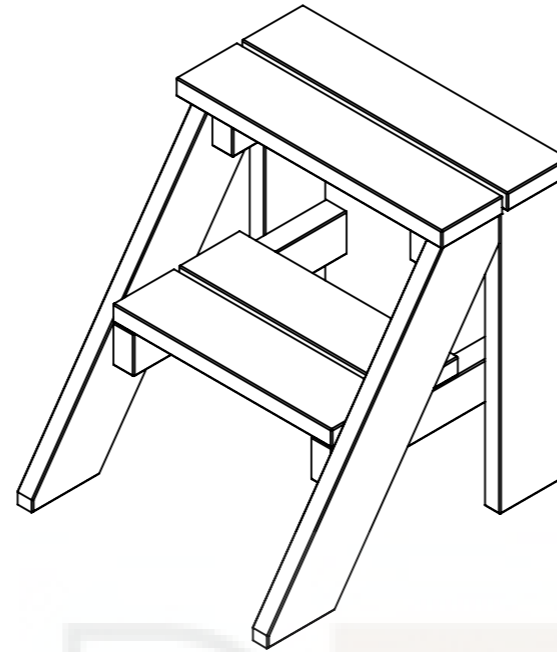

Wooden lid

WILD TUBS

Model	Size (A)
1,6m	1850
1,8m	2050
2,0m	2250
2,2m	2450

Delivery info

MODEL	SIZE (A)	Insulated bottom SIZE (A)	SIZE (B)	SIZE (C)
1,6m	1140 +/-20	Size A +70	1950	1850
1,8m	1140 +/-20	Size A +70	2150	2050
2,0m	1140 +/-20	Size A +70	2350	2250
2,2m	1140 +/-20	Size A +70	2550	2450

External heater

Model	A
22 kw	50cm
28 kw	75cm
35 kw	100 cm

External water tap and stove connections

Ladder 1

Ladder 2

Type 1 stairs

Type 2 stairs

Wooden boxes for spa systems storage

WILD TUBS

Model	Wooden box
wooden box for filtration	A: 850mm B: 700mm C: 650mm
wooden box for filtration + electric heater	A: 850mm B: 700mm C: 750mm
wooden box for filtration + air massage	A: Height of the hot tub B: 700mm C: 750mm
wooden box for filtration + air massage+hidro massage	A: Height of the hot tub B: 750mm C: 800mm
wooden box for electric heater	A: 800mm B: 600mm C: 600mm
wooden box for air massage	A: Height of the hot tub B: 450mm C: 750mm