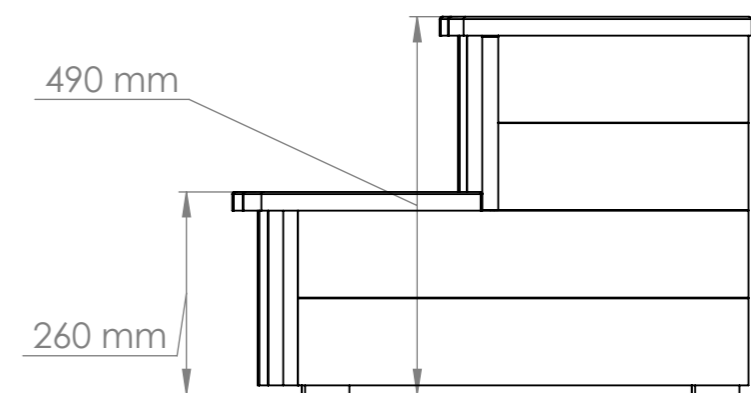

General info

SECTION B-B

SECTION A-A

Model	A	B
1600	1600	1800
1800	1800	2000
2000	2000	2200
2200	2200	2400

Wooden edge

SECTION C-C

SCALE 1 : 10

Model	Size (A)	Size (B)
1600	1570	1850
1800	1770	2050
2000	1970	2250
2200	2170	2450

Wooden lid

WILD TUBS

Model	Size (A)
1,6m	1850
1,8m	2050
2,0m	2250
2,2m	2450

Delivery info

MODEL	SIZE (A)	Insulated bottom SIZE (A)	SIZE (B)	SIZE (C)
1,6m	1140 +/-20	Size A +70	1950	1850
1,8m	1140 +/-20	Size A +70	2150	2050
2,0m	1140 +/-20	Size A +70	2350	2250
2,2m	1140 +/-20	Size A +70	2550	2450

External heater

Model	A
22 kw	50cm
28 kw	75cm
35 kw	100 cm

External water tap and stove connections

Ladder 1

Ladder 2

Type 1 stairs

Type 2 stairs

Wooden boxes for spa systems storage

WILD TUBS

Model	Wooden box
wooden box for filtration	A: 850mm B: 700mm C: 650mm
wooden box for filtration + electric heater	A: 850mm B: 700mm C: 750mm
wooden box for filtration + air massage	A: Height of the hot tub B: 700mm C: 750mm
wooden box for filtration + air massage+hidro massage	A: Height of the hot tub B: 750mm C: 800mm
wooden box for electric heater	A: 800mm B: 600mm C: 600mm
wooden box for air massage	A: Height of the hot tub B: 450mm C: 750mm