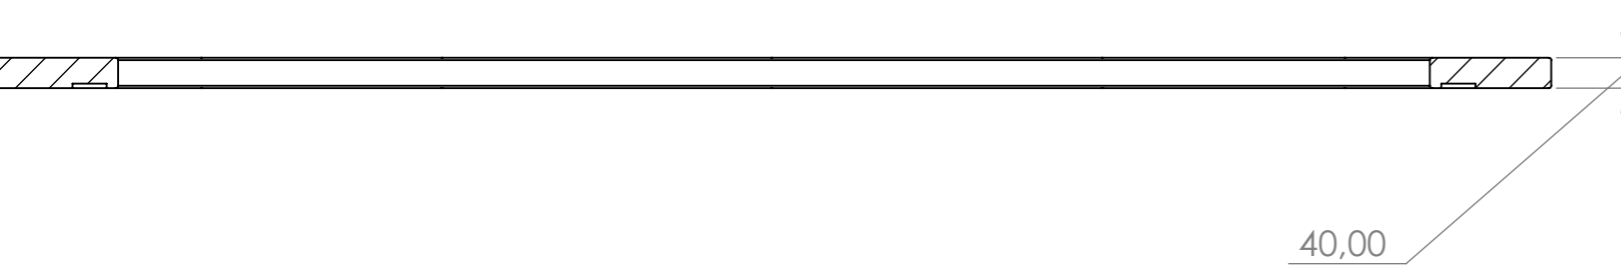

HOT TUB MODEL	1600	1800	2000	2200
Suitable for persons	4-6	6-8	8-10	10-12
water capacity	1700 l	2100 l	2700 l	3300 l
water capacity with closed benches	1450 l	1850 l	2300 l	2850 l
Total weight of the hot tub	180 kg	210 kg	240 kg	260 kg

General info

SECTION B-B

SECTION A-A

Model	A	B
1600	1600	1800
1800	1800	2000
2000	2000	2200
2200	2200	2400

Wooden edge

SECTION C-C

SCALE 1 : 10

Model	Size (A)	Size (B)
1600	1570	1850
1800	1770	2050
2000	1970	2250
2200	2170	2450

Wooden lid

WILD TUBS

Model	Size (A)
1,6m	1850
1,8m	2050
2,0m	2250
2,2m	2450

Delivery info

MODEL	SIZE (A)	Insulated bottom SIZE (A)	SIZE (B)	SIZE (C)
1,6m	1140 +/-20	Size A +70	1950	1850
1,8m	1140 +/-20	Size A +70	2150	2050
2,0m	1140 +/-20	Size A +70	2350	2250
2,2m	1140 +/-20	Size A +70	2550	2450