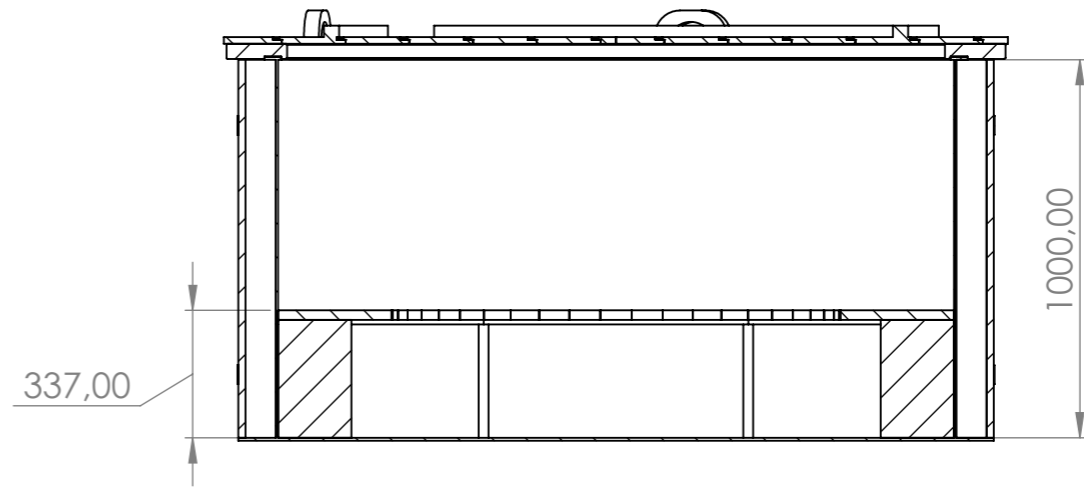

WILD TUBS

Round polypropylene hot tub

EN: THE MEASUREMENTS SHOWN IN THE DRAWINGS ARE FOR INFORMATIONAL PURPOSES AND MAY NOT CORRESPOND TO THE DIMENSIONS OF THE MANUFACTURED PRODUCT, AS ALL PRODUCTS ARE HANDMADE. IF IT IS NECESSARY TO KEEP SOME DIMENSIONS ACCURATE, THIS SHOULD BE INDICATED AT THE TIME OF ORDERING.

HOT TUB MODEL	1600	1800	2000	2200
Suitable for persons	4-6	6-8	8-10	10-12
water capacity	1700 l	2100 l	2700 l	3300 l
water capacity with closed benches	1450 l	1850 l	2300 l	2850 l
Total weight of the hot tub	180 kg	210 kg	240 kg	260 kg

General info

SECTION B-B

SECTION A-A

Model	A	B
1600	1600	1800
1800	1800	2000
2000	2000	2200
2200	2200	2400

Wooden edge

SECTION C-C

SCALE 1 : 10

Model	Size (A)	Size (B)
1600	1570	1850
1800	1770	2050
2000	1970	2250
2200	2170	2450

Wooden lid

WILD TUBS

Model	Size (A)
1,6m	1850
1,8m	2050
2,0m	2250
2,2m	2450

Delivery info

MODEL	SIZE (A)	Insulated bottom SIZE (A)	SIZE (B)	SIZE (C)
1,6m	1140 +/-20	Size A +70	1950	1850
1,8m	1140 +/-20	Size A +70	2150	2050
2,0m	1140 +/-20	Size A +70	2350	2250
2,2m	1140 +/-20	Size A +70	2550	2450