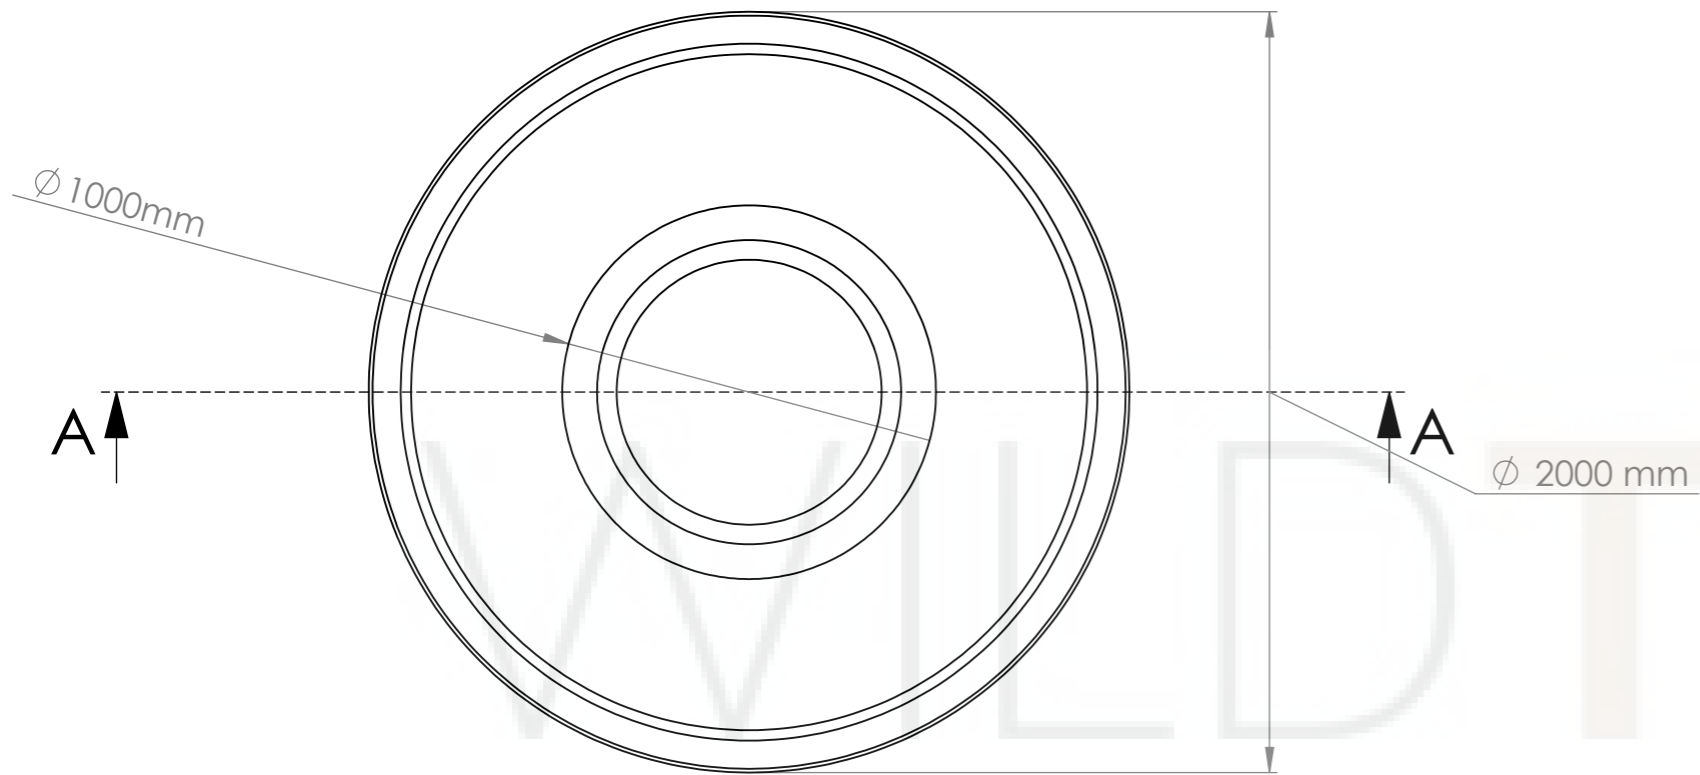

General info

Inside diameter	1800 mm
Outside diameter	2000 mm
Height inner	850/950 mm
Height outer	950/1050 mm
Width of the benches	340 mm
height of the benches	350 mm
Bottom circle diameter	790 mm
Fiberglass edge width	100 mm

General info (2) Hot tub base

Fiberglass Lid

Diameter	2030 mm
Weight	30 kg

Insulated leather lid

Diameter	2000 mm
Side leather overlay	50 mm
Weight	15 kg
Insulation thickness	70-100 mm

Delivery info

Height	2200 mm
Width	1300 mm / with leather lid 1150
Length	2100 mm
Weight	150-180 kg

External heater

Model	A
22 kw	50cm
28 kw	75cm
35 kw	100 cm

WILDT & BS

External water tap and stove connections

External tap (AISI 316) diameter	1 inch
Chimney length	2000 mm

Ladder 1

Ladder 2

Type 1 stairs

Type 2 stairs

Wooden boxes for spa systems storage

WILD TUBS

Model	Wooden box
wooden box for filtration	A: 850mm B: 700mm C: 650mm
wooden box for filtration + electric heater	A: 850mm B: 700mm C: 750mm
wooden box for electric heater	A: 800mm B: 600mm C: 600mm