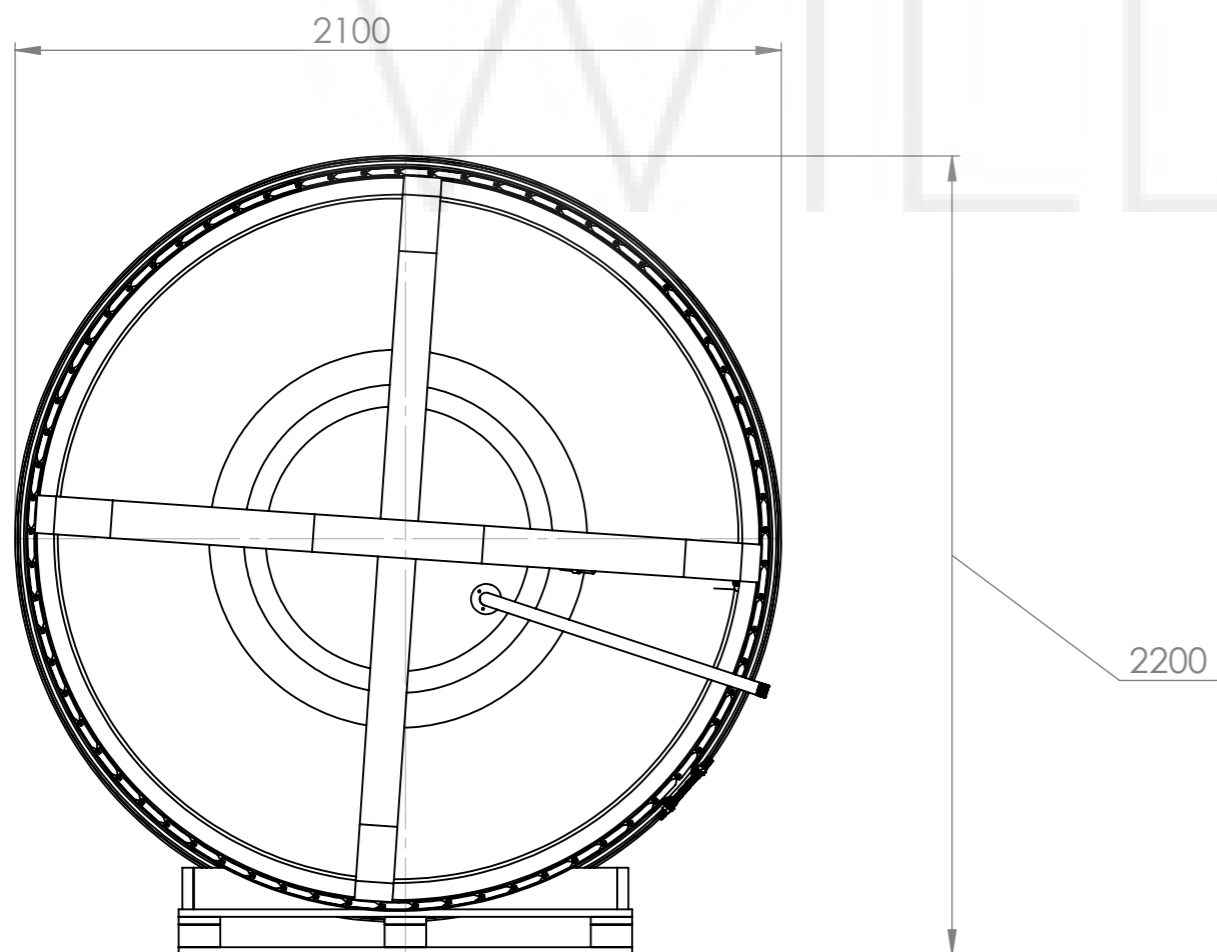

General info

Inside diameter	1800 mm
Outside diameter	2000 mm
Height inner	850/950 mm
Height outer	950/1050 mm
Width of the benches	340 mm
height of the benches	350 mm
Bottom circle diameter	790 mm
Fiberglass edge width	100 mm

General info (2) Hot tub base

Fiberglass Lid

Diameter	2030 mm
Weight	30 kg

Insulated leather lid

Diameter	2000 mm
Side leather overlay	50 mm
Weight	15 kg
Insulation thickness	70-100 mm

Delivery info

Height	2200 mm
Width	1300 mm / with leather lid 1150
Length	2100 mm
Weight	150-180 kg

External heater

Model	A
22 kw	50cm
28 kw	75cm
35 kw	100 cm

WILDT & BS

External water tap and stove connections

External tap (AISI 316) diameter	1 inch
Chimney length	2000 mm

Ladder 1

Ladder 2

Type 1 stairs

Type 2 stairs

Wooden boxes for spa systems storage

WILD TUBS

Model	Wooden box
wooden box for filtration	A: 850mm B: 700mm C: 650mm
wooden box for filtration + electric heater	A: 850mm B: 700mm C: 750mm
wooden box for electric heater	A: 800mm B: 600mm C: 600mm