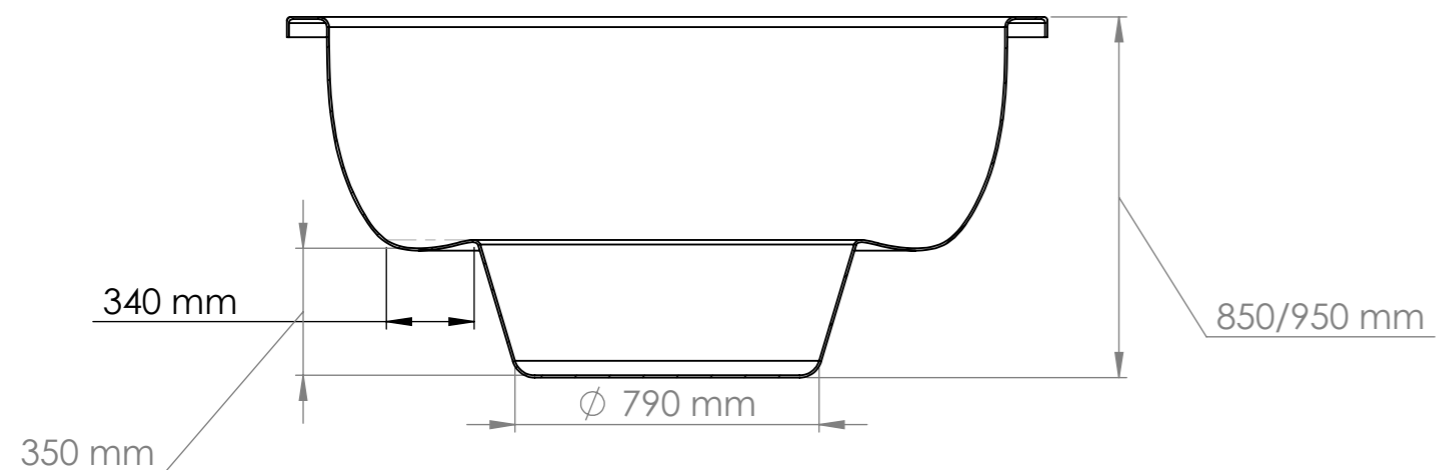

General info

Inside diameter	1800 mm
Outside diameter	2000 mm
Height inner	850/950 mm
Height outer	950/1050 mm
Width of the benches	340 mm
height of the benches	350 mm
Bottom circle diameter	790 mm
Fiberglass edge width	100 mm

General info (2) Hot tub base

Fiberglass Lid

Diameter	2030 mm
Weight	30 kg

Insulated leather lid

Diameter	2000 mm
Side leather overlay	50 mm
Weight	15 kg
Insulation thickness	70-100 mm

Delivery info

Height	2200 mm
Width	1300 mm / with leather lid 1150
Length	2100 mm
Weight	150-180 kg

External heater

Model	A
22 kw	50cm
28 kw	75cm
35 kw	100 cm

WILDT & BS

External water tap and stove connections

External tap (AISI 316) diameter	1 inch
Chimney length	2000 mm

Ladder 1

Ladder 2

Type 1 stairs

Type 2 stairs

Wooden boxes for spa systems storage

WILD TUBS

Model	Wooden box
wooden box for filtration	A: 850mm B: 700mm C: 650mm
wooden box for filtration + electric heater	A: 850mm B: 700mm C: 750mm
wooden box for electric heater	A: 800mm B: 600mm C: 600mm