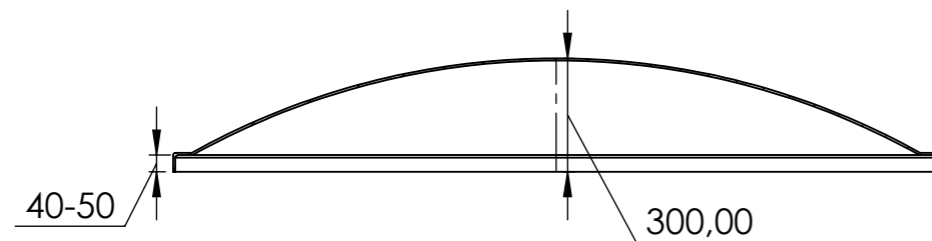

General info

Inside diameter	1800 mm
Outside diameter	2000 mm
Height inner	850/950 mm
Height outer	950/1050 mm
Width of the benches	340 mm
height of the benches	350 mm
Bottom circle diameter	790 mm
Fiberglass edge width	100 mm

General info (2) Hot tub base

Fiberglass Lid

Diameter	2030 mm
Weight	30 kg

Insulated leather lid

Diameter	2000 mm
Side leather overlay	50 mm
Weight	15 kg
Insulation thickness	70-100 mm

Delivery info

Height	2200 mm
Width	1300 mm / with leather lid 1150
Length	2100 mm
Weight	150-180 kg

External heater

Model	A
22 kw	50cm
28 kw	75cm
35 kw	100 cm

WILDT & BS

External water tap and stove connections

External tap (AISI 316) diameter	1 inch
Chimney length	2000 mm

Ladder 1

Ladder 2

Type 1 stairs

Type 2 stairs

Wooden boxes for spa systems storage

WILD TUBS

Model	Wooden box
wooden box for filtration	A: 850mm B: 700mm C: 650mm
wooden box for filtration + electric heater	A: 850mm B: 700mm C: 750mm
wooden box for electric heater	A: 800mm B: 600mm C: 600mm