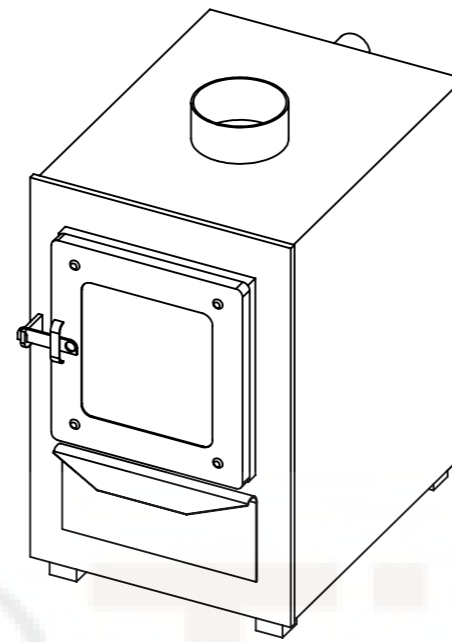

General info

Inside diameter	1800 mm
Outside diameter	2000 mm
Height inner	850/950 mm
Height outer	950/1050 mm
Width of the benches	340 mm
height of the benches	350 mm
Bottom circle diameter	790 mm
Fiberglass edge width	100 mm

General info (2) Hot tub base

Fiberglass Lid

Diameter	2030 mm
Weight	30 kg

Insulated leather lid

Diameter	2000 mm
Side leather overlay	50 mm
Weight	15 kg
Insulation thickness	70-100 mm

Delivery info

Height	2200 mm
Width	1300 mm / with leather lid 1150
Length	2100 mm
Weight	150-180 kg

External heater

Model	A
22 kw	50cm
28 kw	75cm
35 kw	100 cm

WILDT & BS

External water tap and stove connections

External tap (AISI 316) diameter	1 inch
Chimney length	2000 mm

Ladder 1

Ladder 2

Type 1 stairs

Type 2 stairs

Wooden boxes for spa systems storage

WILD TUBS

Model	Wooden box
wooden box for filtration	A: 850mm B: 700mm C: 650mm
wooden box for filtration + electric heater	A: 850mm B: 700mm C: 750mm
wooden box for electric heater	A: 800mm B: 600mm C: 600mm