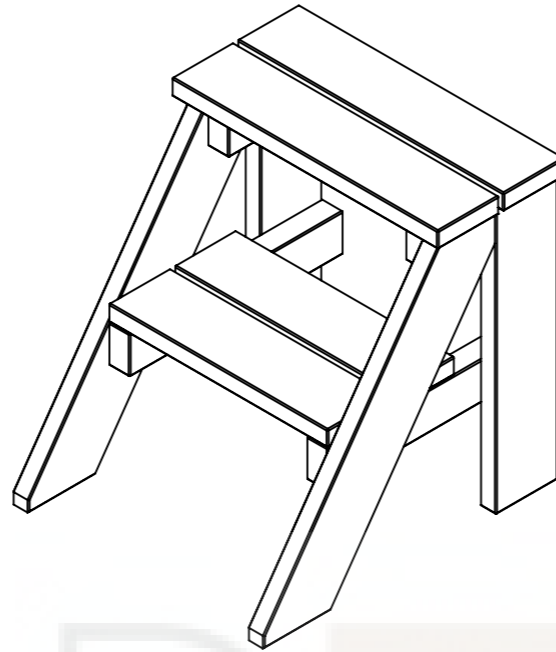

General info

Inside diameter	1800 mm
Outside diameter	2000 mm
Height inner	850/950 mm
Height outer	950/1050 mm
Width of the benches	340 mm
height of the benches	350 mm
Bottom circle diameter	790 mm
Fiberglass edge width	100 mm

General info (2) Hot tub base

Fiberglass Lid

Diameter	2030 mm
Weight	30 kg

Insulated leather lid

Diameter	2000 mm
Side leather overlay	50 mm
Weight	15 kg
Insulation thickness	70-100 mm

Delivery info

Height	2200 mm
Width	1300 mm / with leather lid 1150
Length	2100 mm
Weight	150-180 kg

External heater

Model	A
22 kw	50cm
28 kw	75cm
35 kw	100 cm

WILDT & BS

External water tap and stove connections

External tap (AISI 316) diameter	1 inch
Chimney length	2000 mm

Ladder 1

Ladder 2

Type 1 stairs

Type 2 stairs

Wooden boxes for spa systems storage

WILD TUBS

Model	Wooden box
wooden box for filtration	A: 850mm B: 700mm C: 650mm
wooden box for filtration + electric heater	A: 850mm B: 700mm C: 750mm
wooden box for electric heater	A: 800mm B: 600mm C: 600mm