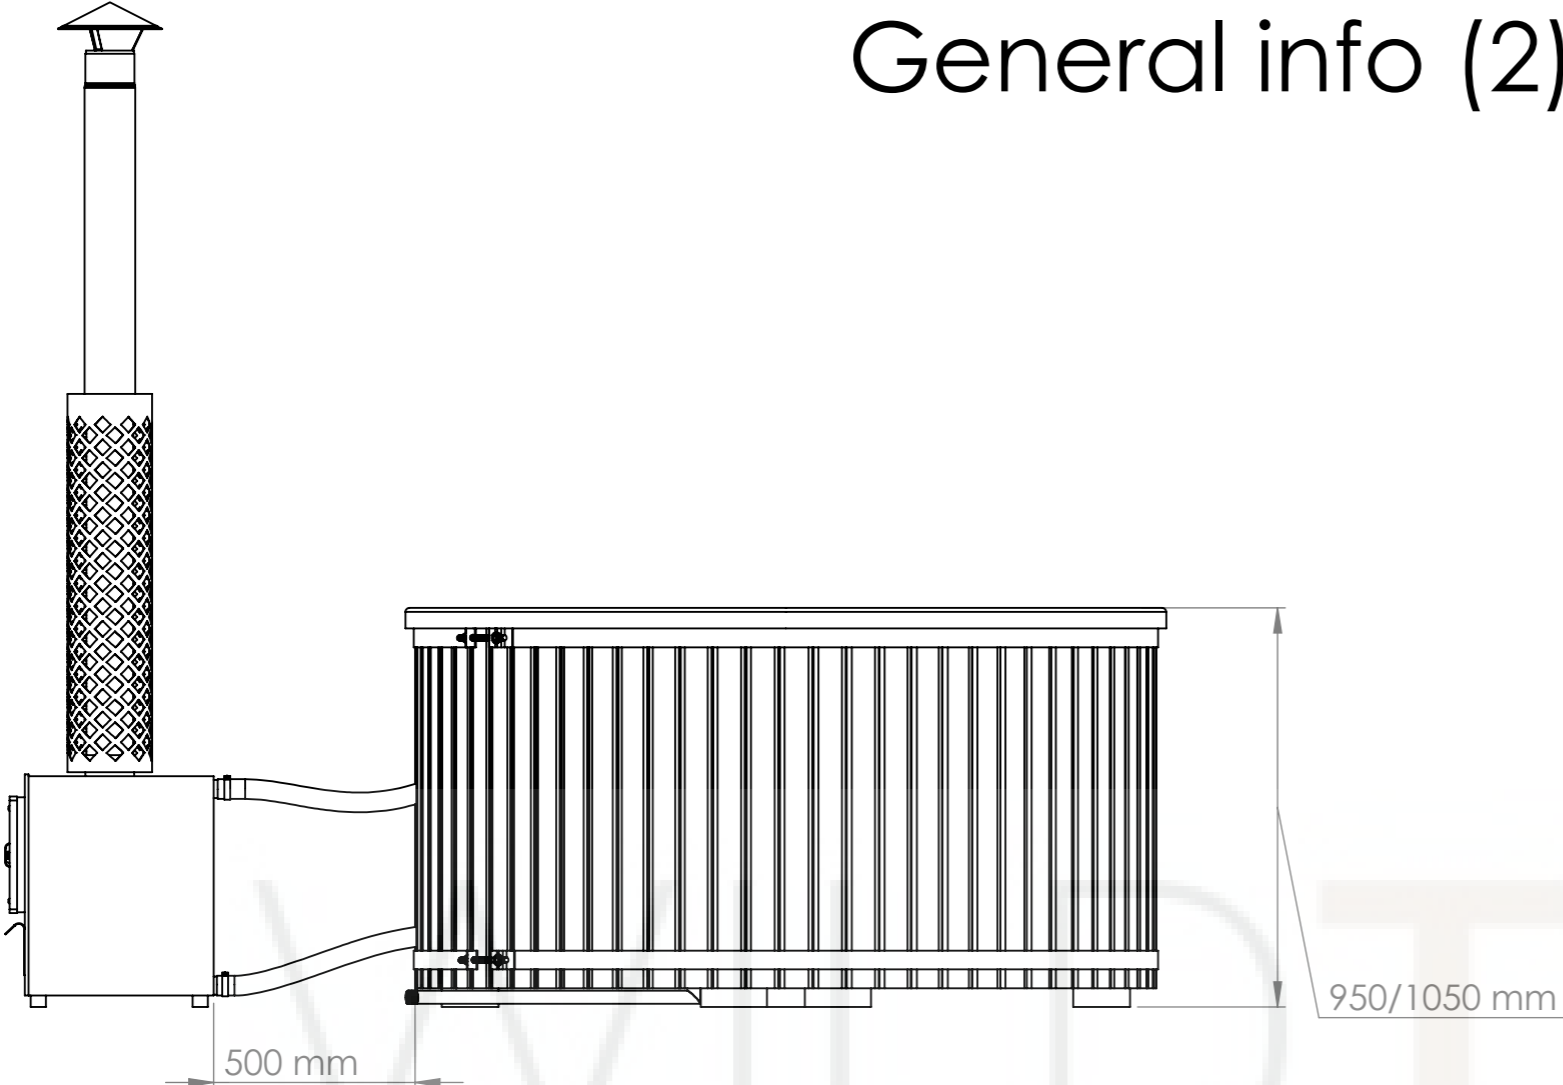

General info

Inside diameter	1800 mm
Outside diameter	2000 mm
Height inner	850/950 mm
Height outer	950/1050 mm
Width of the benches	340 mm
height of the benches	350 mm
Bottom circle diameter	790 mm
Fiberglass edge width	100 mm

General info (2) Hot tub base

Fiberglass Lid

Diameter	2030 mm
Weight	30 kg

Insulated leather lid

Diameter	2000 mm
Side leather overlay	50 mm
Weight	15 kg
Insulation thickness	70-100 mm

Delivery info

Height	2200 mm
Width	1300 mm / with leather lid 1150
Length	2100 mm
Weight	150-180 kg

External heater

Model	A
22 kw	50cm
28 kw	75cm
35 kw	100 cm

WILDT & BS

External water tap and stove connections

External tap (AISI 316) diameter	1 inch
Chimney length	2000 mm

Ladder 1

Ladder 2

Type 1 stairs

Type 2 stairs

Wooden boxes for spa systems storage

WILD TUBS

Model	Wooden box
wooden box for filtration	A: 850mm B: 700mm C: 650mm
wooden box for filtration + electric heater	A: 850mm B: 700mm C: 750mm
wooden box for electric heater	A: 800mm B: 600mm C: 600mm