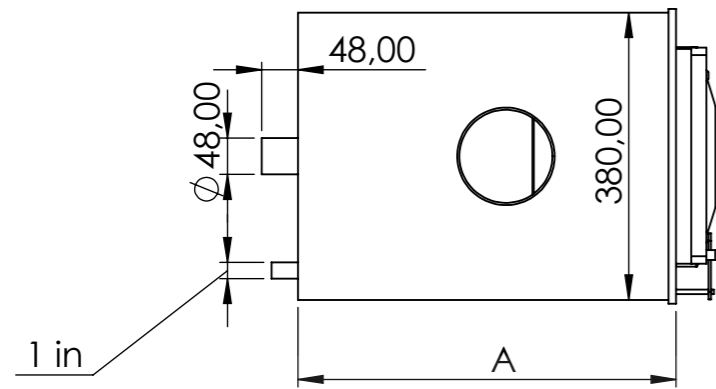

General info

Inside diameter	1800 mm
Outside diameter	2000 mm
Height inner	850/950 mm
Height outer	950/1050 mm
Width of the benches	340 mm
height of the benches	350 mm
Bottom circle diameter	790 mm
Fiberglass edge width	100 mm

General info (2) Hot tub base

Fiberglass Lid

Diameter	2030 mm
Weight	30 kg

Insulated leather lid

Diameter	2000 mm
Side leather overlay	50 mm
Weight	15 kg
Insulation thickness	70-100 mm

Delivery info

Height	2200 mm
Width	1300 mm / with leather lid 1150
Length	2100 mm
Weight	150-180 kg

External heater

Model	A
22 kw	50cm
28 kw	75cm
35 kw	100 cm

WILDT & BS

External water tap and stove connections

External tap (AISI 316) diameter	1 inch
Chimney length	2000 mm

Ladder 1

Ladder 2

Type 1 stairs

Type 2 stairs

Wooden boxes for spa systems storage

WILD TUBS

Model	Wooden box
wooden box for filtration	A: 850mm B: 700mm C: 650mm
wooden box for filtration + electric heater	A: 850mm B: 700mm C: 750mm
wooden box for electric heater	A: 800mm B: 600mm C: 600mm