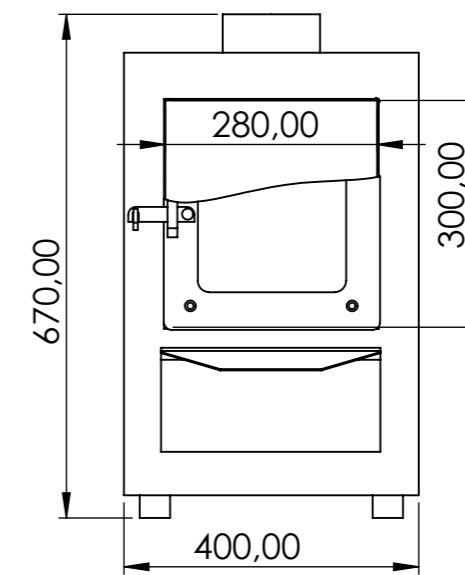

General info

Inside diameter	1800 mm
Outside diameter	2000 mm
Height inner	850/950 mm
Height outer	950/1050 mm
Width of the benches	340 mm
height of the benches	350 mm
Bottom circle diameter	790 mm
Fiberglass edge width	100 mm

General info (2) Hot tub base

Fiberglass Lid

Diameter	2030 mm
Weight	30 kg

Insulated leather lid

Diameter	2000 mm
Side leather overlay	50 mm
Weight	15 kg
Insulation thickness	70-100 mm

Delivery info

Height	2200 mm
Width	1300 mm / with leather lid 1150
Length	2100 mm
Weight	150-180 kg

External heater

Model	A
22 kw	50cm
28 kw	75cm
35 kw	100 cm

WILDT & BS

External water tap and stove connections

External tap (AISI 316) diameter	1 inch
Chimney length	2000 mm

Ladder 1

Ladder 2

Type 1 stairs

Type 2 stairs

Wooden boxes for spa systems storage

WILD TUBS

Model	Wooden box
wooden box for filtration	A: 850mm B: 700mm C: 650mm
wooden box for filtration + electric heater	A: 850mm B: 700mm C: 750mm
wooden box for electric heater	A: 800mm B: 600mm C: 600mm