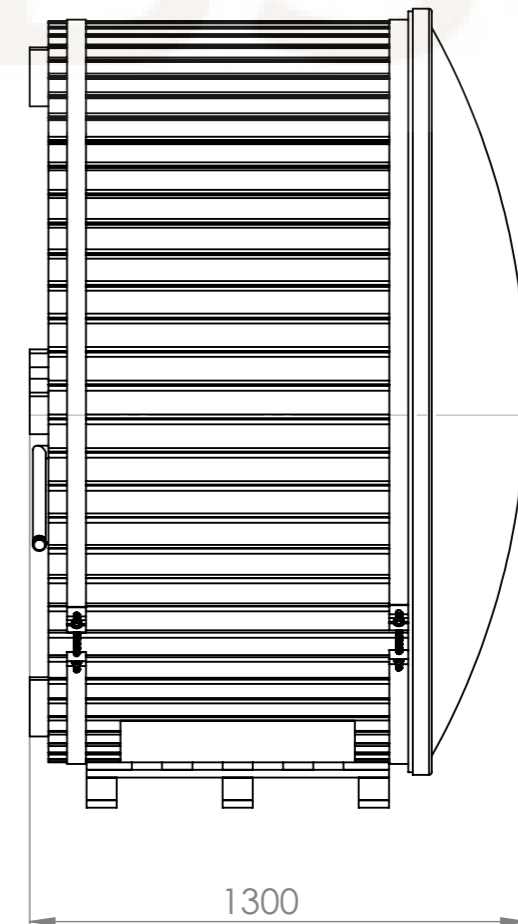

General info

Inside diameter	1800 mm
Outside diameter	2000 mm
Height inner	850/950 mm
Height outer	950/1050 mm
Width of the benches	340 mm
height of the benches	350 mm
Bottom circle diameter	790 mm
Fiberglass edge width	100 mm

General info (2) Hot tub base

Fiberglass Lid

Diameter	2030 mm
Weight	30 kg

Insulated leather lid

Diameter	2000 mm
Side leather overlay	50 mm
Weight	15 kg
Insulation thickness	70-100 mm

Delivery info

Height	2200 mm
Width	1300 mm / with leather lid 1150
Length	2100 mm
Weight	150-180 kg

External heater

Model	A
22 kw	50cm
28 kw	75cm
35 kw	100 cm

WILDT & BS

External water tap and stove connections

External tap (AISI 316) diameter	1 inch
Chimney length	2000 mm

Ladder 1

Ladder 2

Type 1 stairs

Type 2 stairs

Wooden boxes for spa systems storage

WILD TUBS

Model	Wooden box
wooden box for filtration	A: 850mm B: 700mm C: 650mm
wooden box for filtration + electric heater	A: 850mm B: 700mm C: 750mm
wooden box for electric heater	A: 800mm B: 600mm C: 600mm