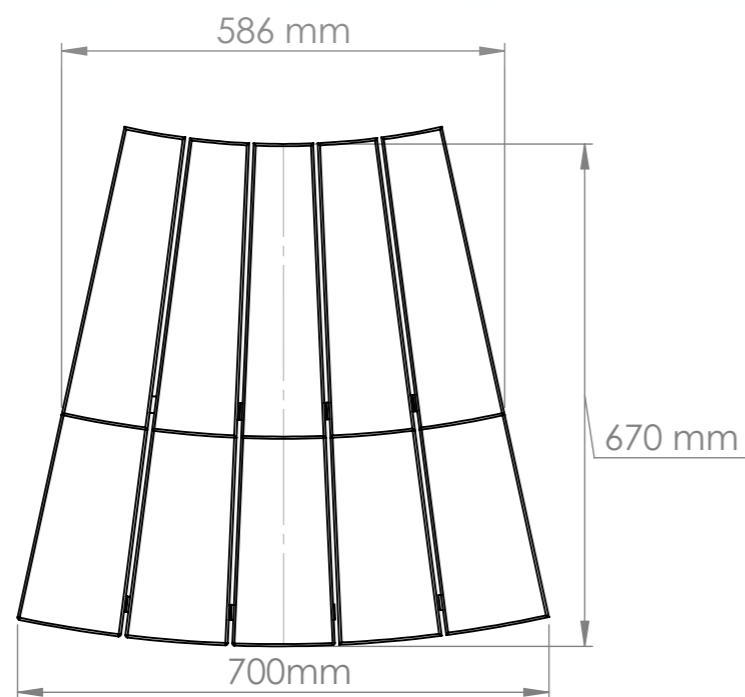

General info

Inside diameter	1800 mm
Outside diameter	2000 mm
Height inner	850/950 mm
Height outer	950/1050 mm
Width of the benches	340 mm
height of the benches	350 mm
Bottom circle diameter	790 mm
Fiberglass edge width	100 mm

General info (2) Hot tub base

Fiberglass Lid

Diameter	2030 mm
Weight	30 kg

Insulated leather lid

Diameter	2000 mm
Side leather overlay	50 mm
Weight	15 kg
Insulation thickness	70-100 mm

Delivery info

Height	2200 mm
Width	1300 mm / with leather lid 1150
Length	2100 mm
Weight	150-180 kg

External heater

Model	A
22 kw	50cm
28 kw	75cm
35 kw	100 cm

WILDT & BS

External water tap and stove connections

External tap (AISI 316) diameter	1 inch
Chimney length	2000 mm

Ladder 1

Ladder 2

Type 1 stairs

Type 2 stairs

Wooden boxes for spa systems storage

WILD TUBS

Model	Wooden box
wooden box for filtration	A: 850mm B: 700mm C: 650mm
wooden box for filtration + electric heater	A: 850mm B: 700mm C: 750mm
wooden box for electric heater	A: 800mm B: 600mm C: 600mm