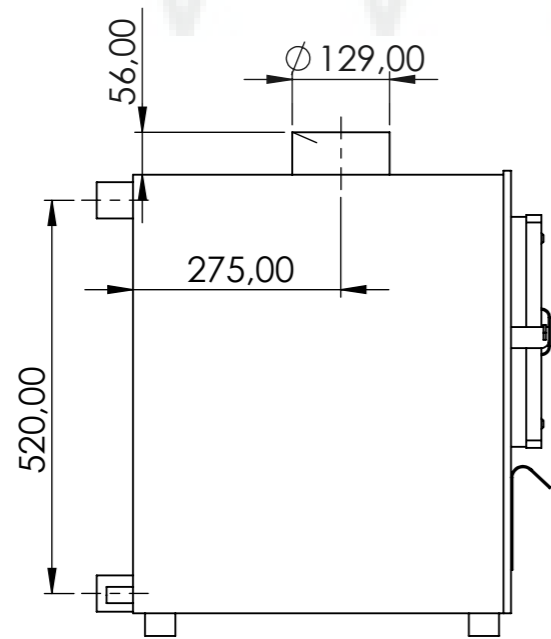

General info

Inside diameter	1800 mm
Outside diameter	2000 mm
Height inner	850/950 mm
Height outer	950/1050 mm
Width of the benches	340 mm
height of the benches	350 mm
Bottom circle diameter	790 mm
Fiberglass edge width	100 mm

General info (2) Hot tub base

Fiberglass Lid

Diameter	2030 mm
Weight	30 kg

Insulated leather lid

Diameter	2000 mm
Side leather overlay	50 mm
Weight	15 kg
Insulation thickness	70-100 mm

Delivery info

Height	2200 mm
Width	1300 mm / with leather lid 1150
Length	2100 mm
Weight	150-180 kg

External heater

Model	A
22 kw	50cm
28 kw	75cm
35 kw	100 cm

WILDT & BS

External water tap and stove connections

External tap (AISI 316) diameter	1 inch
Chimney length	2000 mm

Ladder 1

Ladder 2

Type 1 stairs

Type 2 stairs

Wooden boxes for spa systems storage

WILD TUBS

Model	Wooden box
wooden box for filtration	A: 850mm B: 700mm C: 650mm
wooden box for filtration + electric heater	A: 850mm B: 700mm C: 750mm
wooden box for electric heater	A: 800mm B: 600mm C: 600mm