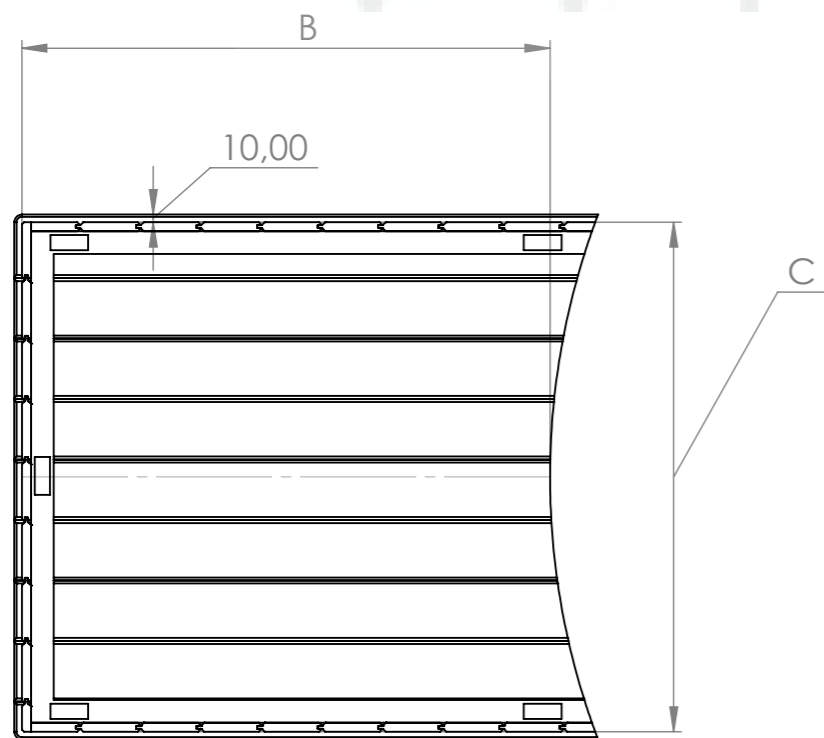

General info

Inside diameter	1800 mm
Outside diameter	2000 mm
Height inner	850/950 mm
Height outer	950/1050 mm
Width of the benches	340 mm
height of the benches	350 mm
Bottom circle diameter	790 mm
Fiberglass edge width	100 mm

General info (2) Hot tub base

Fiberglass Lid

Diameter	2030 mm
Weight	30 kg

Insulated leather lid

Diameter	2000 mm
Side leather overlay	50 mm
Weight	15 kg
Insulation thickness	70-100 mm

Delivery info

Height	2200 mm
Width	1300 mm / with leather lid 1150
Length	2100 mm
Weight	150-180 kg

External heater

Model	A
22 kw	50cm
28 kw	75cm
35 kw	100 cm

WILDT & BS

External water tap and stove connections

External tap (AISI 316) diameter	1 inch
Chimney length	2000 mm

Ladder 1

Ladder 2

Type 1 stairs

Type 2 stairs

Wooden boxes for spa systems storage

WILD TUBS

Model	Wooden box
wooden box for filtration	A: 850mm B: 700mm C: 650mm
wooden box for filtration + electric heater	A: 850mm B: 700mm C: 750mm
wooden box for electric heater	A: 800mm B: 600mm C: 600mm