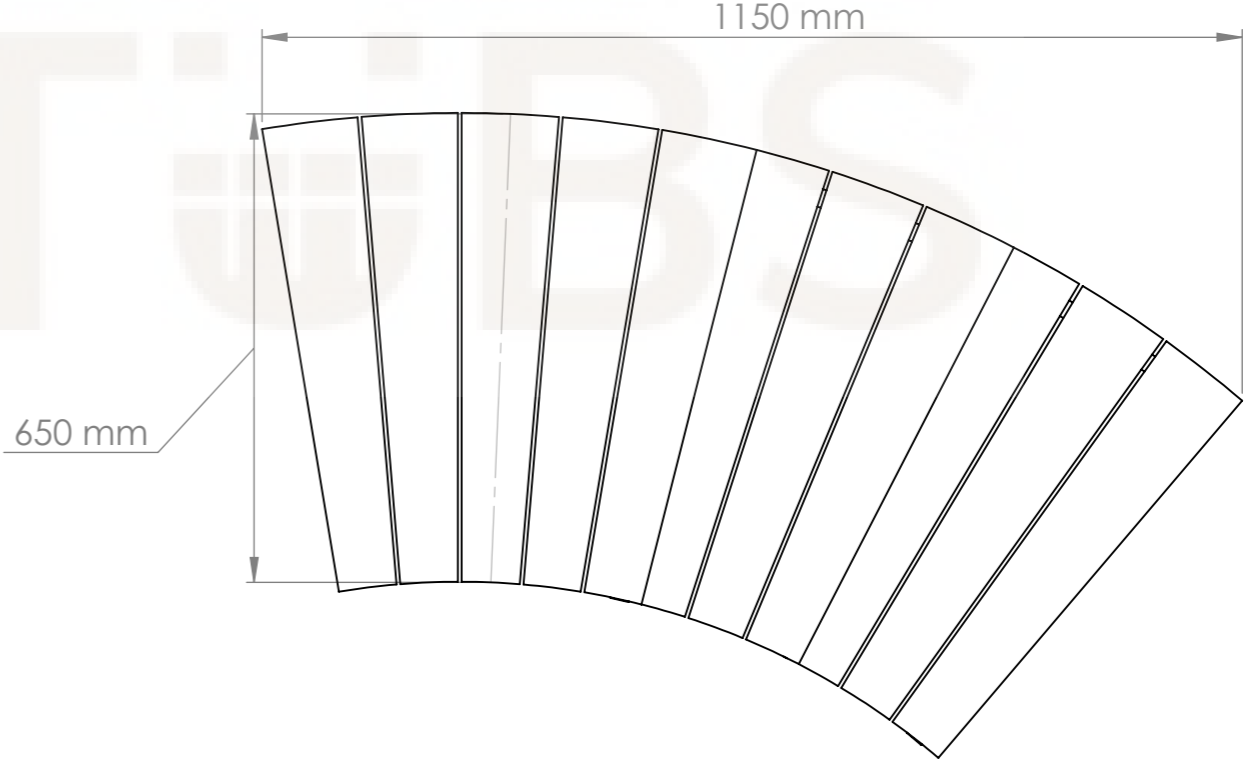

General info

Inside diameter	1800 mm
Outside diameter	2000 mm
Height inner	850/950 mm
Height outer	950/1050 mm
Width of the benches	340 mm
height of the benches	350 mm
Bottom circle diameter	790 mm
Fiberglass edge width	100 mm

General info (2) Hot tub base

Fiberglass Lid

Diameter	2030 mm
Weight	30 kg

Insulated leather lid

Diameter	2000 mm
Side leather overlay	50 mm
Weight	15 kg
Insulation thickness	70-100 mm

Delivery info

Height	2200 mm
Width	1300 mm / with leather lid 1150
Length	2100 mm
Weight	150-180 kg

External heater

Model	A
22 kw	50cm
28 kw	75cm
35 kw	100 cm

WILDT & BS

External water tap and stove connections

External tap (AISI 316) diameter	1 inch
Chimney length	2000 mm

Ladder 1

Ladder 2

Type 1 stairs

Type 2 stairs

Wooden boxes for spa systems storage

WILD TUBS

Model	Wooden box
wooden box for filtration	A: 850mm B: 700mm C: 650mm
wooden box for filtration + electric heater	A: 850mm B: 700mm C: 750mm
wooden box for electric heater	A: 800mm B: 600mm C: 600mm