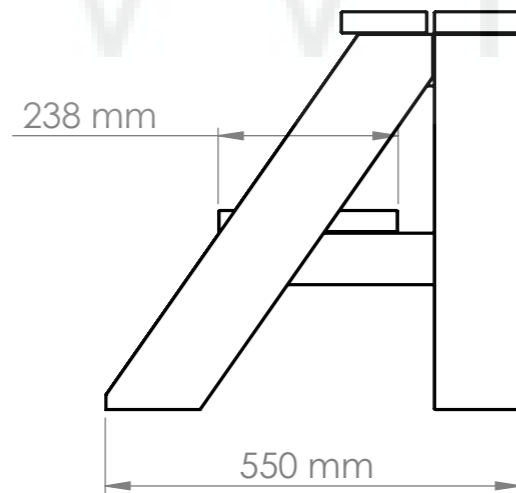

General info

Inside diameter	1800 mm
Outside diameter	2000 mm
Height inner	850/950 mm
Height outer	950/1050 mm
Width of the benches	340 mm
height of the benches	350 mm
Bottom circle diameter	790 mm
Fiberglass edge width	100 mm

General info (2) Hot tub base

Fiberglass Lid

Diameter	2030 mm
Weight	30 kg

Insulated leather lid

Diameter	2000 mm
Side leather overlay	50 mm
Weight	15 kg
Insulation thickness	70-100 mm

Delivery info

Height	2200 mm
Width	1300 mm / with leather lid 1150
Length	2100 mm
Weight	150-180 kg

External heater

Model	A
22 kw	50cm
28 kw	75cm
35 kw	100 cm

WILDT & BS

External water tap and stove connections

External tap (AISI 316) diameter	1 inch
Chimney length	2000 mm

Ladder 1

Ladder 2

Type 1 stairs

Type 2 stairs

Wooden boxes for spa systems storage

WILD TUBS

Model	Wooden box
wooden box for filtration	A: 850mm B: 700mm C: 650mm
wooden box for filtration + electric heater	A: 850mm B: 700mm C: 750mm
wooden box for electric heater	A: 800mm B: 600mm C: 600mm