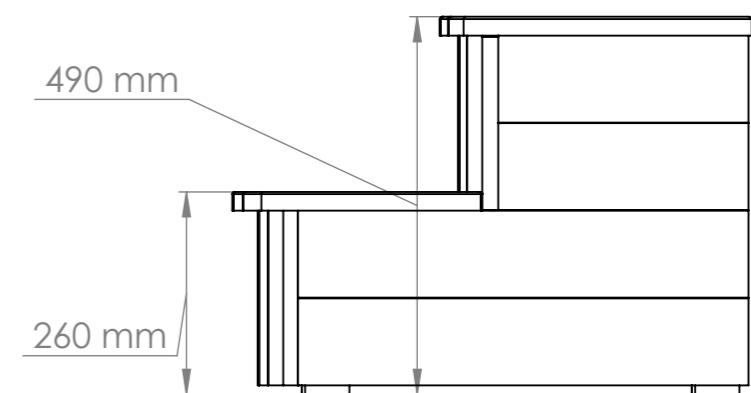

General info

Inside diameter	1800 mm
Outside diameter	2000 mm
Height inner	850/950 mm
Height outer	950/1050 mm
Width of the benches	340 mm
height of the benches	350 mm
Bottom circle diameter	790 mm
Fiberglass edge width	100 mm

General info (2) Hot tub base

Fiberglass Lid

Diameter	2030 mm
Weight	30 kg

Insulated leather lid

Diameter	2000 mm
Side leather overlay	50 mm
Weight	15 kg
Insulation thickness	70-100 mm

Delivery info

Height	2200 mm
Width	1300 mm / with leather lid 1150
Length	2100 mm
Weight	150-180 kg

External heater

Model	A
22 kw	50cm
28 kw	75cm
35 kw	100 cm

WILDT & BS

External water tap and stove connections

External tap (AISI 316) diameter	1 inch
Chimney length	2000 mm

Ladder 1

Ladder 2

Type 1 stairs

Type 2 stairs

Wooden boxes for spa systems storage

WILD TUBS

Model	Wooden box
wooden box for filtration	A: 850mm B: 700mm C: 650mm
wooden box for filtration + electric heater	A: 850mm B: 700mm C: 750mm
wooden box for electric heater	A: 800mm B: 600mm C: 600mm