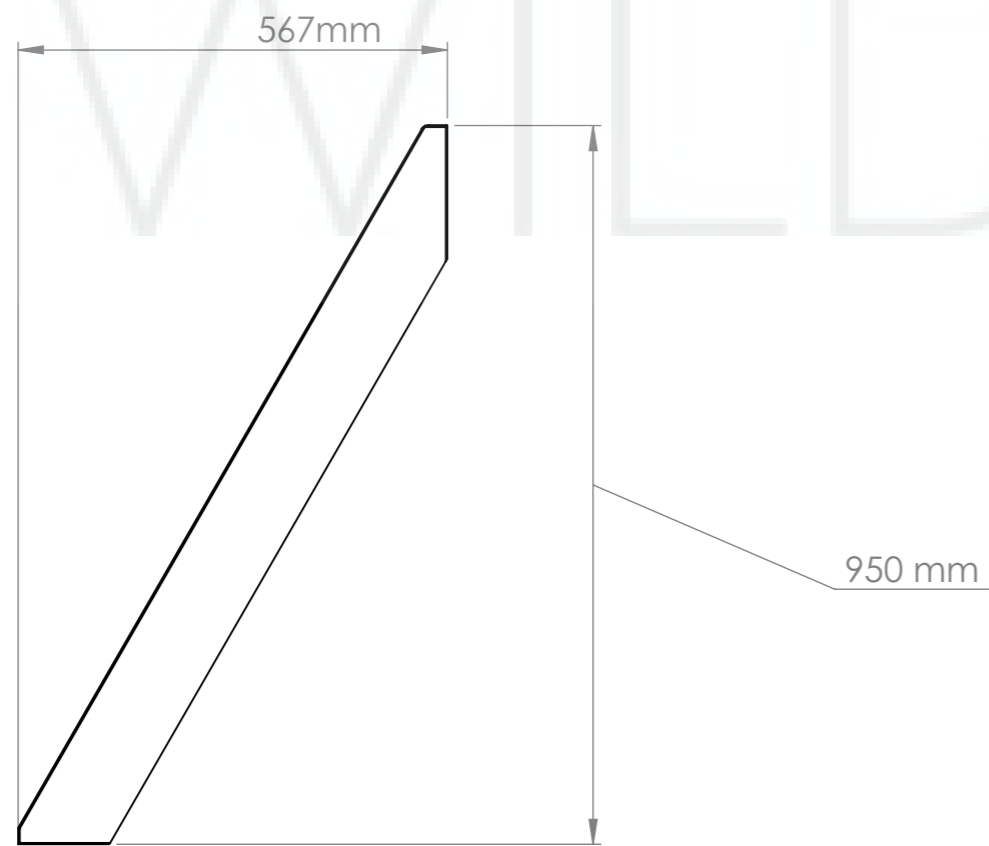

General info

Inside diameter	1800 mm
Outside diameter	2000 mm
Height inner	850/950 mm
Height outer	950/1050 mm
Width of the benches	340 mm
height of the benches	350 mm
Bottom circle diameter	790 mm
Fiberglass edge width	100 mm

General info (2) Hot tub base

Fiberglass Lid

Diameter	2030 mm
Weight	30 kg

Insulated leather lid

Diameter	2000 mm
Side leather overlay	50 mm
Weight	15 kg
Insulation thickness	70-100 mm

Delivery info

Height	2200 mm
Width	1300 mm / with leather lid 1150
Length	2100 mm
Weight	150-180 kg

External heater

Model	A
22 kw	50cm
28 kw	75cm
35 kw	100 cm

WILDT & BS

External water tap and stove connections

External tap (AISI 316) diameter	1 inch
Chimney length	2000 mm

Ladder 1

Ladder 2

Type 1 stairs

Type 2 stairs

Wooden boxes for spa systems storage

WILD TUBS

Model	Wooden box
wooden box for filtration	A: 850mm B: 700mm C: 650mm
wooden box for filtration + electric heater	A: 850mm B: 700mm C: 750mm
wooden box for electric heater	A: 800mm B: 600mm C: 600mm