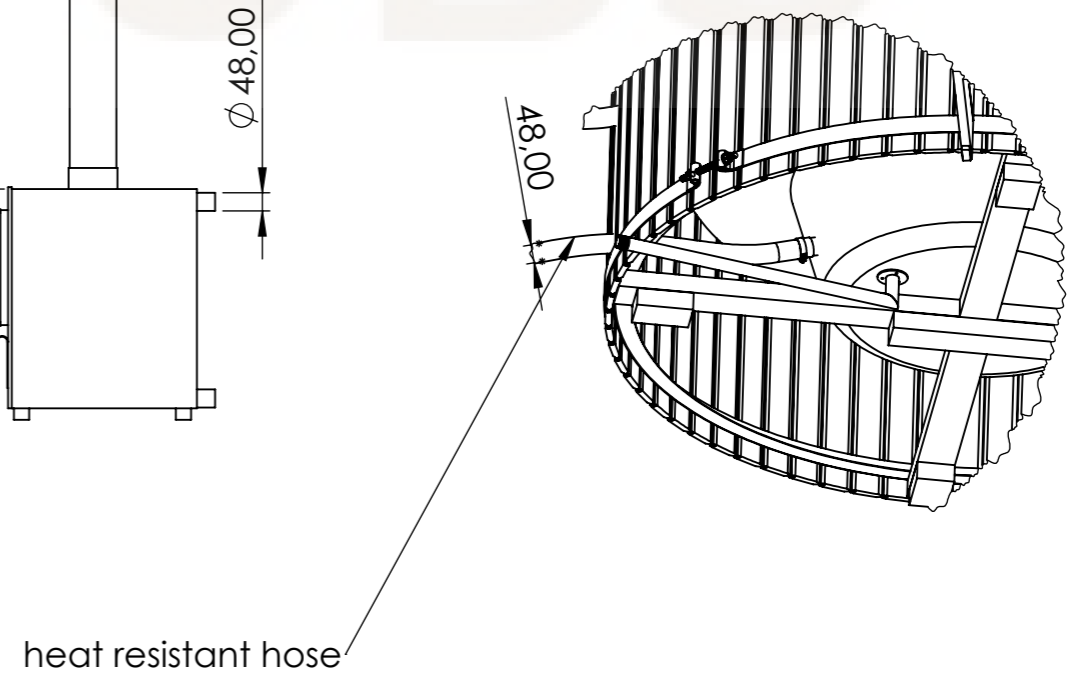

General info

Inside diameter	1800 mm
Outside diameter	2000 mm
Height inner	850/950 mm
Height outer	950/1050 mm
Width of the benches	340 mm
height of the benches	350 mm
Bottom circle diameter	790 mm
Fiberglass edge width	100 mm

General info (2) Hot tub base

Fiberglass Lid

Diameter	2030 mm
Weight	30 kg

Insulated leather lid

Diameter	2000 mm
Side leather overlay	50 mm
Weight	15 kg
Insulation thickness	70-100 mm

Delivery info

Height	2200 mm
Width	1300 mm / with leather lid 1150
Length	2100 mm
Weight	150-180 kg

External heater

Model	A
22 kw	50cm
28 kw	75cm
35 kw	100 cm

WILDT & BS

External water tap and stove connections

External tap (AISI 316) diameter	1 inch
Chimney length	2000 mm

Ladder 1

Ladder 2

Type 1 stairs

Type 2 stairs

Wooden boxes for spa systems storage

WILD TUBS

Model	Wooden box
wooden box for filtration	A: 850mm B: 700mm C: 650mm
wooden box for filtration + electric heater	A: 850mm B: 700mm C: 750mm
wooden box for electric heater	A: 800mm B: 600mm C: 600mm