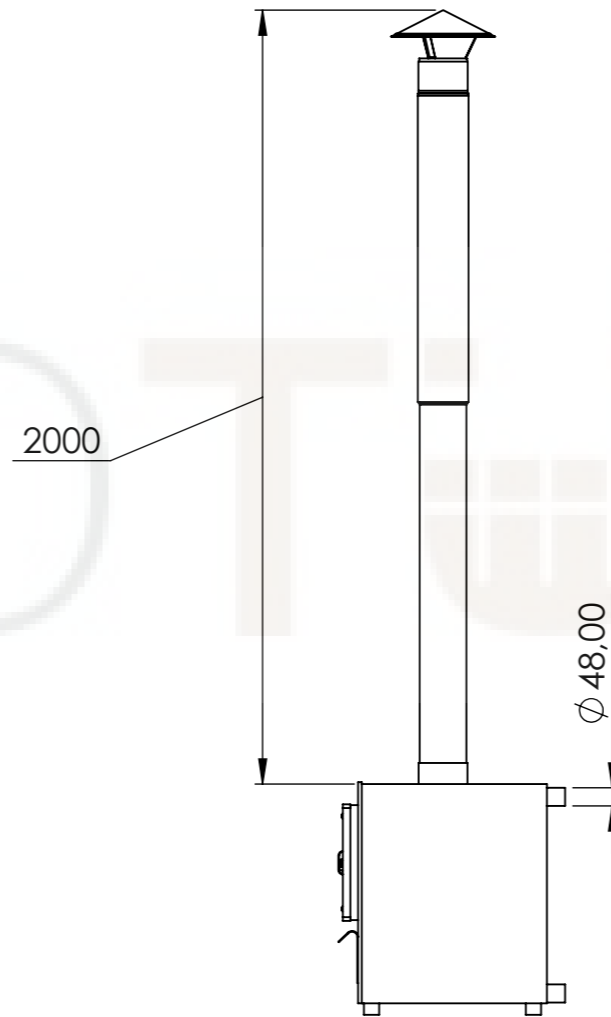

General info

Inside diameter	1800 mm
Outside diameter	2000 mm
Height inner	850/950 mm
Height outer	950/1050 mm
Width of the benches	340 mm
height of the benches	350 mm
Bottom circle diameter	790 mm
Fiberglass edge width	100 mm

General info (2) Hot tub base

Fiberglass Lid

Diameter	2030 mm
Weight	30 kg

Insulated leather lid

Diameter	2000 mm
Side leather overlay	50 mm
Weight	15 kg
Insulation thickness	70-100 mm

Delivery info

Height	2200 mm
Width	1300 mm / with leather lid 1150
Length	2100 mm
Weight	150-180 kg

External heater

Model	A
22 kw	50cm
28 kw	75cm
35 kw	100 cm

WILDT & BS

External water tap and stove connections

External tap (AISI 316) diameter	1 inch
Chimney length	2000 mm

Ladder 1

Ladder 2

Type 1 stairs

Type 2 stairs

Wooden boxes for spa systems storage

WILD TUBS

Model	Wooden box
wooden box for filtration	A: 850mm B: 700mm C: 650mm
wooden box for filtration + electric heater	A: 850mm B: 700mm C: 750mm
wooden box for electric heater	A: 800mm B: 600mm C: 600mm