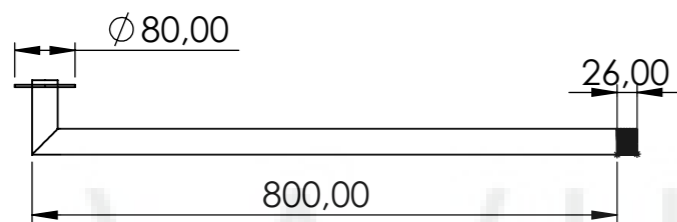

General info

Inside diameter	1800 mm
Outside diameter	2000 mm
Height inner	850/950 mm
Height outer	950/1050 mm
Width of the benches	340 mm
height of the benches	350 mm
Bottom circle diameter	790 mm
Fiberglass edge width	100 mm

General info (2) Hot tub base

Fiberglass Lid

Diameter	2030 mm
Weight	30 kg

Insulated leather lid

Diameter	2000 mm
Side leather overlay	50 mm
Weight	15 kg
Insulation thickness	70-100 mm

Delivery info

Height	2200 mm
Width	1300 mm / with leather lid 1150
Length	2100 mm
Weight	150-180 kg

External heater

Model	A
22 kw	50cm
28 kw	75cm
35 kw	100 cm

WILDT & BS

External water tap and stove connections

External tap (AISI 316) diameter	1 inch
Chimney length	2000 mm

Ladder 1

Ladder 2

Type 1 stairs

Type 2 stairs

Wooden boxes for spa systems storage

WILD TUBS

Model	Wooden box
wooden box for filtration	A: 850mm B: 700mm C: 650mm
wooden box for filtration + electric heater	A: 850mm B: 700mm C: 750mm
wooden box for electric heater	A: 800mm B: 600mm C: 600mm