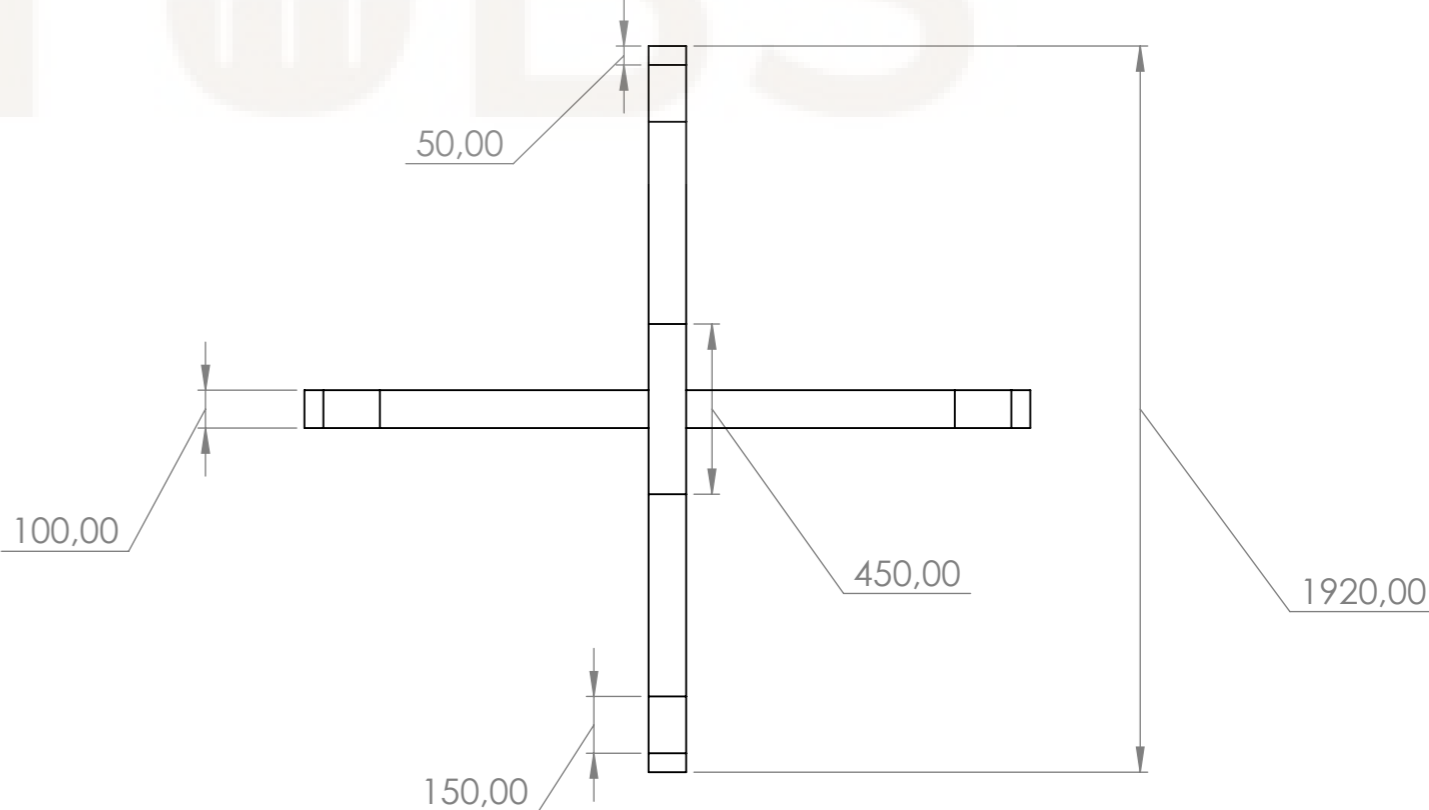

General info

Inside diameter	1800 mm
Outside diameter	2000 mm
Height inner	850/950 mm
Height outer	950/1050 mm
Width of the benches	340 mm
height of the benches	350 mm
Bottom circle diameter	790 mm
Fiberglass edge width	100 mm

General info (2) Hot tub base

Fiberglass Lid

Diameter	2030 mm
Weight	30 kg

Insulated leather lid

Diameter	2000 mm
Side leather overlay	50 mm
Weight	15 kg
Insulation thickness	70-100 mm

Delivery info

Height	2200 mm
Width	1300 mm / with leather lid 1150
Length	2100 mm
Weight	150-180 kg

External heater

Model	A
22 kw	50cm
28 kw	75cm
35 kw	100 cm

WILDT & BS

External water tap and stove connections

External tap (AISI 316) diameter	1 inch
Chimney length	2000 mm

Ladder 1

Ladder 2

Type 1 stairs

Type 2 stairs

Wooden boxes for spa systems storage

WILD TUBS

Model	Wooden box
wooden box for filtration	A: 850mm B: 700mm C: 650mm
wooden box for filtration + electric heater	A: 850mm B: 700mm C: 750mm
wooden box for electric heater	A: 800mm B: 600mm C: 600mm