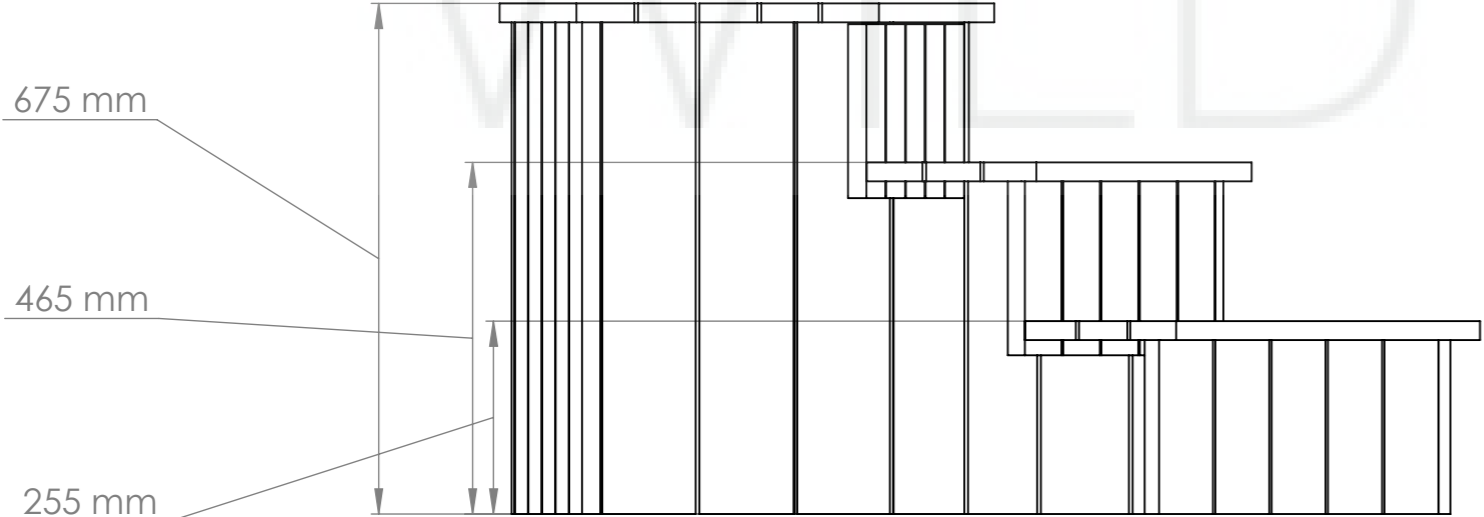

General info

Inside diameter	1800 mm
Outside diameter	2000 mm
Height inner	850/950 mm
Height outer	950/1050 mm
Width of the benches	340 mm
height of the benches	350 mm
Bottom circle diameter	790 mm
Fiberglass edge width	100 mm

General info (2) Hot tub base

Fiberglass Lid

Diameter	2030 mm
Weight	30 kg

Insulated leather lid

Diameter	2000 mm
Side leather overlay	50 mm
Weight	15 kg
Insulation thickness	70-100 mm

Delivery info

Height	2200 mm
Width	1300 mm / with leather lid 1150
Length	2100 mm
Weight	150-180 kg

External heater

Model	A
22 kw	50cm
28 kw	75cm
35 kw	100 cm

WILDT & BS

External water tap and stove connections

External tap (AISI 316) diameter	1 inch
Chimney length	2000 mm

Ladder 1

Ladder 2

Type 1 stairs

Type 2 stairs

Wooden boxes for spa systems storage

WILD TUBS

Model	Wooden box
wooden box for filtration	A: 850mm B: 700mm C: 650mm
wooden box for filtration + electric heater	A: 850mm B: 700mm C: 750mm
wooden box for electric heater	A: 800mm B: 600mm C: 600mm