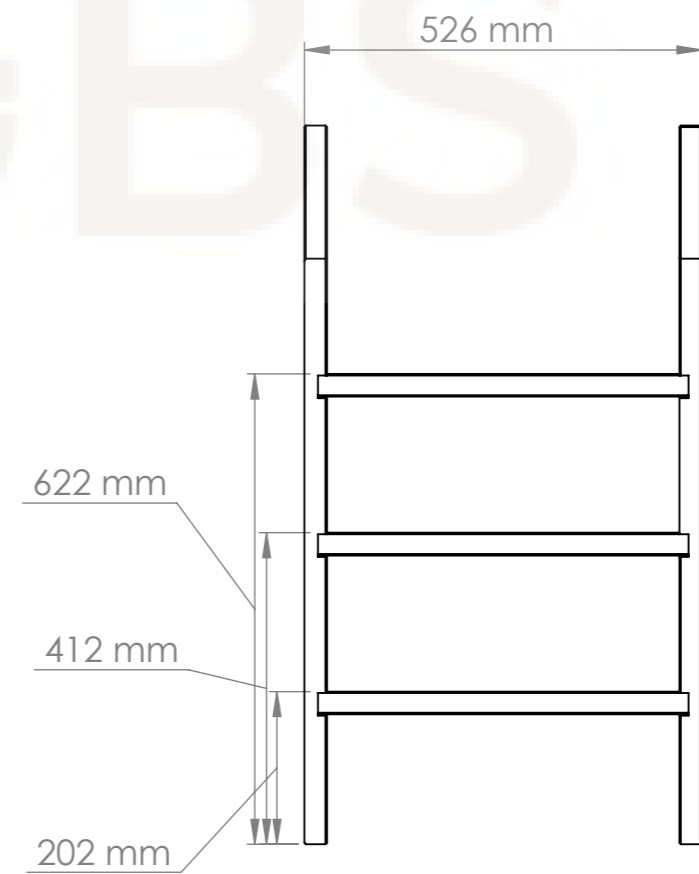

General info

Inside diameter	1800 mm
Outside diameter	2000 mm
Height inner	850/950 mm
Height outer	950/1050 mm
Width of the benches	340 mm
height of the benches	350 mm
Bottom circle diameter	790 mm
Fiberglass edge width	100 mm

General info (2) Hot tub base

Fiberglass Lid

Diameter	2030 mm
Weight	30 kg

Insulated leather lid

Diameter	2000 mm
Side leather overlay	50 mm
Weight	15 kg
Insulation thickness	70-100 mm

Delivery info

Height	2200 mm
Width	1300 mm / with leather lid 1150
Length	2100 mm
Weight	150-180 kg

External heater

Model	A
22 kw	50cm
28 kw	75cm
35 kw	100 cm

WILDT & BS

External water tap and stove connections

External tap (AISI 316) diameter	1 inch
Chimney length	2000 mm

Ladder 1

Ladder 2

Type 1 stairs

Type 2 stairs

Wooden boxes for spa systems storage

WILD TUBS

Model	Wooden box
wooden box for filtration	A: 850mm B: 700mm C: 650mm
wooden box for filtration + electric heater	A: 850mm B: 700mm C: 750mm
wooden box for electric heater	A: 800mm B: 600mm C: 600mm