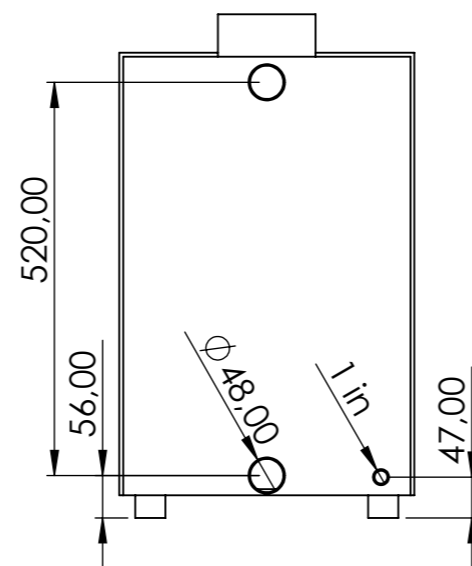

General info

Inside diameter	1800 mm
Outside diameter	2000 mm
Height inner	850/950 mm
Height outer	950/1050 mm
Width of the benches	340 mm
height of the benches	350 mm
Bottom circle diameter	790 mm
Fiberglass edge width	100 mm

General info (2) Hot tub base

Fiberglass Lid

Diameter	2030 mm
Weight	30 kg

Insulated leather lid

Diameter	2000 mm
Side leather overlay	50 mm
Weight	15 kg
Insulation thickness	70-100 mm

Delivery info

Height	2200 mm
Width	1300 mm / with leather lid 1150
Length	2100 mm
Weight	150-180 kg

External heater

Model	A
22 kw	50cm
28 kw	75cm
35 kw	100 cm

WILDT & BS

External water tap and stove connections

External tap (AISI 316) diameter	1 inch
Chimney length	2000 mm

Ladder 1

Ladder 2

Type 1 stairs

Type 2 stairs

Wooden boxes for spa systems storage

WILD TUBS

Model	Wooden box
wooden box for filtration	A: 850mm B: 700mm C: 650mm
wooden box for filtration + electric heater	A: 850mm B: 700mm C: 750mm
wooden box for electric heater	A: 800mm B: 600mm C: 600mm