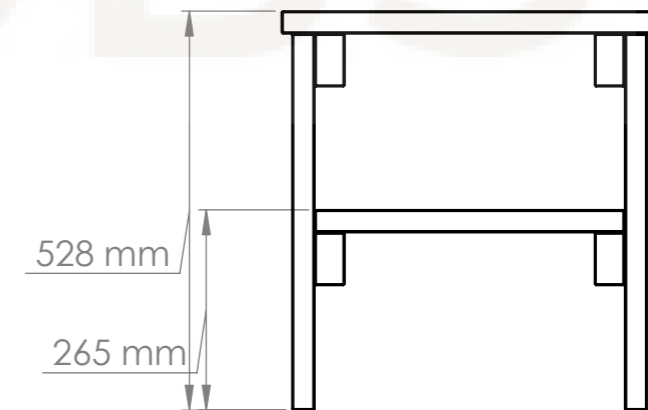

General info

Inside diameter	1800 mm
Outside diameter	2000 mm
Height inner	850/950 mm
Height outer	950/1050 mm
Width of the benches	340 mm
height of the benches	350 mm
Bottom circle diameter	790 mm
Fiberglass edge width	100 mm

General info (2) Hot tub base

Fiberglass Lid

Diameter	2030 mm
Weight	30 kg

Insulated leather lid

Diameter	2000 mm
Side leather overlay	50 mm
Weight	15 kg
Insulation thickness	70-100 mm

Delivery info

Height	2200 mm
Width	1300 mm / with leather lid 1150
Length	2100 mm
Weight	150-180 kg

External heater

Model	A
22 kw	50cm
28 kw	75cm
35 kw	100 cm

WILDT & BS

External water tap and stove connections

External tap (AISI 316) diameter	1 inch
Chimney length	2000 mm

Ladder 1

Ladder 2

Type 1 stairs

Type 2 stairs

Wooden boxes for spa systems storage

WILD TUBS

Model	Wooden box
wooden box for filtration	A: 850mm B: 700mm C: 650mm
wooden box for filtration + electric heater	A: 850mm B: 700mm C: 750mm
wooden box for electric heater	A: 800mm B: 600mm C: 600mm